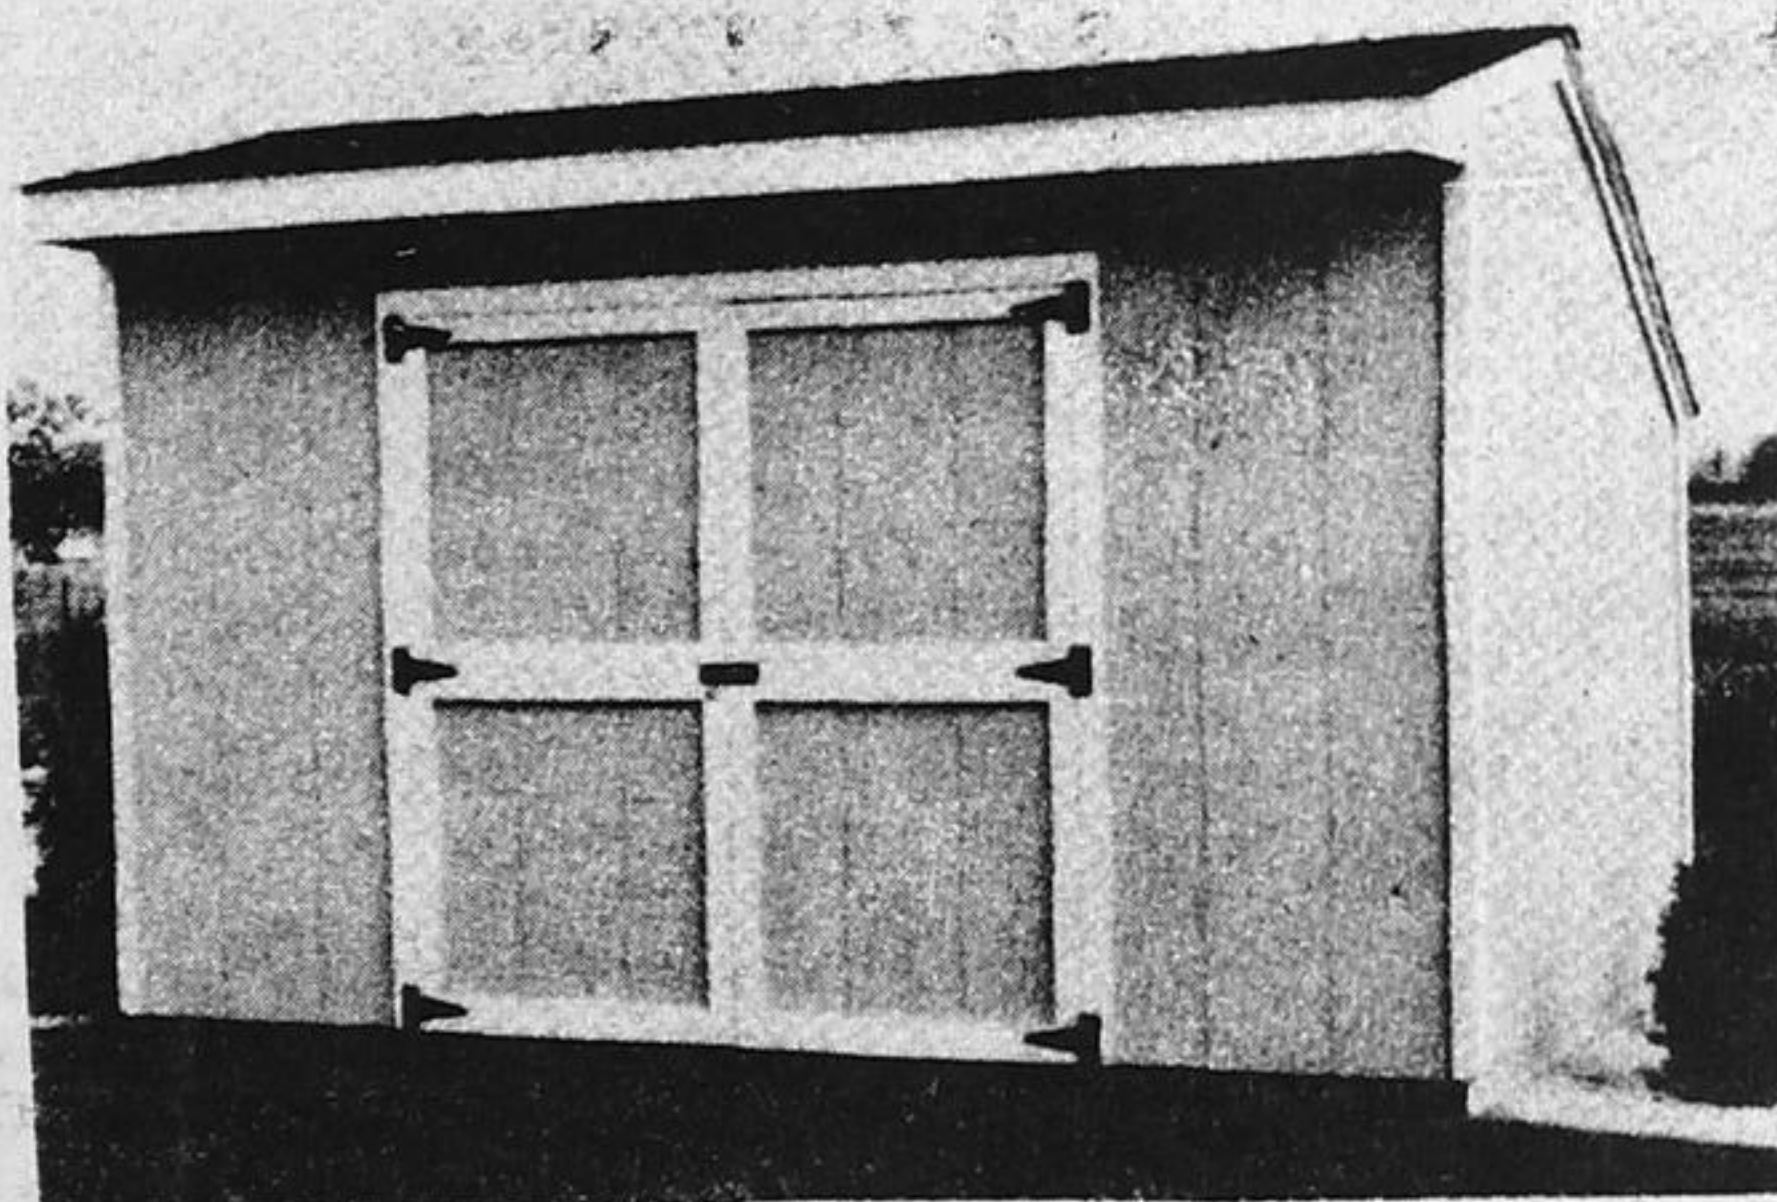

"Lil Carriage House"

SIZE
8'x8'x8'

**SPECIAL
ONLY
\$259.⁹⁵**

Put together your own wooden storage building.

- Building consists of:
- Pre-cut, numbered frame and trim pieces, hardware, instructions
 - Siding, roofing, nails • Big 6' x 6' full opening doors
 - Simply place the sections in position and nail them together
 - Paint or stain to suit