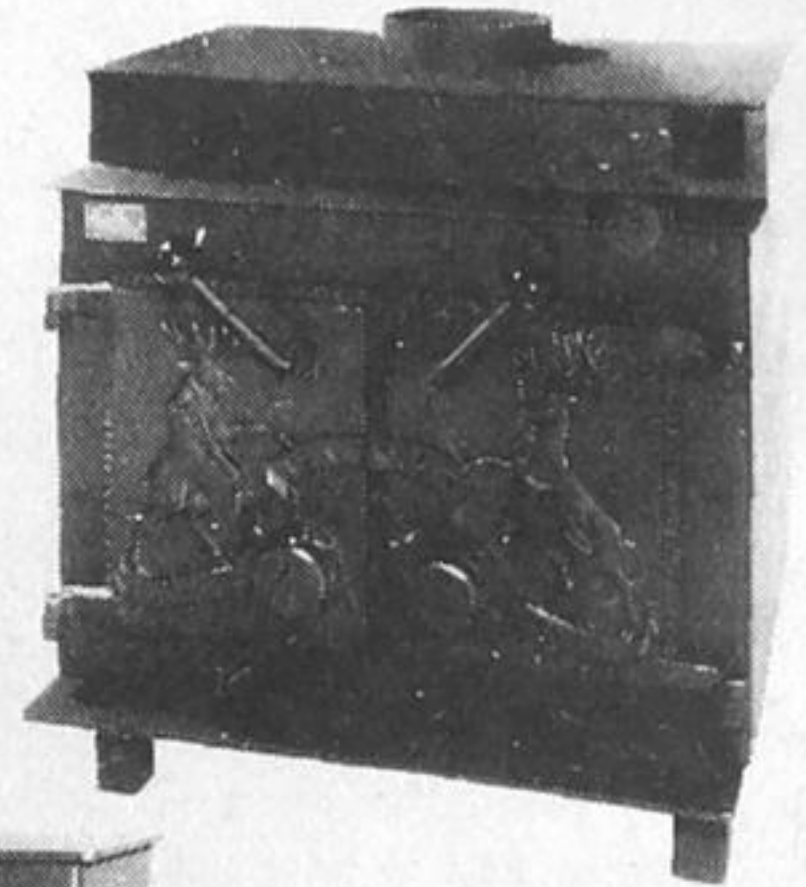

save energy & beautify your home at the same time

LAKWOOD Double Door

A stove with efficiency & beauty.
Overall: 28" w x 25" d x 32" h.
Flue: 8"
Firebox: 25" w.

LAKWOOD Canadian Stepstove

An old design for modern times.
Overall: 33" l x 17" w x 30" h.
Flue: 6"
Firebox: 26" l

LAKWOOD Cottager

Perfect for a small cottage or large room.
Overall: 29" l x 16" w x 25" h
Flue: 6"
Firebox: 22" l.

HIGH EFFICIENCY WOODS OVENS
Main St., Athens

345-0987
924-2373

Licensed Barbershop

Open in Forfar
(next to the cheese factory)