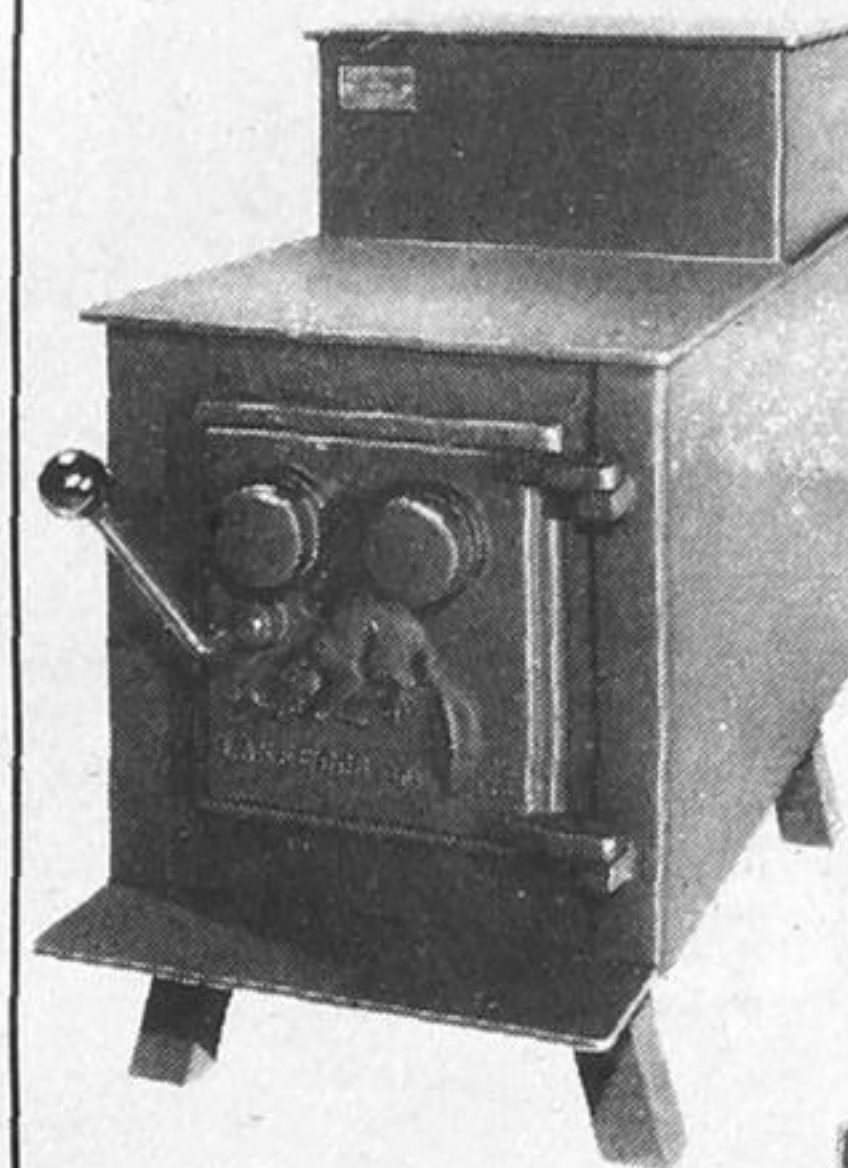

save energy & beautify your home at the same time

LAKWOOD Double Door

A stove with efficiency & beauty.
Overall: 28" w x 25" d x 32" h.
Flue: 8"
Firebox: 25" w.

LAKWOOD Canadian Stepstove

An old design for modern times.
Overall: 33" l x 17" w x 30" h.
Flue: 6"
Firebox: 26" l

LAKWOOD Cottager

Perfect for a small cottage or large room.
Overall: 29" l x 16" w x 25" h
Flue: 6"
Firebox: 22" l.

HIGH EFFICIENCY WOODS OVENS
Main St., Athens

345-0987
924-2373

Licensed Barbershop

Open in Forfar
(next to the cheese factory)