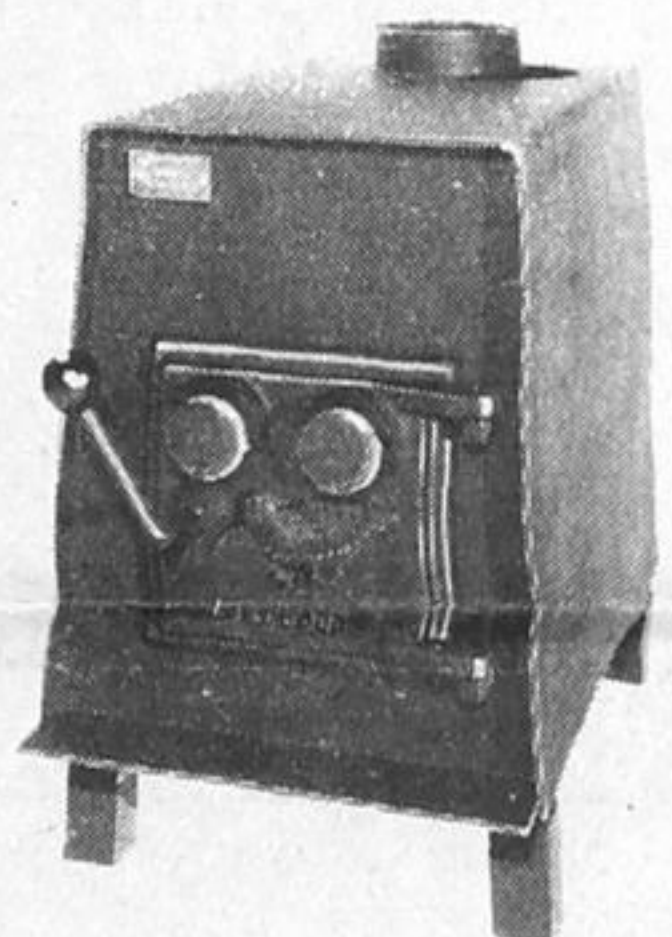

save energy & beautify your home at the same time

LAKWOOD Double Door

A stove with efficiency & beauty.
Overall: 28" w x 25" d x 32" h.
Flue: 8"
Firebox: 25" w.

LAKWOOD Canadian Stepstove

An old design for modern times.
Overall: 33" l x 17" w x 30" h.
Flue: 6"
Firebox: 26" l

LAKWOOD Cottager

Perfect for a small cottage or large room.
Overall: 29" l x 16" w x 25" h
Flue: 6"
Firebox: 22" l.

HIGH EFFICIENCY WOODS OVENS
Main St., Athens

345-0987
924-2373

Licensed Barbershop

Open in Forfar
(next to the cheese factory)