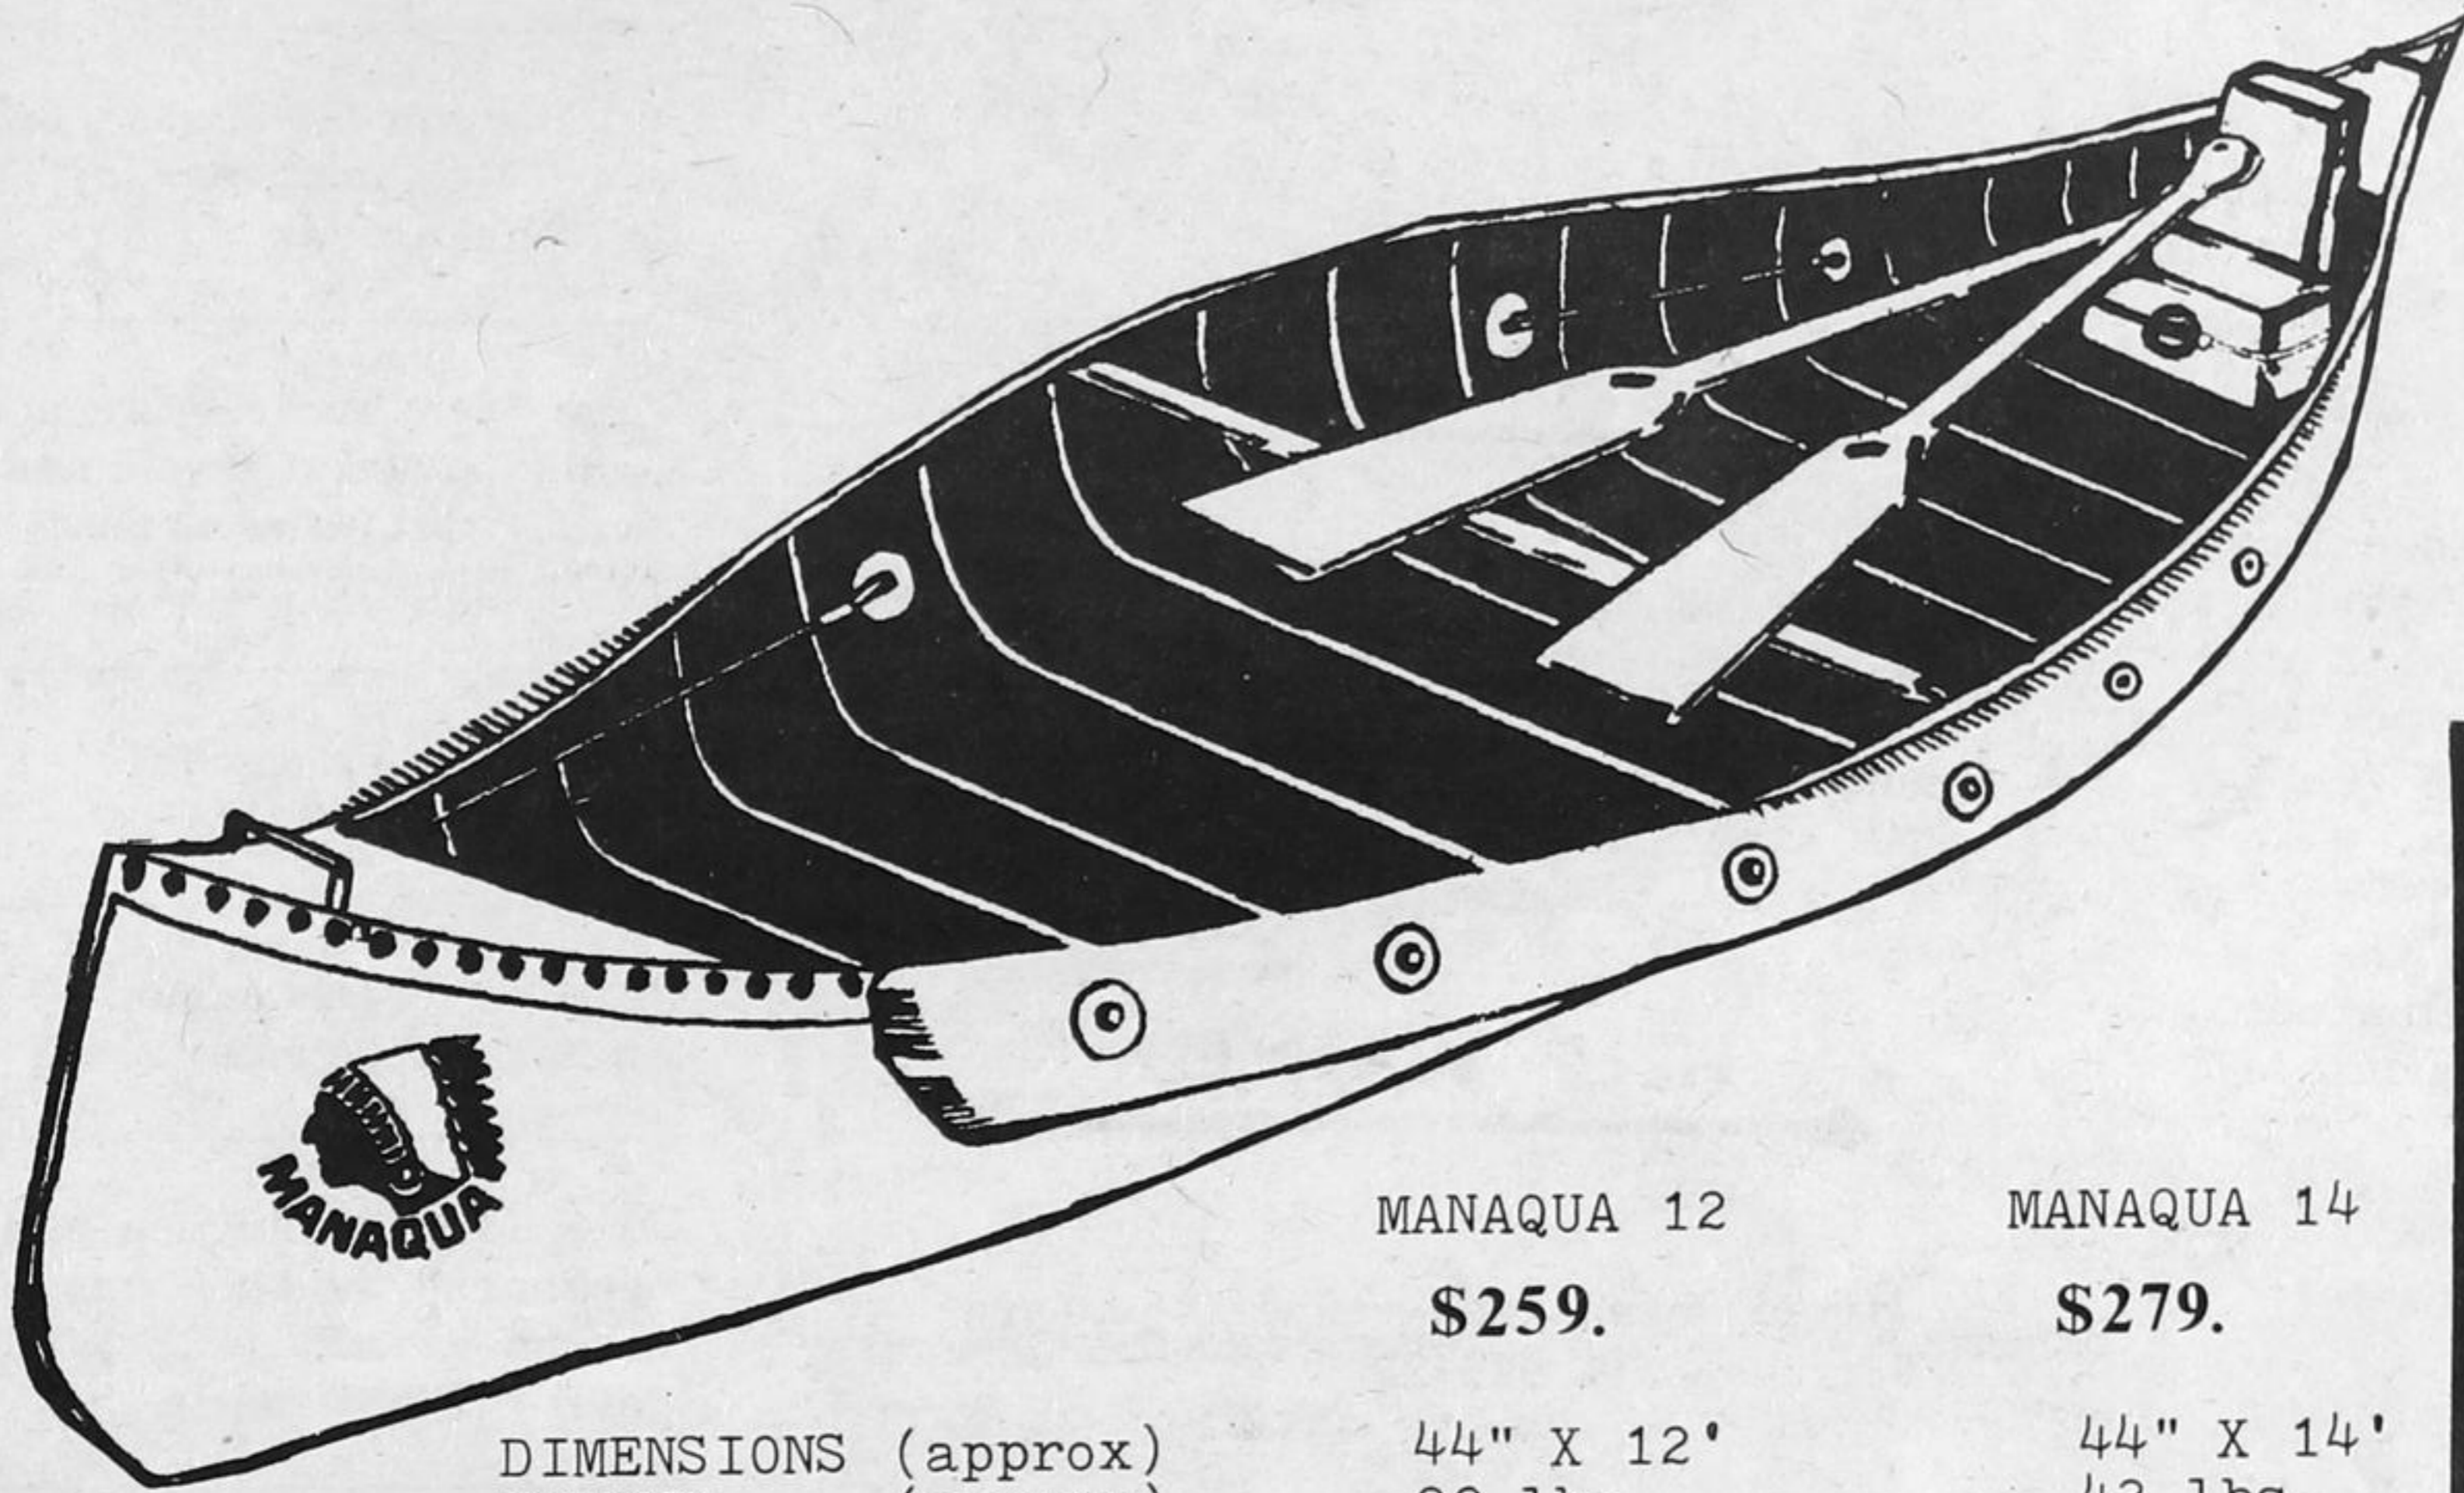

# Bargain Junction

HARLEM ROAD PORTLAND, ONTARIO  
PHONE 272-2734

Constructed of Lightweight, yet rugged aluminum alloy and finished with polyethylene foam (not styrofoam) side sponsons, the MANAQUA provides the ultimate in canoeing safety and comfort. The MANAQUA is virtually unsinkable and equally difficult to tip. Sleek and easy handling, MANAQUA is the first choice of Hunters and Fishermen for lake or stream.

DIMENSIONS (approx)  
WEIGHT (approx)

MANAQUA 12  
\$259.

44" X 12'  
29 lbs.

MANAQUA 14  
\$279.

44" X 14'  
43 lbs.