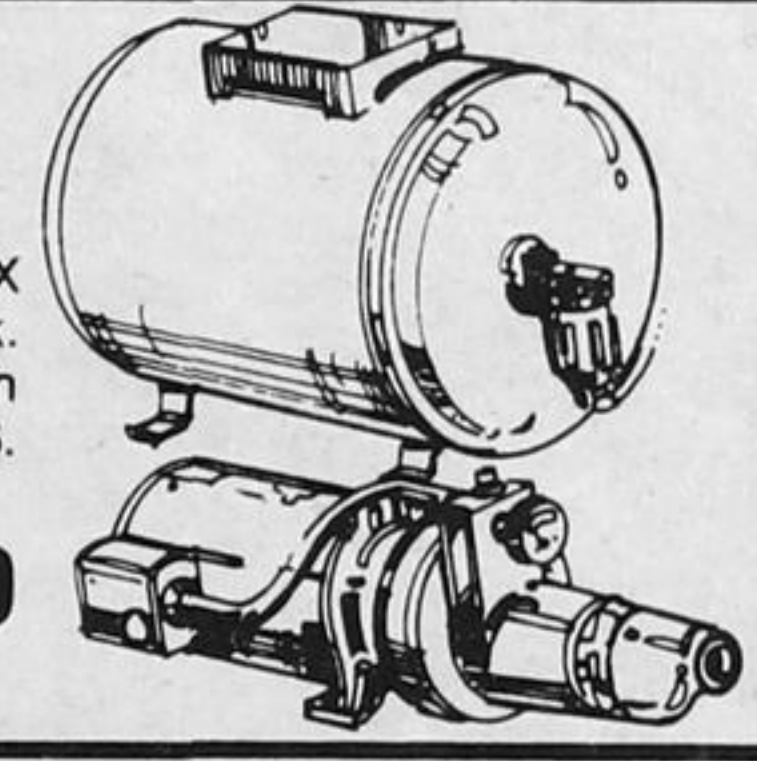

## SPECIAL JET PUMP

1/2 hp model with WX 102 well-xtrol tank. Lifts to 110 feet with capacity to 760 U.S. ghp

~~\$267.95~~