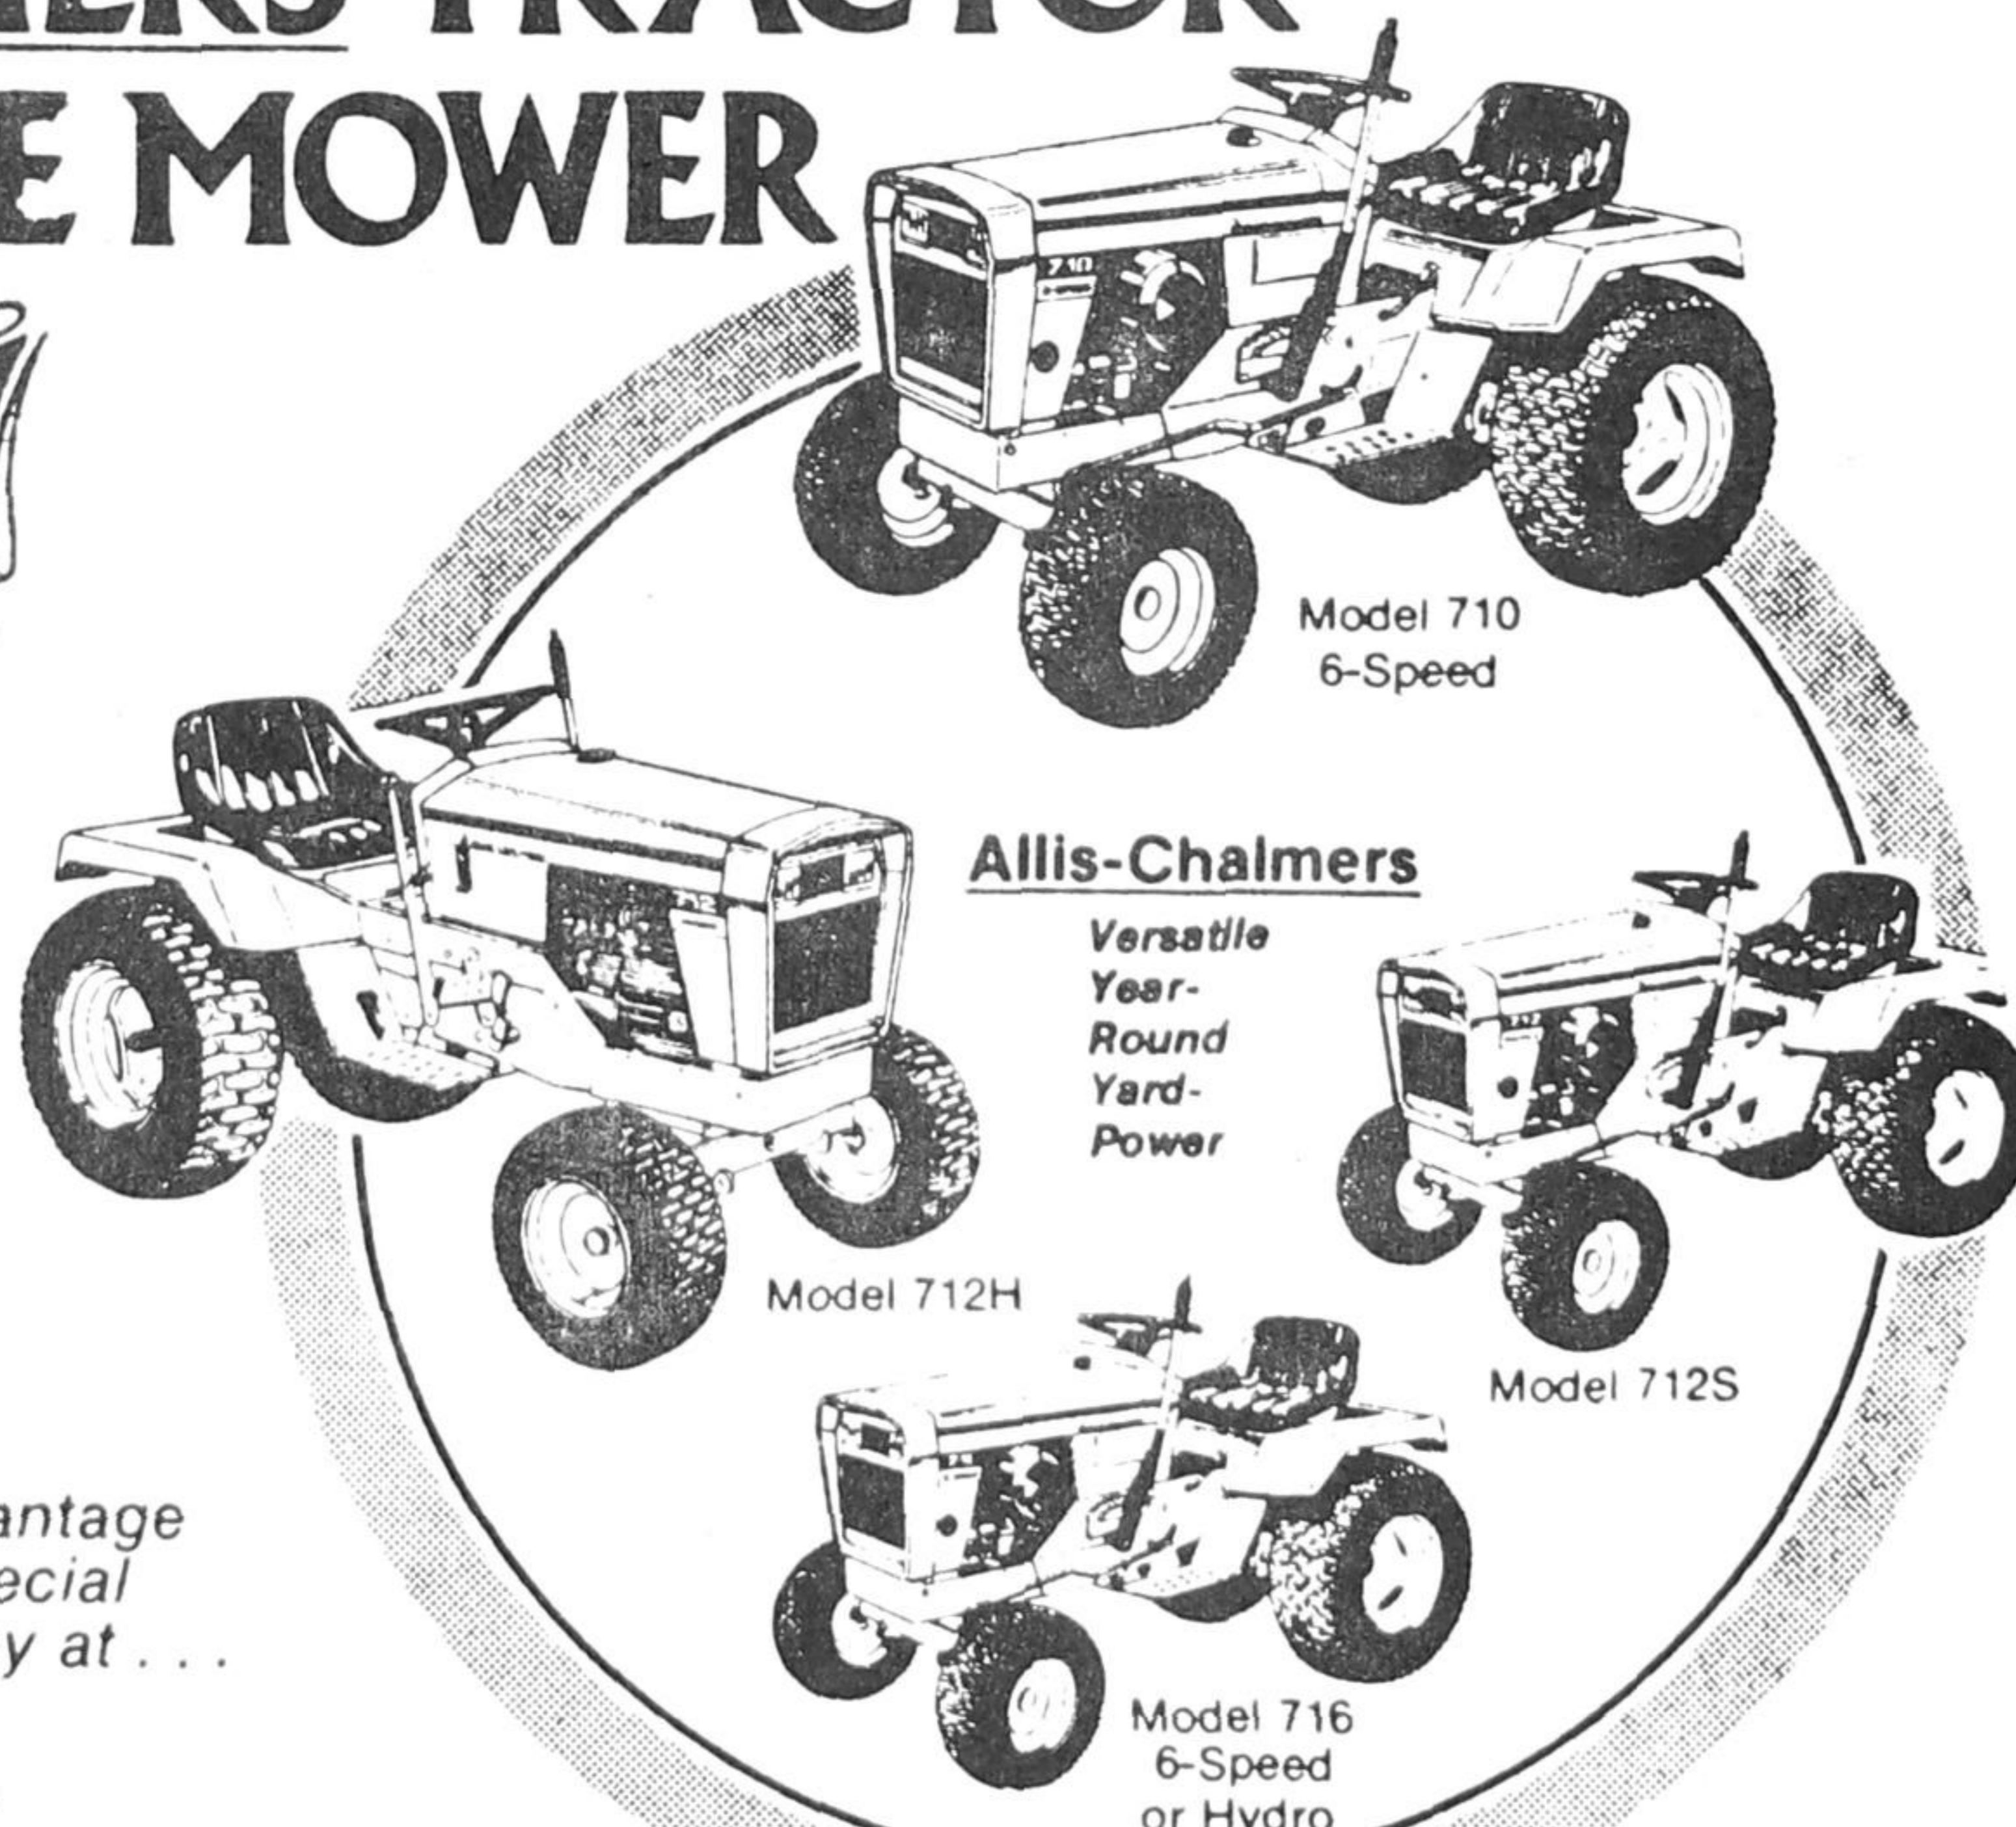

387-3566

Peter Allen & Don Briscoe

SERVING KINGSTON AND THE RIDEAU AREA

BUY A 710, 712S, 712H OR 716 ALLIS-CHALMERS TRACTOR AND GET THE MOWER

FREE!

Values up to \$425 00

A ALLIS-CHALMERS
LAWN AND GARDEN EQUIPMENT

Take advantage
of this special
offer today at . . .

GAMBLE'S FARM EQUIPMENT
HWY. 15, 1 mile south
of Morton. 387-3481

While supplies last through May , 1977