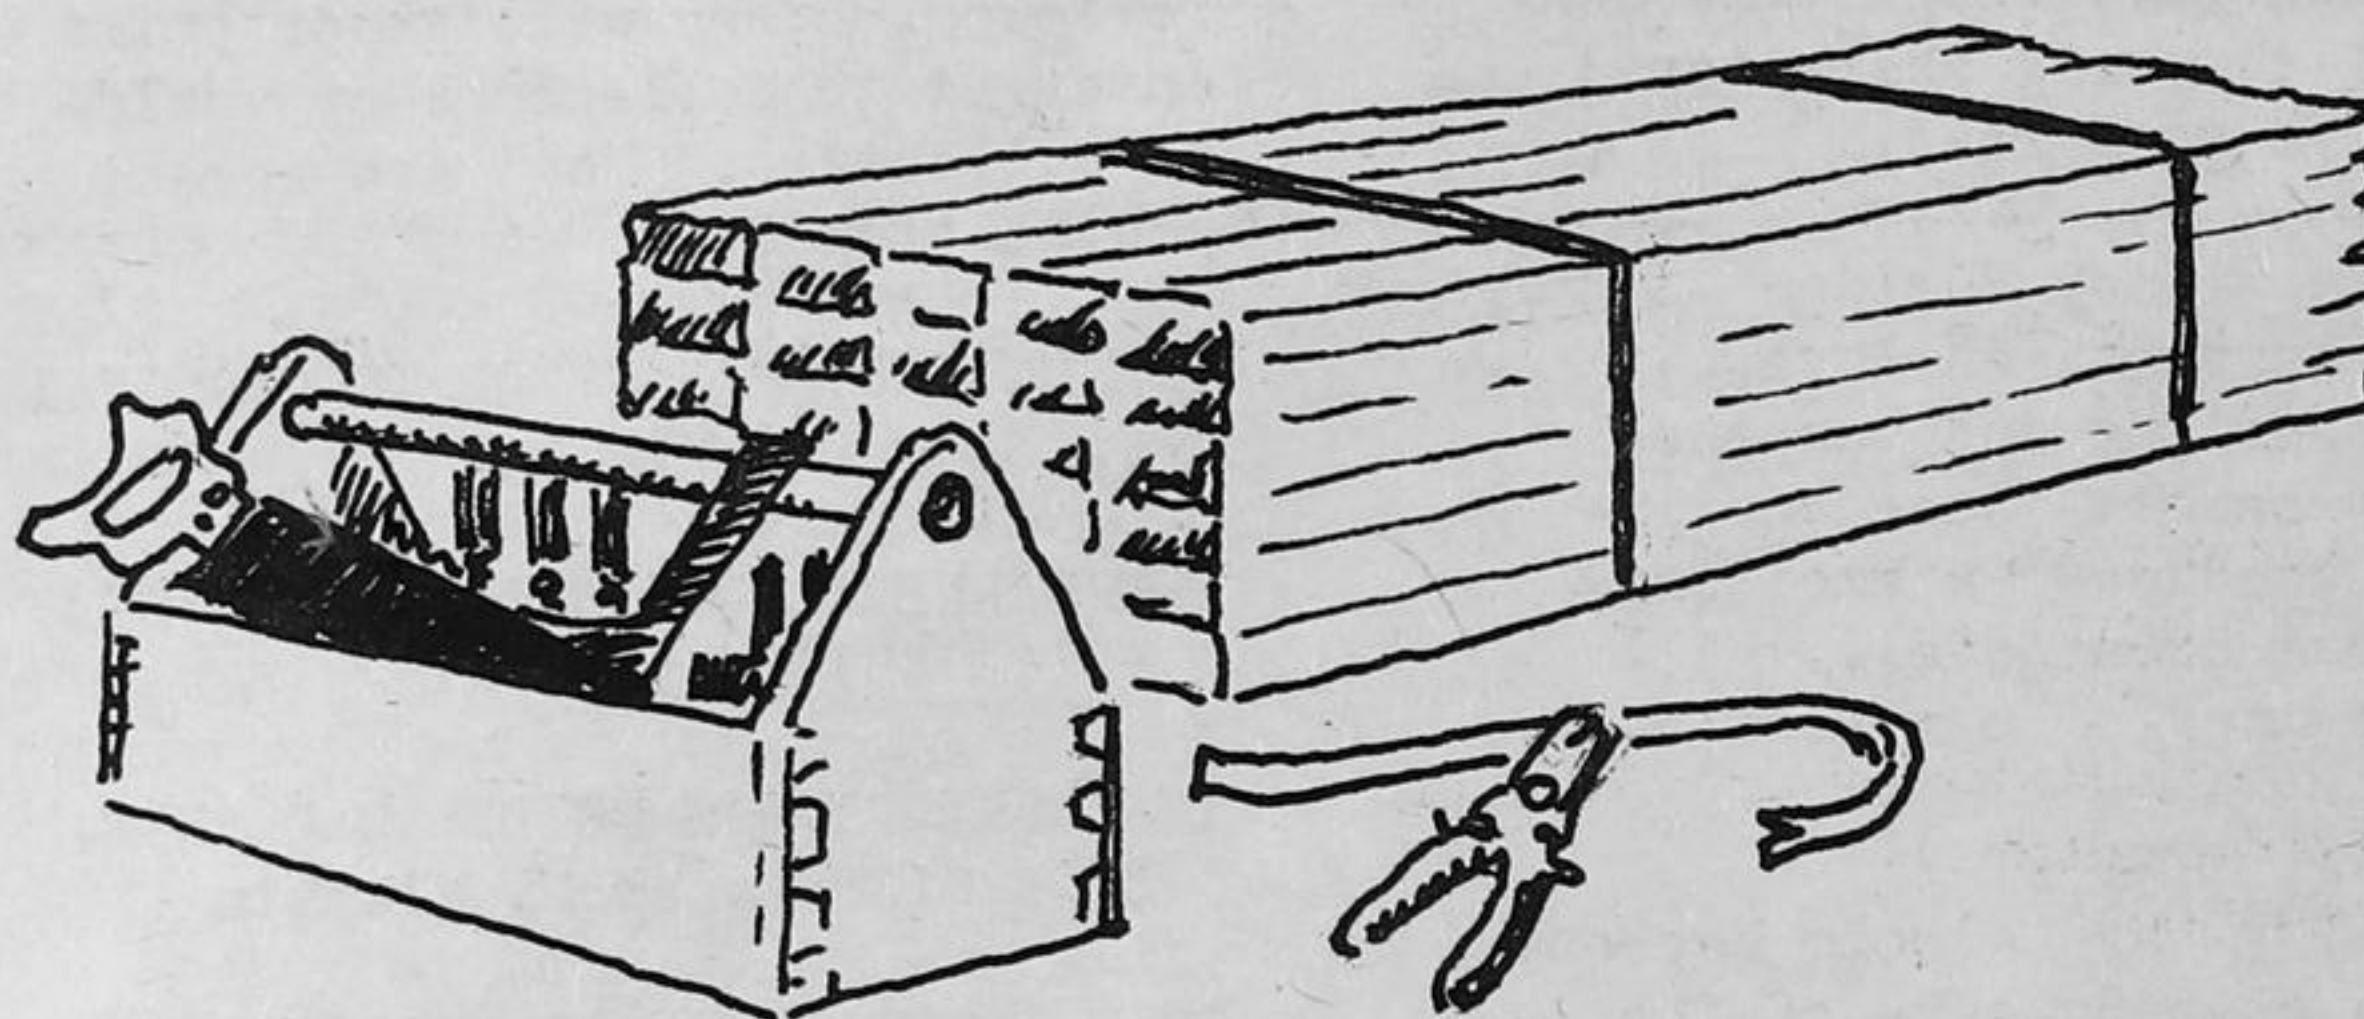

CUSTOM WOODWORKING

RENOVATIONS

ELECTRIC, ACETYLENE WELDING

FLOOR SANDING

Ed Brown

R.R. 2 LYNDHURST

387-3447