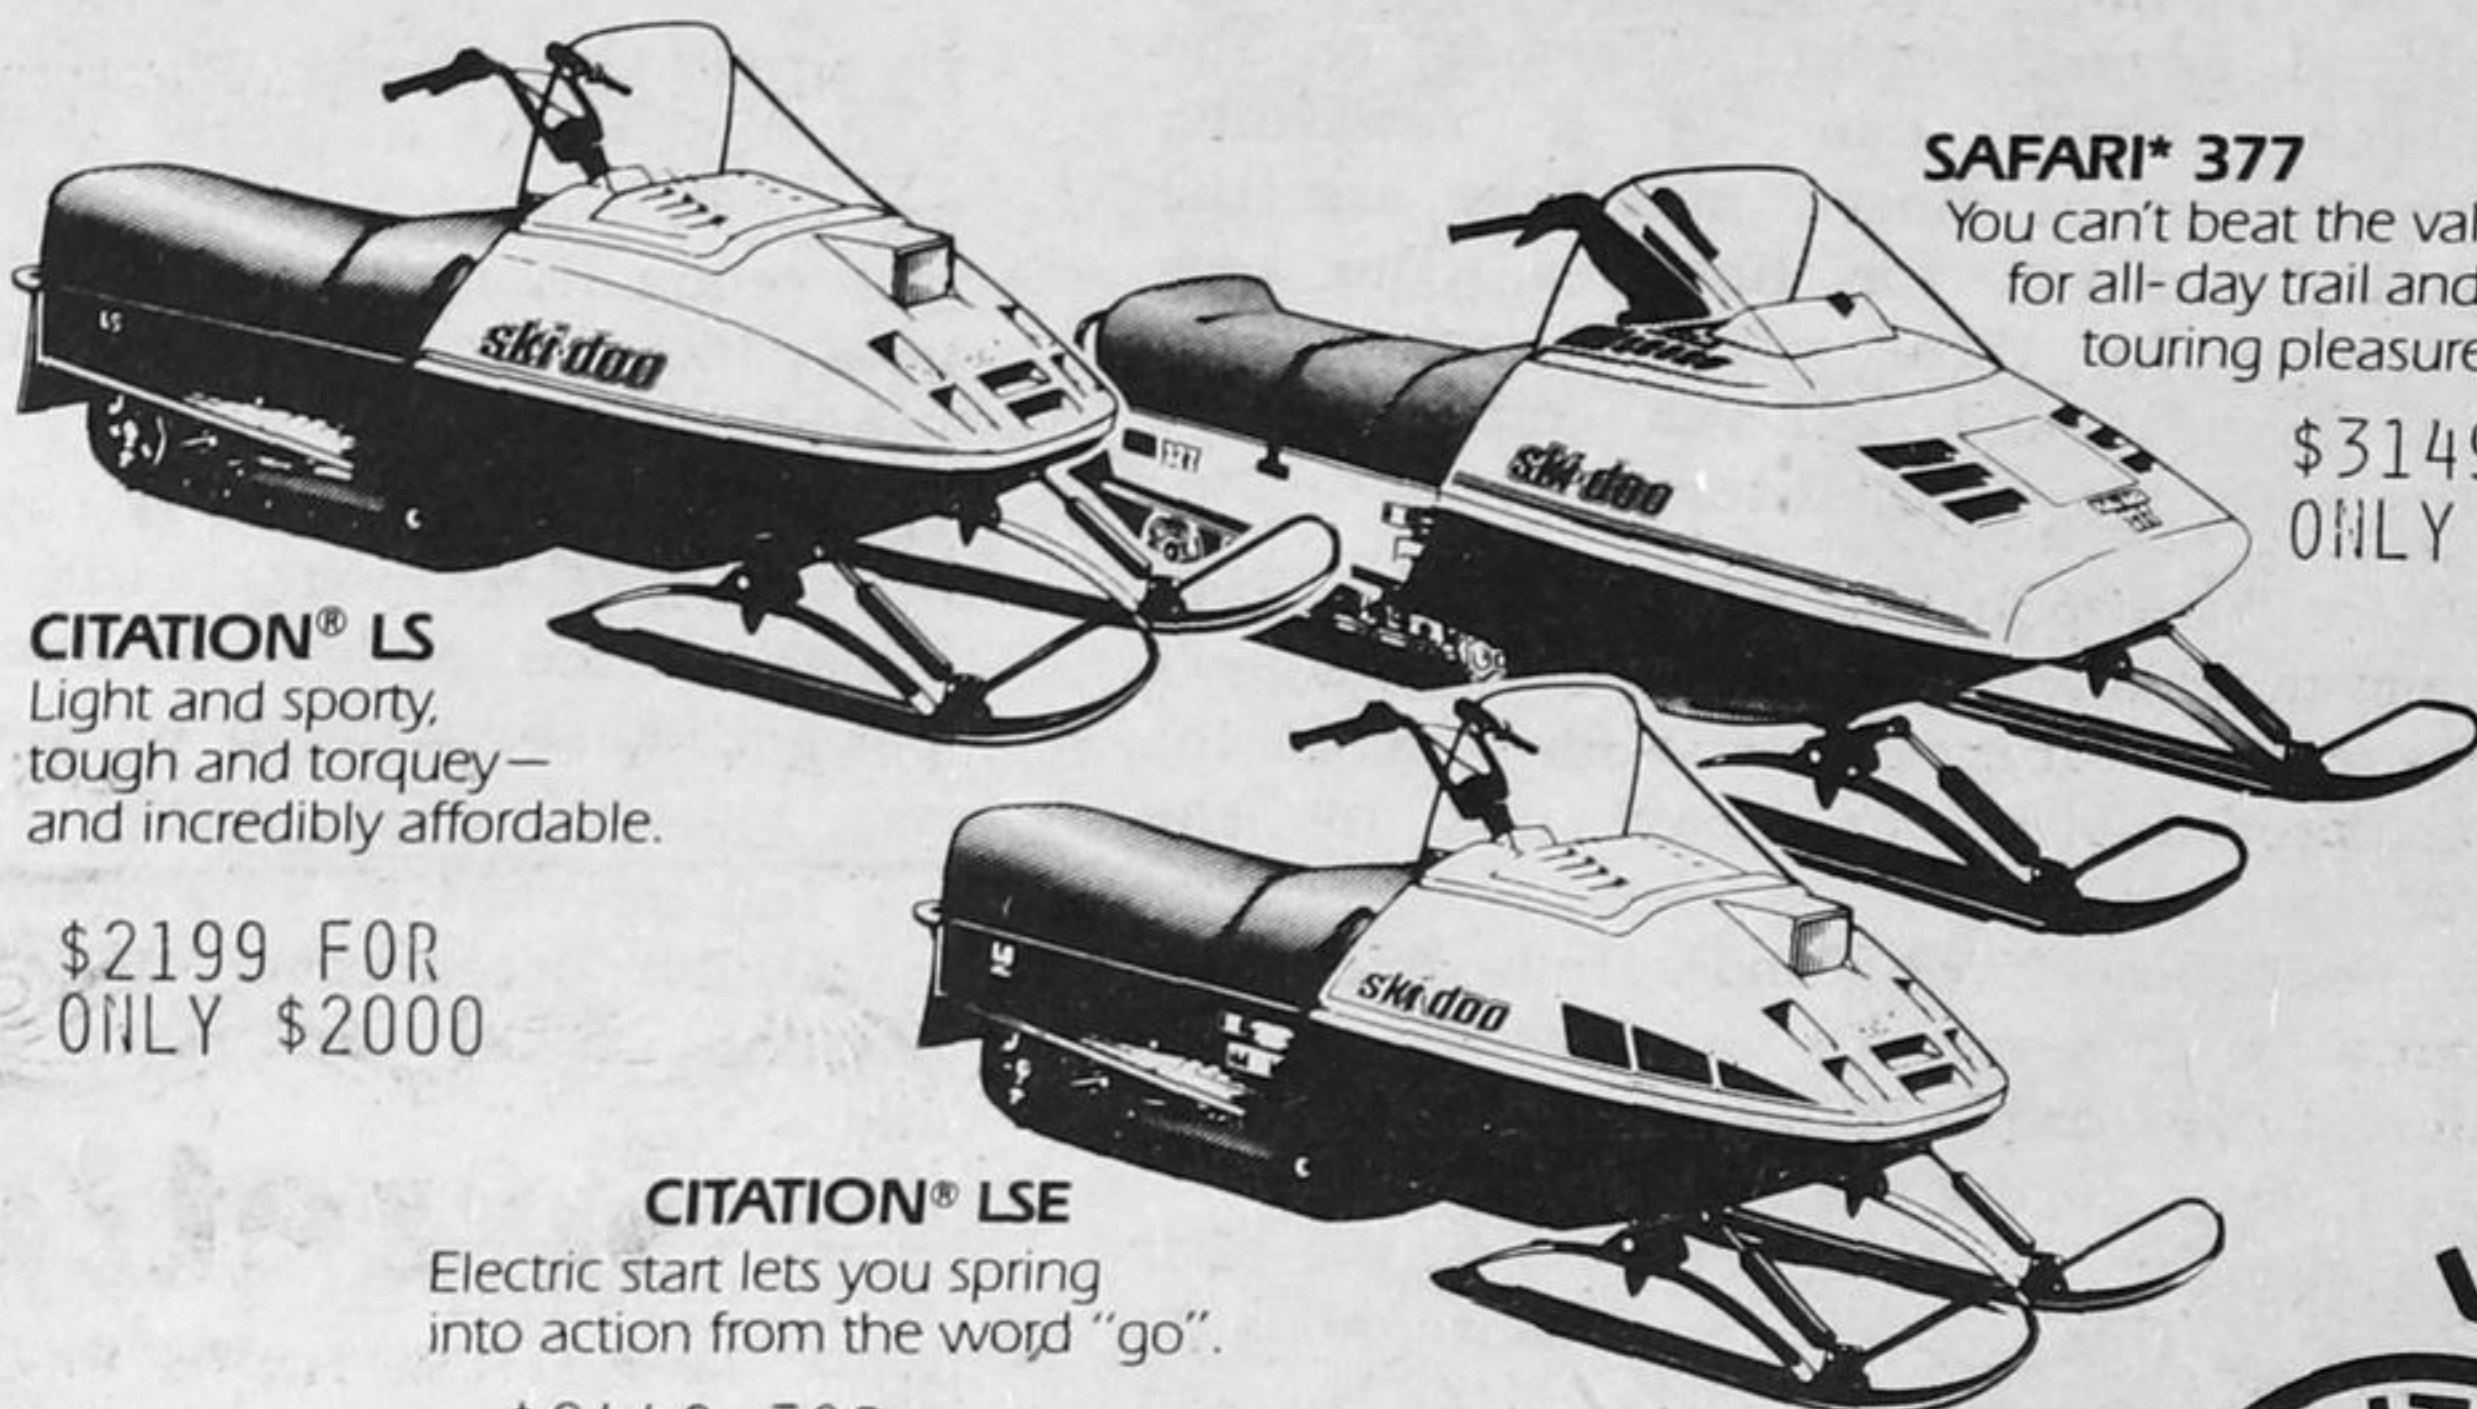

BROWN'S MARINA

Chaffey's Lock, Ontario K0G 1C0 Phone (613) 359-5466

FOR GENUINE SKI-DOO® VALUE

CITATION® LS
Light and sporty,
tough and torquey—
and incredibly affordable.

\$2199 FOR
ONLY \$2000

CITATION® LSE
Electric start lets you spring
into action from the word "go".

\$2449 FOR
ONLY \$2200

SAFARI* 377
You can't beat the value
for all-day trail and
touring pleasure.

\$3149 FOR
ONLY \$2790

86 SKI-DOO SPORTSWEAR—IN STOCK

**SAVE ON NEW
NON-CURRENTS!**

USED SNOWMOBILES

**BROWN'S
MARINA**

ski-doo®

BUILT FOR THE LONG RUN

"NEW" 1983 BLIZZARD 9700
\$6000: SEPTEMBER ONLY \$4400

Blizzard® 9700

BLIZZARD® 9700

Wind tunnel-tested aerodynamics;
carbide runners for high-speed
cornering; a massive 534 racing-type,
liquid-cooled Rotax* engine; the "super
torque" of an asymetrically-timed
rotary valve...

Built to cruise at speeds few
snowmobiles can even clock!

**DON'T SHOOT IT...
SELL IT!**

With our trade-in program, that old
sled could be worth dollars off a
brand new '85 Ski-Doo® snowmobile.
So shoot down and see us today!