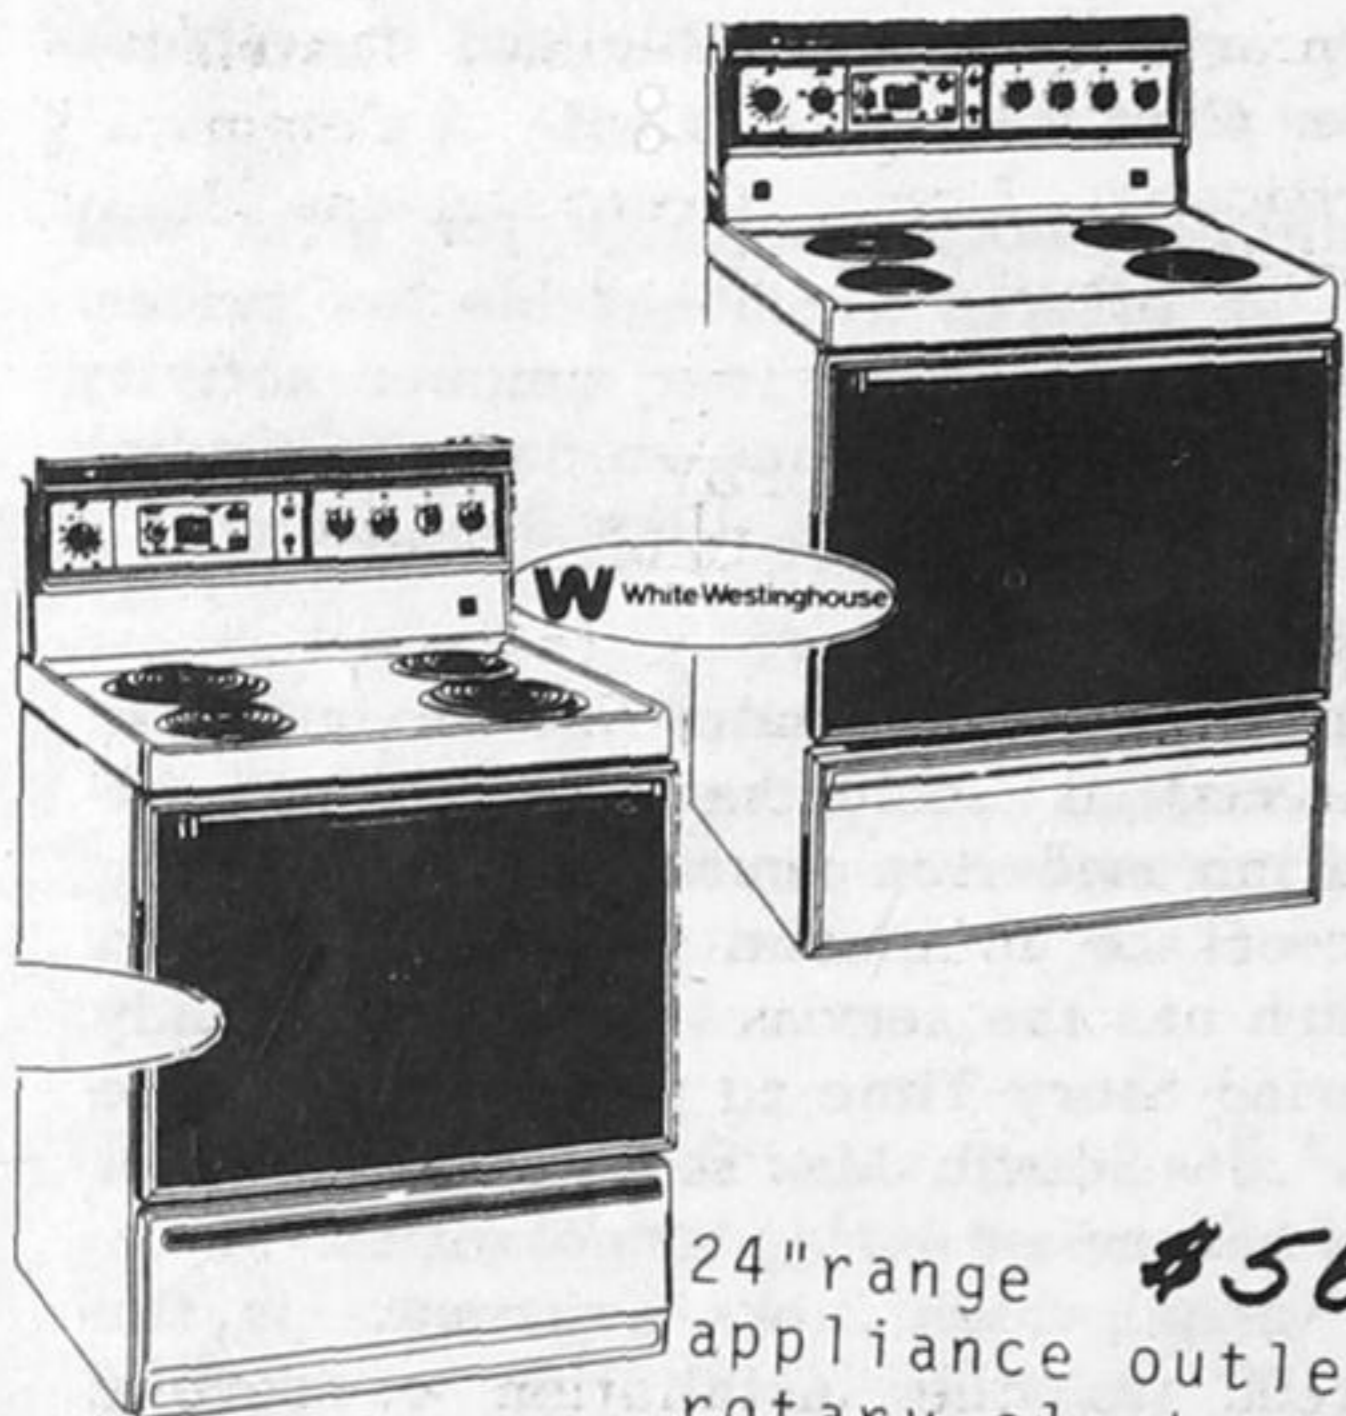

## At Seaman's

30" range **\$719.00**  
black front door  
appliance outlet  
self clean

24" range **\$565.00**  
appliance outlet  
rotary clock  
removable oven door

17.4 cu. ft.  
cantilever shelves  
2 vegetable crispers  
butter conditioner  
adjustable rollers

**\$799.00** with trade

11cu.ft. **\$670.00** with TRADE  
2-10 position shelves  
1 fixed shelf  
vegetable crisper

WT114

Microwaves

Electronic control panel  
or dial control panel  
Optional : auto defrost  
meat probe  
indicator lights  
digital clock

STARTING AT **369.00** AND UP

15.6 cu.ft.  
2-10 position shelves  
2 fixed shelves  
2 vegetable crispers  
adjustable rollers

**\$749.00** with trade

WB 851

wall oven  
delay cook, hold timer  
rotary clock  
reversible side swing door  
**\$619.00**