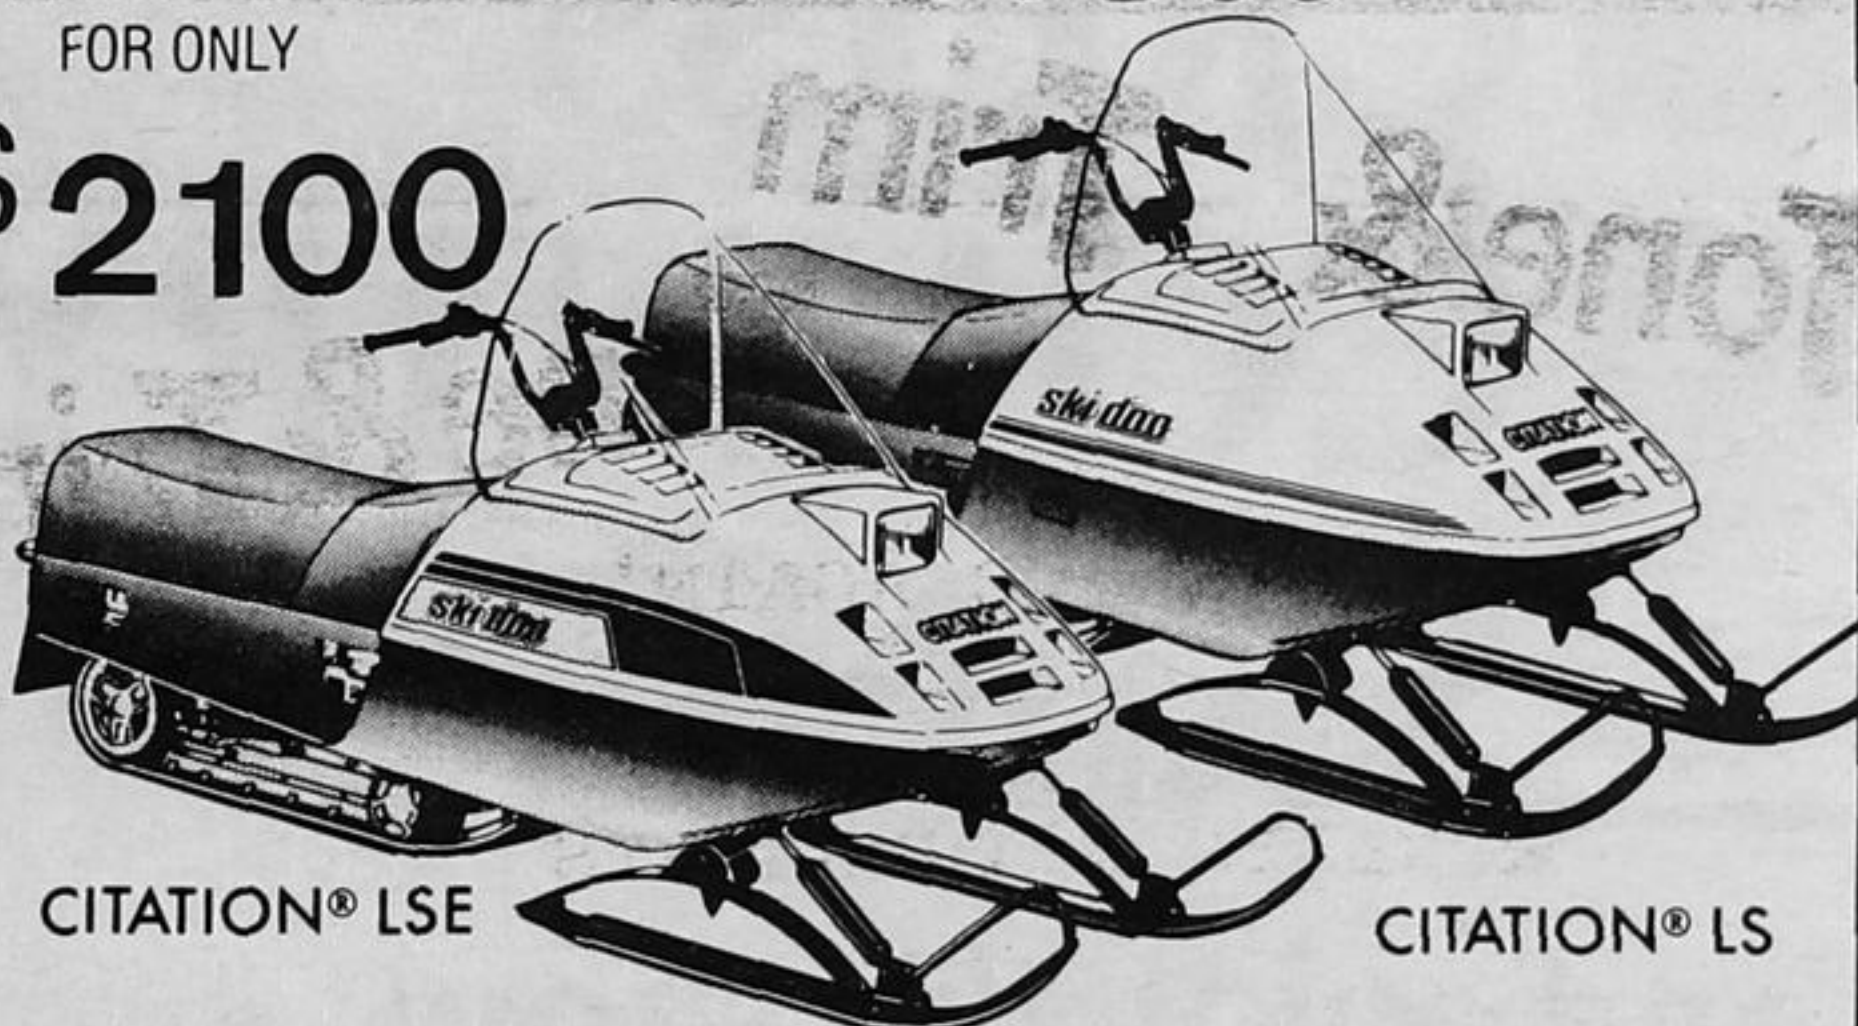

Here's to the winter you'll never forget!

ski-doo 87

**FULL SIZE SNOWMOBILE
AT LOW PRICE!***

* Limited time offer.

CITATION

FOR ONLY

\$2100

CITATION® LSE

CITATION® LS

Meet the most powerful, single cylinder economy sled you can buy.

We can put your family on it for less than you'd think!

**Trademarks of Bombardier Inc.

ski-doo 87

Meet the most powerful, single cylinder economy sled you can buy. We can put your family on it for less than you'd think!

Tundra

**LIGHT WEIGHT.
LONG TRACK.
LOW PRICE!**

JUST

\$2300

Reliable 248cc Rotax engine. 124-inch track. This go-anywhere sled makes a great first sled. Or a perfect second machine!

**NOBODY KNOWS MORE ABOUT SNOWMOBILING
AROUND HERE THAN WE DO!**