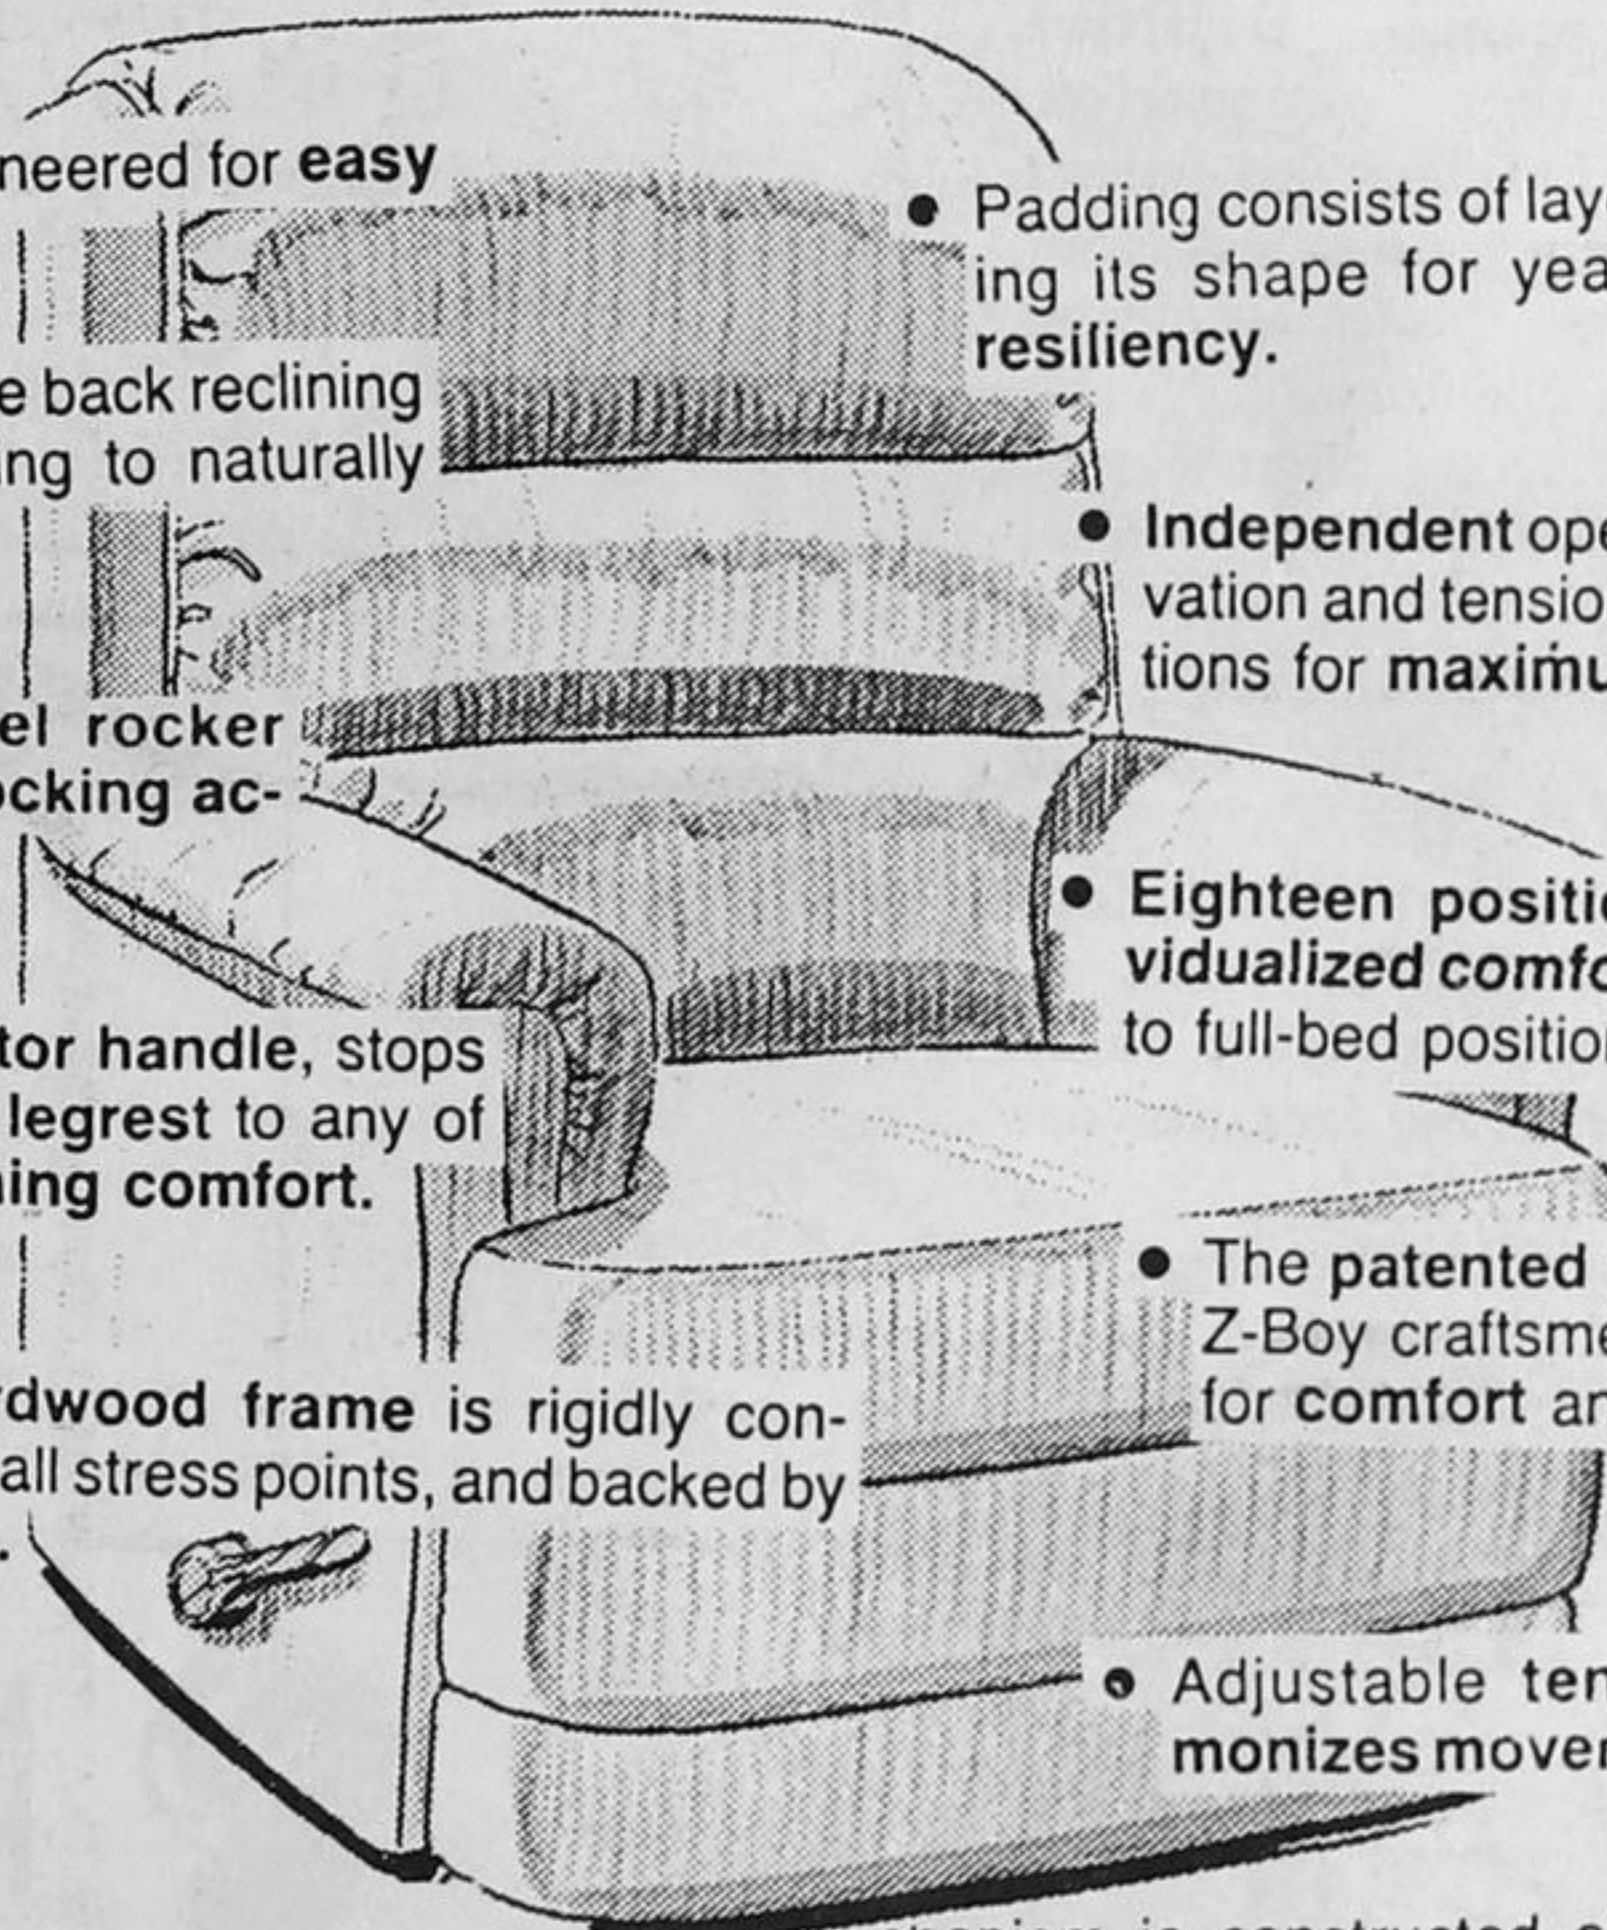

THE NEW

Seaman's

Furniture & Appliances

FEATURE OF THE MONTH

La-Z-Boy®

Canada Limited

- Patented, removable back is engineered for easy moving and transporting the chair.
- Back of chair is hinged to seat with the back reclining independently of the footrest, adjusting to naturally supported individual back comfort.
- Hardwood rocker blocks and two steel rocker springs provide effortless and smooth rocking action for long-life operation.
- Legrest, activated by comfort selector handle, stops the rocking action and adjusts the legrest to any of three positions for maximum reclining comfort.
- Double-doweled, hardwood frame is rigidly constructed, reinforced at all stress points, and backed by a two year guarantee.
- Padding consists of layers of contoured foam, retaining its shape for years of beauty and continued resiliency.
- Independent operation of the reclining, rocking, elevation and tension adjustments provide unlimited positions for maximum comfort.
- Eighteen position elevation control allows individualized comfort by adjusting the reclining angle up to full-bed position.
- The patented mechanism, designed and built by La-Z-Boy craftsmen, is backed by a lifetime guarantee for comfort and satisfaction.
- Adjustable tension control on mechanism harmonizes movement to each person's size and weight.
- mechanism is constructed of fatigue tested steel, coated with oven-baked paint, and engineered for years of rust-resistant and noiseless operation.

OOOPS PROOF!

MAGI SEAL MEANS PRIDE OF OWNERSHIP!

MAGI SEAL... AN "INSURANCE POLICY" WORTH CHECKING OUT!

PROTECT ALL YOUR VALUABLE UPHOLSTERY INVESTMENTS FROM THE SPLASH AND SPLATTER OF:

Yes	No	Yes	No	
☒	☐	Coffee	☒	Oil
☒	☐	Tea	☒	Various Food Spills
☒	☐	Milk	☒	Grease
☒	☐	Juice	☒	Resists Fabric Yellowing
☒	☐	Red Wine	☒	Permanent Inks and Dyes
☒	☐	Colas	☒	Acids and Bleaches
☒	☐	Ketchup	☒	Wears off quickly
☒	☐	Chocolate	☒	Flammable
☒	☐	Ice Cream	☒	Allergenic

THE No. 1 FURNITURE FABRIC PROTECTION SYSTEM

COME IN AND SEE OUR LINES

BRENTWOOD, SHERMAG, NADEAU, COOPER BROS.,
LA-Z-BOY, KHROELER, DEILCRAFT, UNIVERSAL
TROISTER, FRIGIDAIRE, WHITE/WESTINGHOUSE,
QUASAR, PHILLIPS, AND MANY MORE

SEAMAN'S
FURNITURE & APPLIANCES LIMITED
ONTARIO #792061
ELGIN, ONTARIO
K0G 1E0 (613) 359-5000

NEW HOURS

OPEN TUESDAY TO FRIDAY 10 a.m.-9 p.m.
SATURDAY 9 a.m.-4 p.m.
CLOSED SUNDAY AND MONDAY