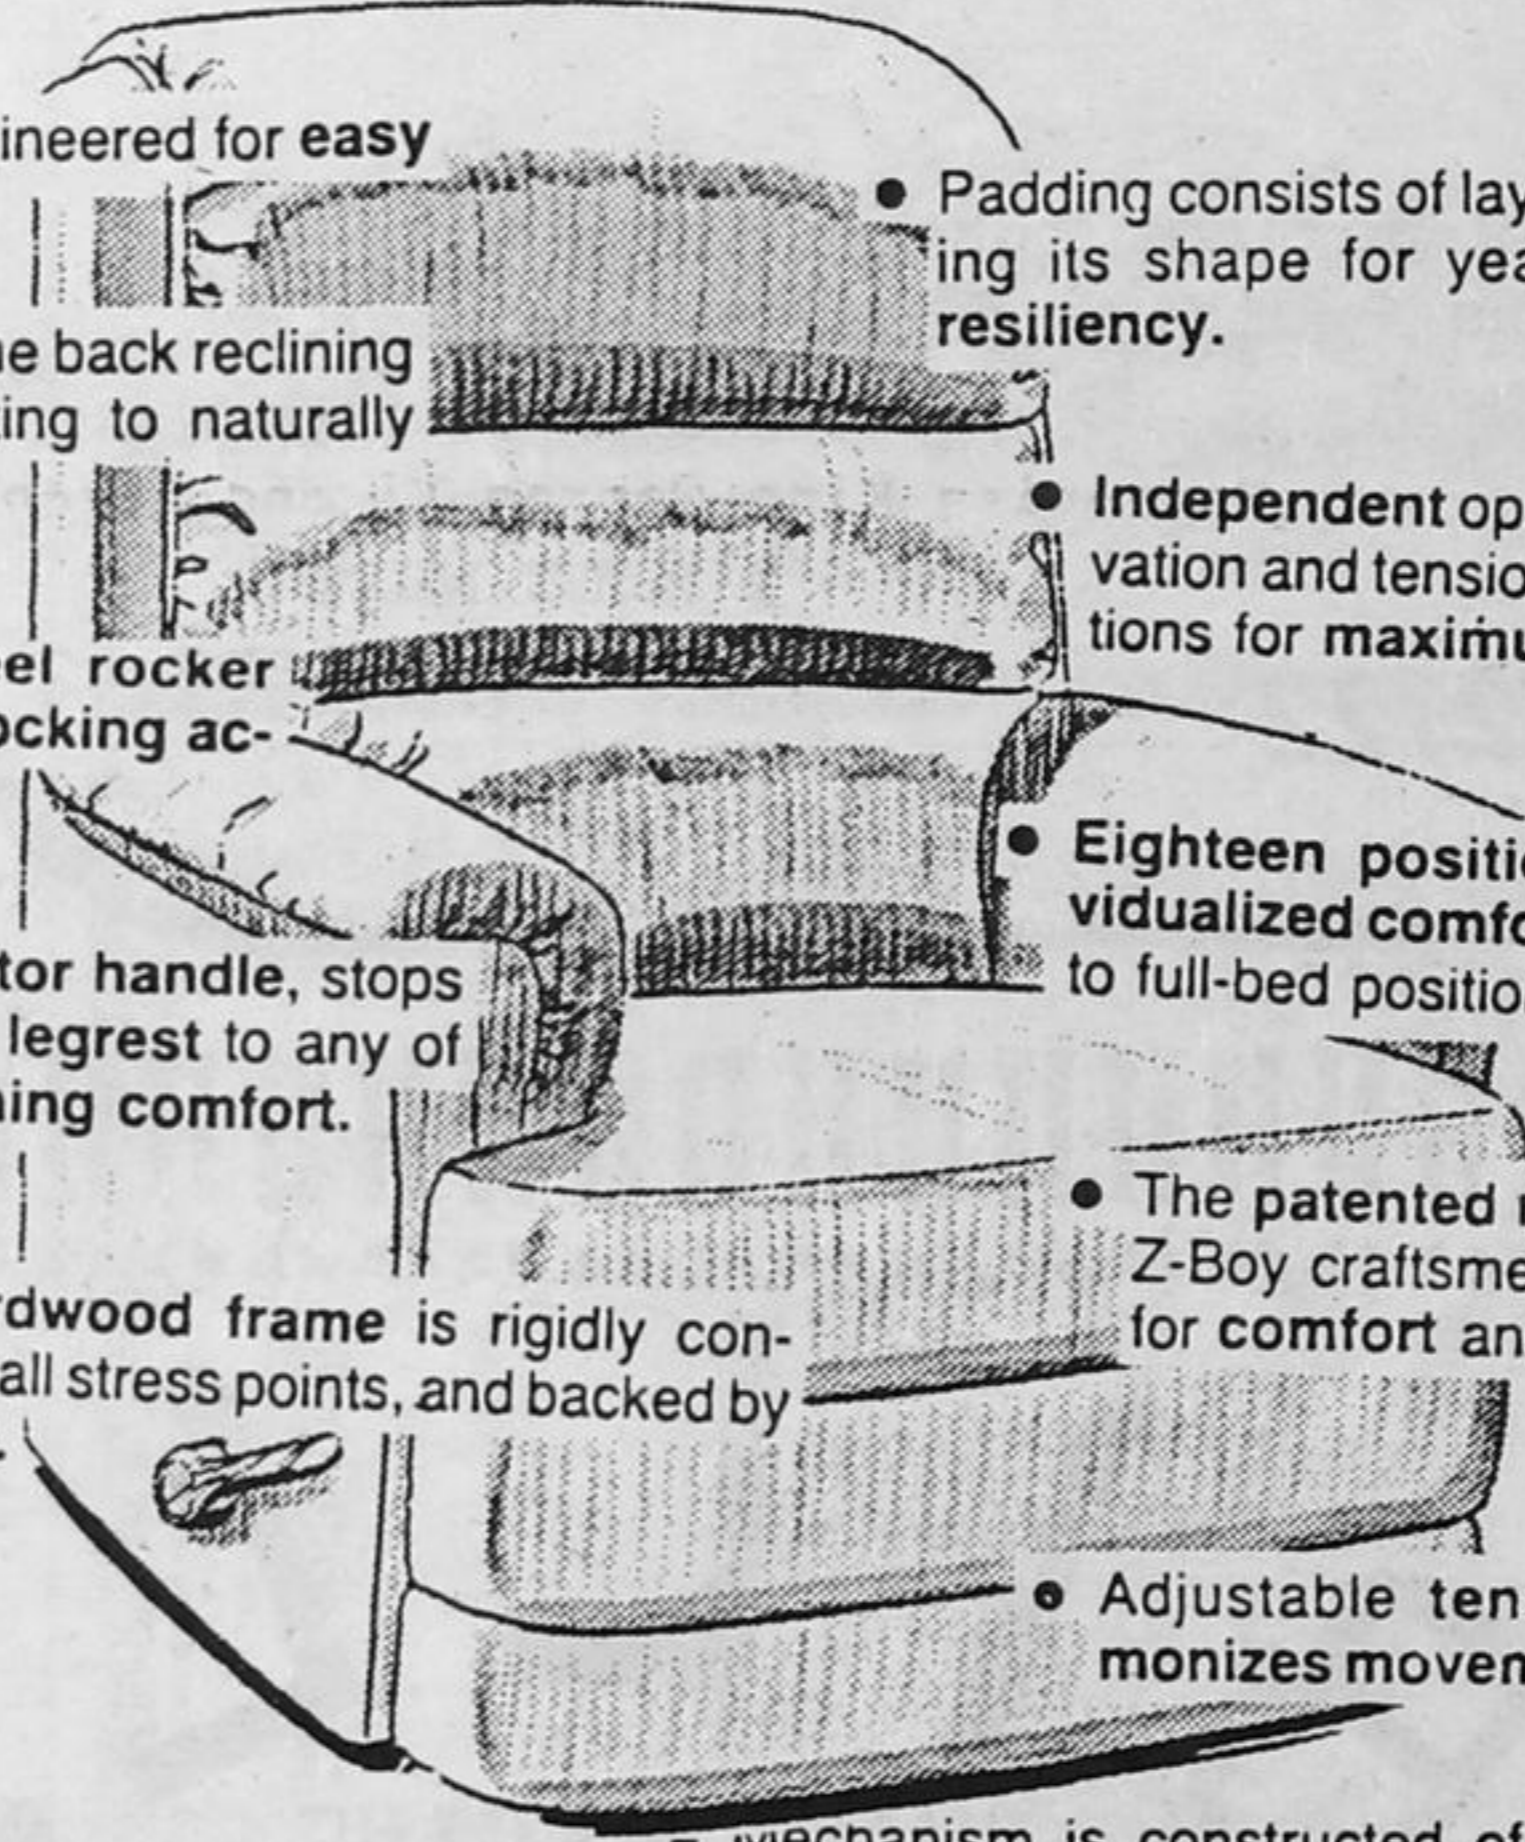

- Patented, removable back is engineered for easy moving and transporting the chair.
- Back of chair is hinged to seat with the back reclining independently of the footrest, adjusting to naturally supported individual back comfort.
- Hardwood rocker blocks and two steel rocker springs provide effortless and smooth rocking action for long-life operation.
- Legrest, activated by comfort selector handle, stops the rocking action and adjusts the legrest to any of three positions for maximum reclining comfort.
- Double-doweled, hardwood frame is rigidly constructed, reinforced at all stress points, and backed by a two year guarantee.
- Padding consists of layers of contoured foam, retaining its shape for years of beauty and continued resiliency.
- Independent operation of the reclining, rocking, elevation and tension adjustments provide unlimited positions for maximum comfort.
- Eighteen position elevation control allows individualized comfort by adjusting the reclining angle up to full-bed position.
- The patented mechanism, designed and built by La-Z-Boy craftsmen, is backed by a lifetime guarantee for comfort and satisfaction.
- Adjustable tension control on mechanism harmonizes movement to each person's size and weight.
- Mechanism is constructed of fatigue tested steel, coated with oven-baked paint, and engineered for years of rust-resistant and noiseless operation.

OOPS PROOF!

MAGI SEAL MEANS PRIDE OF OWNERSHIP!

MAGI SEAL... AN "INSURANCE POLICY" WORTH CHECKING OUT!

PROTECT ALL YOUR VALUABLE UPHOLSTERY INVESTMENTS FROM THE SPLASH AND SPLATTER OF:

Yes No	Yes No
☐ Coffee	☐ Oil
☐ Tea	☐ Various Food Spills
☐ Milk	☐ Grease
☐ Juice	☐ Fastest Fabric Yellowing
☐ Red Wine	☐ Permanent Inks and Dyes
☐ Cola	☐ Acids and Bleaches
☐ Ketchup	☐ Wears off quickly
☐ Chocolate	☐ Flammable
☐ Ice Cream	☐ Allergenic

THE No. 1 FURNITURE FABRIC PROTECTION SYSTEM

COME IN AND SEE OUR LINES

BRENTWOOD, SHERMAG, NADEAU, COOPER BROS.,
LA-Z-BOY, KHROELER, DEILCRAFT, UNIVERSAL
TROISTER, FRIGIDAIRE, WHITE/WESTINGHOUSE,
QUASAR, PHILLIPS, AND MANY MORE

SEAMAN'S
FURNITURE & APPLIANCES LIMITED
ONTARIO #792061
ELGIN, ONTARIO
K0G 1E0 (613) 359-5000

NEW HOURS > OPEN TUESDAY TO FRIDAY 10 a.m.-9 p.m.
CLOSED SATURDAY 9 a.m.-4 p.m.
SUNDAY AND MONDAY