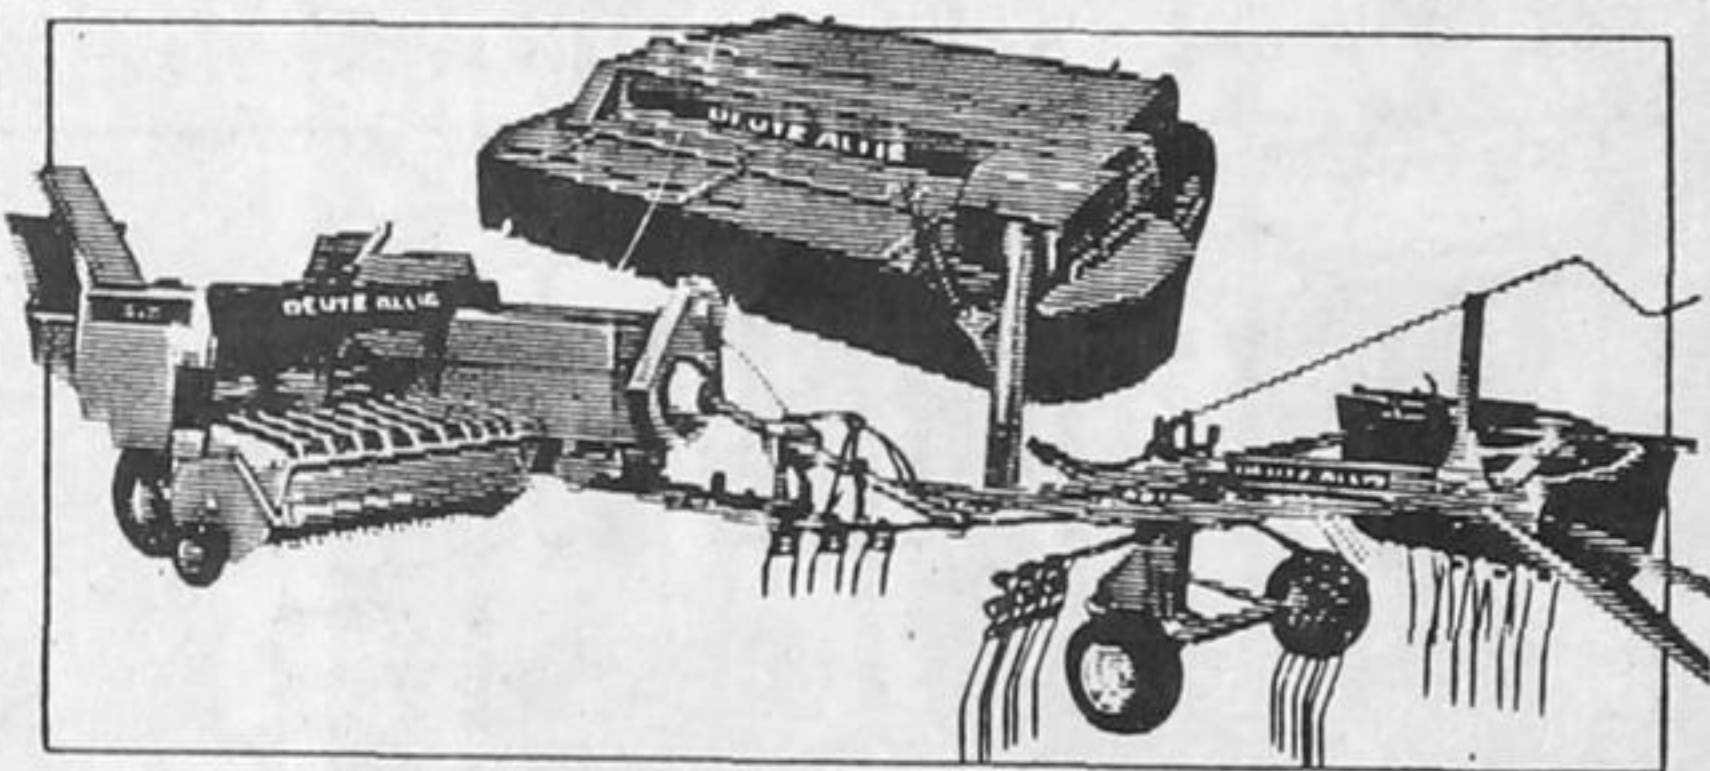

# Let's Eat Out

CAP'N TONY'S WATERSIDE RESTAURANT AND DINING LOUNGE

with outside patio and new screened veranda

on the water in Portland

BREAKFAST - LUNCH - DINNER - BAR MUNCHIES

Specializing in :

Char-broiled steaks  
Char-broiled ribs and chicken breast  
Italian Food  
Delicious Desserts

## Deutz-Allis Hay Equipment. IF YOU HAVEN'T SEEN IT, YOU HAVEN'T SEEN IT ALL.

You're looking at "world class" hay tools, with unique advantages.

See our HD square balers. A wide pickup feeds the rugged plunger that glides on ten sealed roller bearings at 100 strokes per minute. Makes dense, uniform 14 x 18-inch bales. Knotters are gear driven, eliminating chain noise and wear.

See our GP series round balers. Fixed chamber steel rollers compress material from the outside in... to lock in nutrients and resist moisture. The 67-inch wide hydraulic pickup gathers all the windrow so you get all the hay in the bale.

And check out our drum mowers, including a front-mounted model to let you cut an extra swath and cover acreage in half the time.

See our rotary rakes and tedders. Rotary rakes carry and fluff hay into the windrow instead of beating, bunching and rolling it. Rotary tedders gently spread-out or fluff the hay for faster drying. Our combination rotary tedder/rake easily changes from raking to tedding.