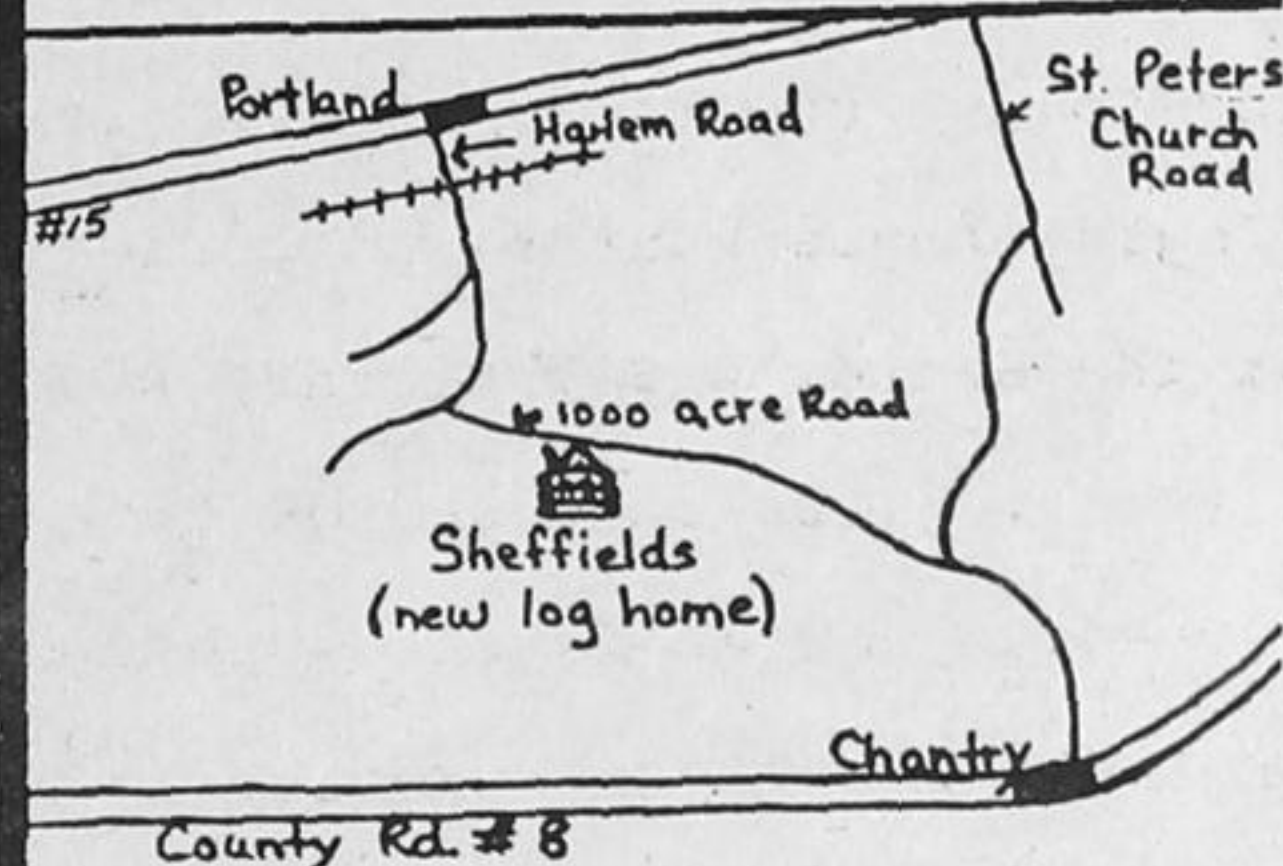

Mon. ~ Sat.
8 a.m. ~ 5 p.m.

SHEFFIELD'S
MARKET
GARDEN

THOUSAND ACRE RD.
R.R.# 3,
PORTLAND

272-2067

* WE PLAN TO CLOSE FOR THE

SEASON IN MID-SEPTEMBER

From Hwy 15 at Portland,
Take Harlem Road, then first left
and follow the signs.