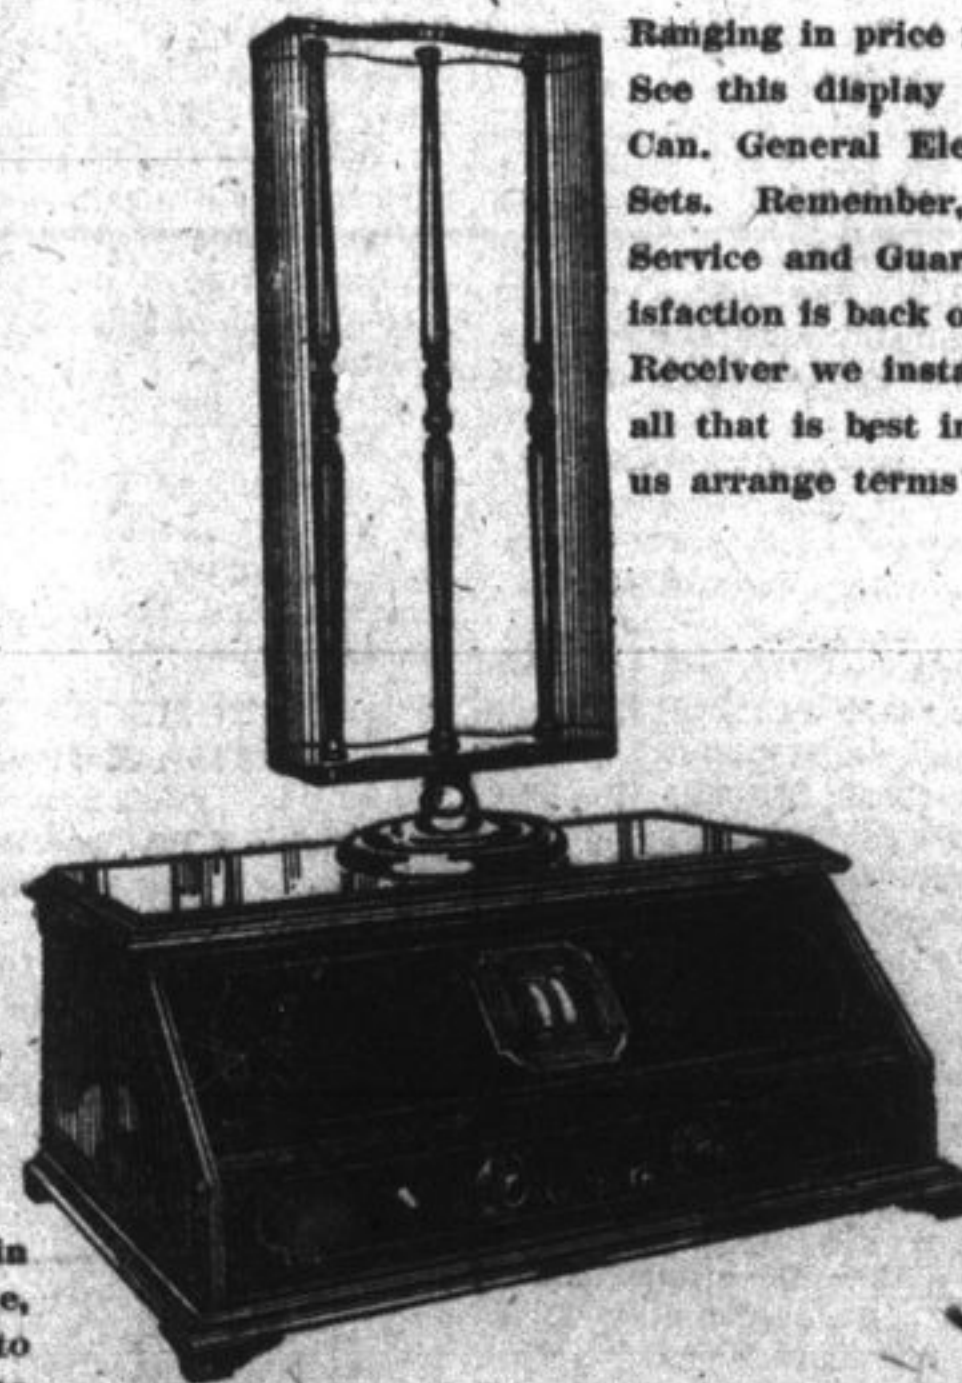

RADIOLA 25 is a radio set that exceeds all expectations. It is a special 6-tube circuit, requiring no outside aerial or ground wire and priced, without loud speaker, at $280.00. Convenient weekly or monthly payments readily arranged.

Exchange your present Phonograph for a Brunswick-Radiola - Ask about it.

While this display is complete, come in and see it. Perhaps we have here the very Phonograph or Radiola that will appeal to you. But your visit incurs absolutely no obligation to buy.

To-day, we feature an unique display of the combination of Brunswick - Radiolas, Brunswick Phonographs, Records and Can. General Electric Radiolas.

We want you to see and hear these Brunswick productions; for in the realm of interpreted music, the House of Brunswick has made such scientific contributions as to have placed them in the fore-front of all world-leaders.

It is with pleasure that we announce the alliance of the House of Brunswick with the House of Lindsay, whereby you are offered a choice of the best of musical products in a store where courtesy, fair-dealing and price and term considerations are always uppermost for your benefit.

Radiola Sets
Guaranteed & Demonstrated

Brunswick RECORDS

Brunswick Records represent perfect reproduction of the best music and as such they radiate, melody, joy and happiness in the home. Brunswick Records are superior in quality and play longer. Step in here any time. We have the new Brunswick recordings of Hall of Fame Artists and Concert, Popular and Dance Orchestras—clearer—sweeter—more beautiful. There is always something new on Brunswick Records.

TERMS TO SUIT

LINDSAY'S
C.W. LINDSAY LIMITED

121 PRINCESS STREET,

KINGSTON, ONT.