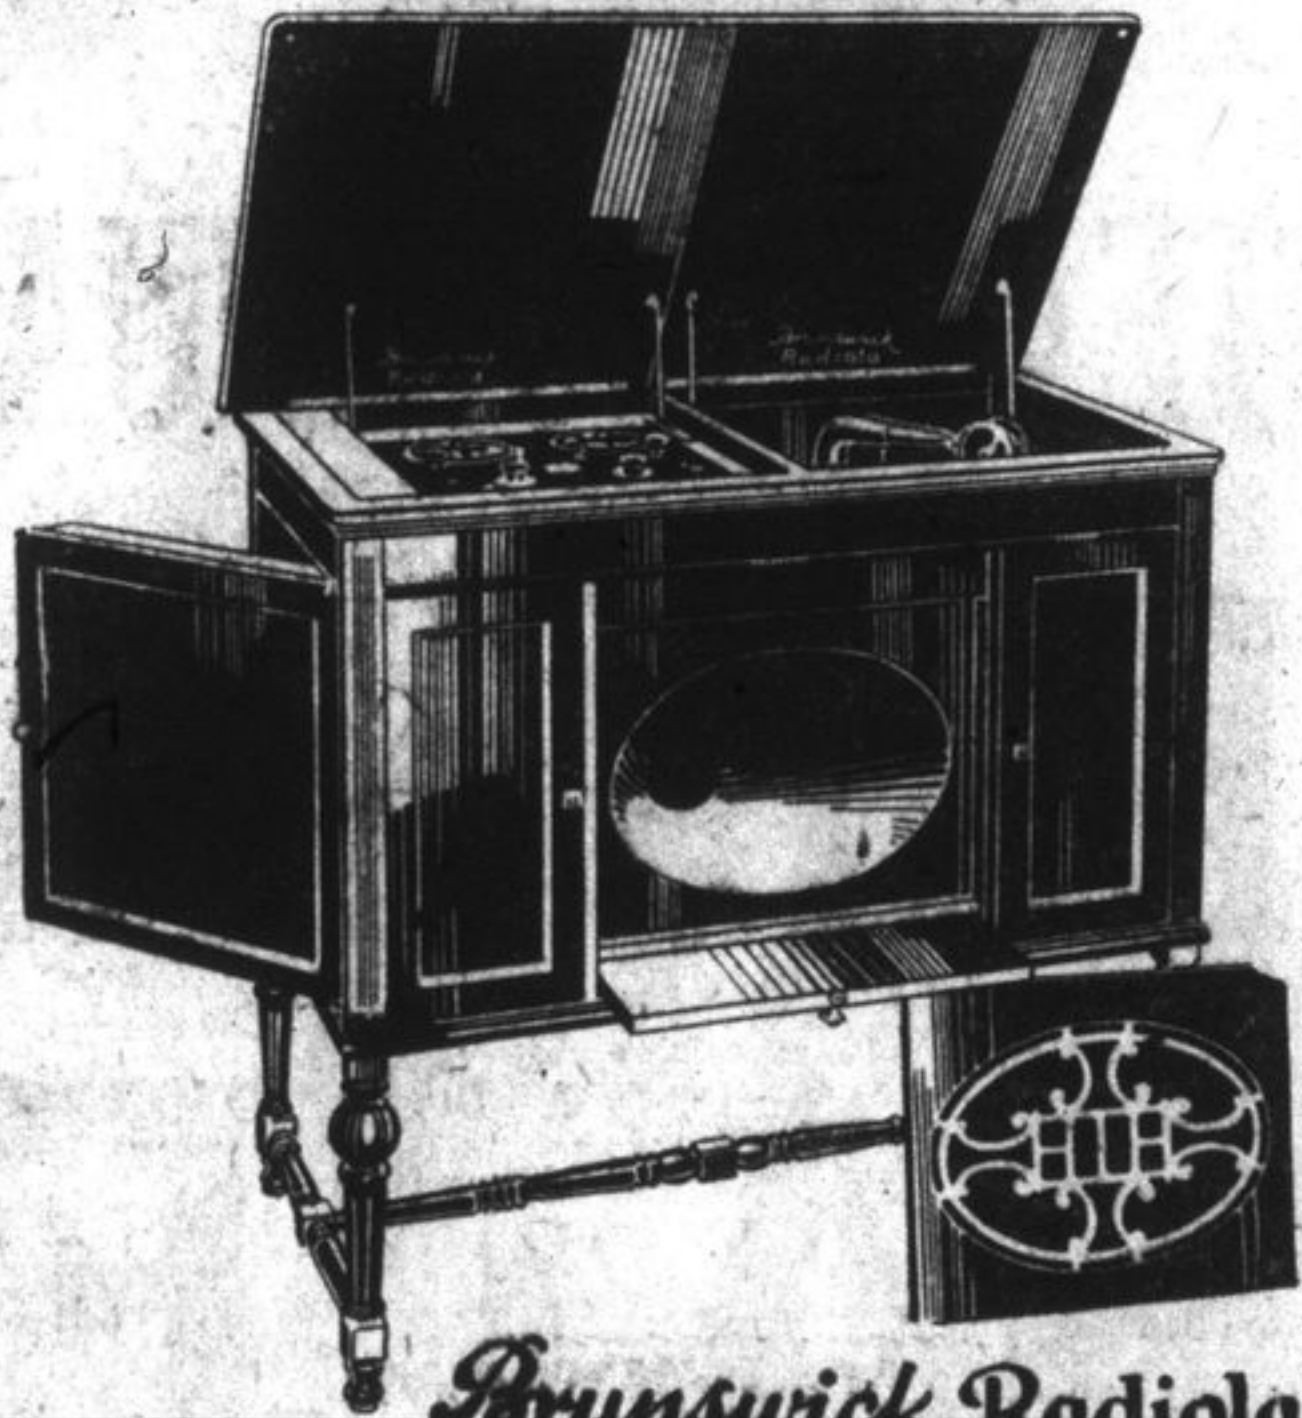

ANNOUNCING - An Alliance of these Houses of Musical Supremacy

Brunswick Radiola
MODEL 60

BRUNSWICK-RADIOLA MODEL 60.

CLEARANCE SALE
ENTIRE PHONOGRAPH STOCK
TO MAKE ROOM FOR
NEW BRUNSWICK MODELS
UNUSUAL BARGAINS

Make	Style	Regular value	Sale Price	Actual Saving Now
Columbia	K	$225	$135	$90
Columbia	G	$170	$100	$70
Columbia	F	$135	$100	$35
Columbia	E	$120	$ 95	$25
Columbia	A	$37.50	$ 20	$17.50
Edison	Amberola	$80	$ 50	$30

Brunswick Phonographs are priced from $60.00 up. Each is attractive in design and possesses tonal qualities truly unsurpassed. Convenient terms.

Brunswick PHONOGRAPHS

Brunswick Phonographs are made in many attractive models—in cabinet, console, and period designs. There is a style here to exactly suit you, at a price you can afford to pay, and on terms so convenient the payments will never be missed. All embody the exclusive, patented, all-wood Oval Tone Chamber, and the Ultona, which have placed Brunswick in a dominant position in musical circles to-day.