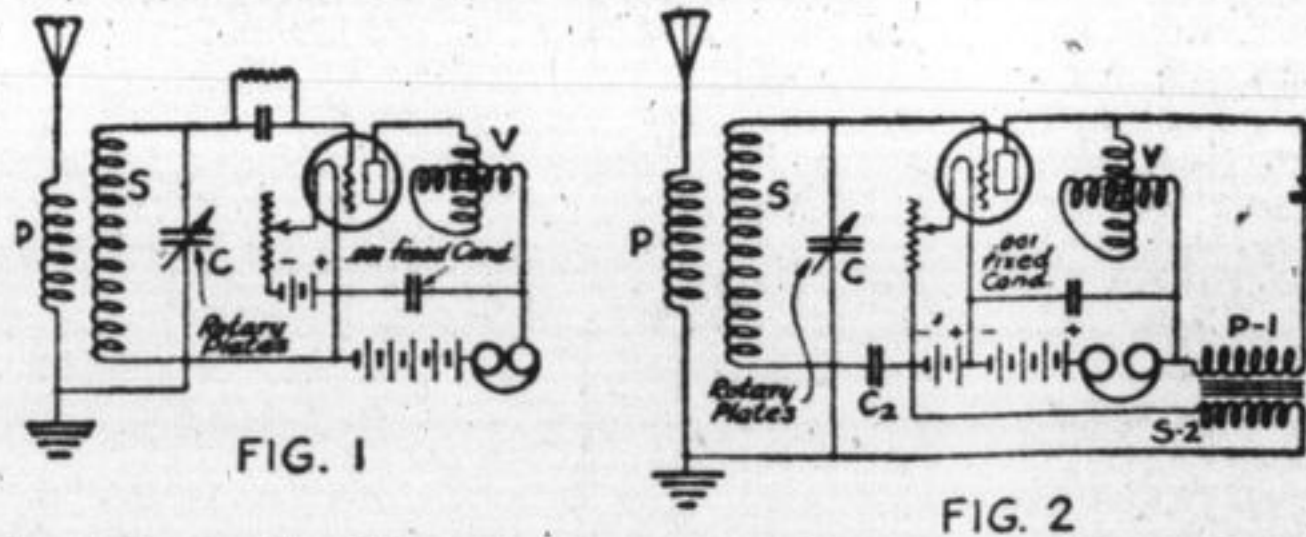

BEST'S
Film Finishing
Department is working overtime to keep pace with the extra demand.
New customers are being added every day. Prompt, careful service, coupled with the fact that all work is done by an expert staff, has caused such an increase that it has been found necessary to enlarge the equipment.
Leave your next roll with
L. T. Best
Druggist
Open Sundays

FOR SALE
4 BRICK VENEER HOUSES — 6 rooms each, 3 piece bath, electricity and gas, good yards, central location. Will yield over 10% as investment.
$4,000—Brick, 8 rooms, 2 piece bath, hot air, electric light and gas, right of way. Central.
$7,000—Brick, 9 rooms, all modern, h.w. floors.
$5,000—Brick, 6 rooms, modern improvements, garage.
$6,000—Brick, 9 rooms; all improvements, garage, large garden, fruit and flowers, good location.
$8,500—Brick, 9 rooms; all modern; central.
$3,000—Frame, 6 rooms, Semi-Bungalow; improvements.
FURNISHED HOUSES TO RENT.
Bateman's Real Estate
111 1/2 BROOK ST., KINGSTON
Telephone 1925F.

JUNE
WITH ITS
WEDDINGS
WILL SOON BE AT HAND AND
Wedding Gifts
EITHER LARGE OR SMALL WILL BE IN ORDER.
IN OUR STOCK THERE ARE MANY ATTRACTIVE PIECES TO CHOOSE FROM IN
Sterling Silver
Cut Glass
Silver Plate
Clocks
or
Table Cutlery
SMITH BROS
JEWELERS
LIMITED
ESTD 1874
King St. Kingston

The Throttle Condenser as a Regeneration Control

In today's article we describe a method of controlling regeneration in a regenerative set which has some advantages over the usual methods. Most owners of tube receivers have noticed and perhaps commented unfavorably on the detuning effect which occurs in a regenerative set when the tickler in the plate circuit is adjusted for best operation.
It is well known that if we tune in a station with the secondary condenser, and then advance the tickler, it is usually necessary to re-tune the secondary circuit, and probably necessary to make another final adjustment before things are just right. This is more or less of a nuisance, and anything that we can do to lessen this detuning effect will be a distinct improvement. The circuit we have shown in Fig 2 will do much toward remedying this situation. Notice that the only change is to substitute a .0005 or .001 mfd. variable condenser for the usual .001 fixed condenser across the "B" battery and phones. With this in position, the mode of operation is to "jam" down the tickler coil, and then control oscillation by varying the variable phone condenser. Since the tickler is fixed, the detuning effect is greatly reduced.
The theory of operation is quite simple. Suppose we have the circuit shown in Fig. 1, which is an ordinary three-coil set, using a tickler for regeneration. Now if we omit the phone condenser indicated by the dotted lines, the r.f. energy will be obliged to pass through both the "B" battery and the phones before getting to the plate.

PROBS:—Friday, mostly fair and warm, showers towards night.

FRIDAY!

For the one great bargain day of the week we offer timely values in wanted seasonable merchandise at extremely low prices.