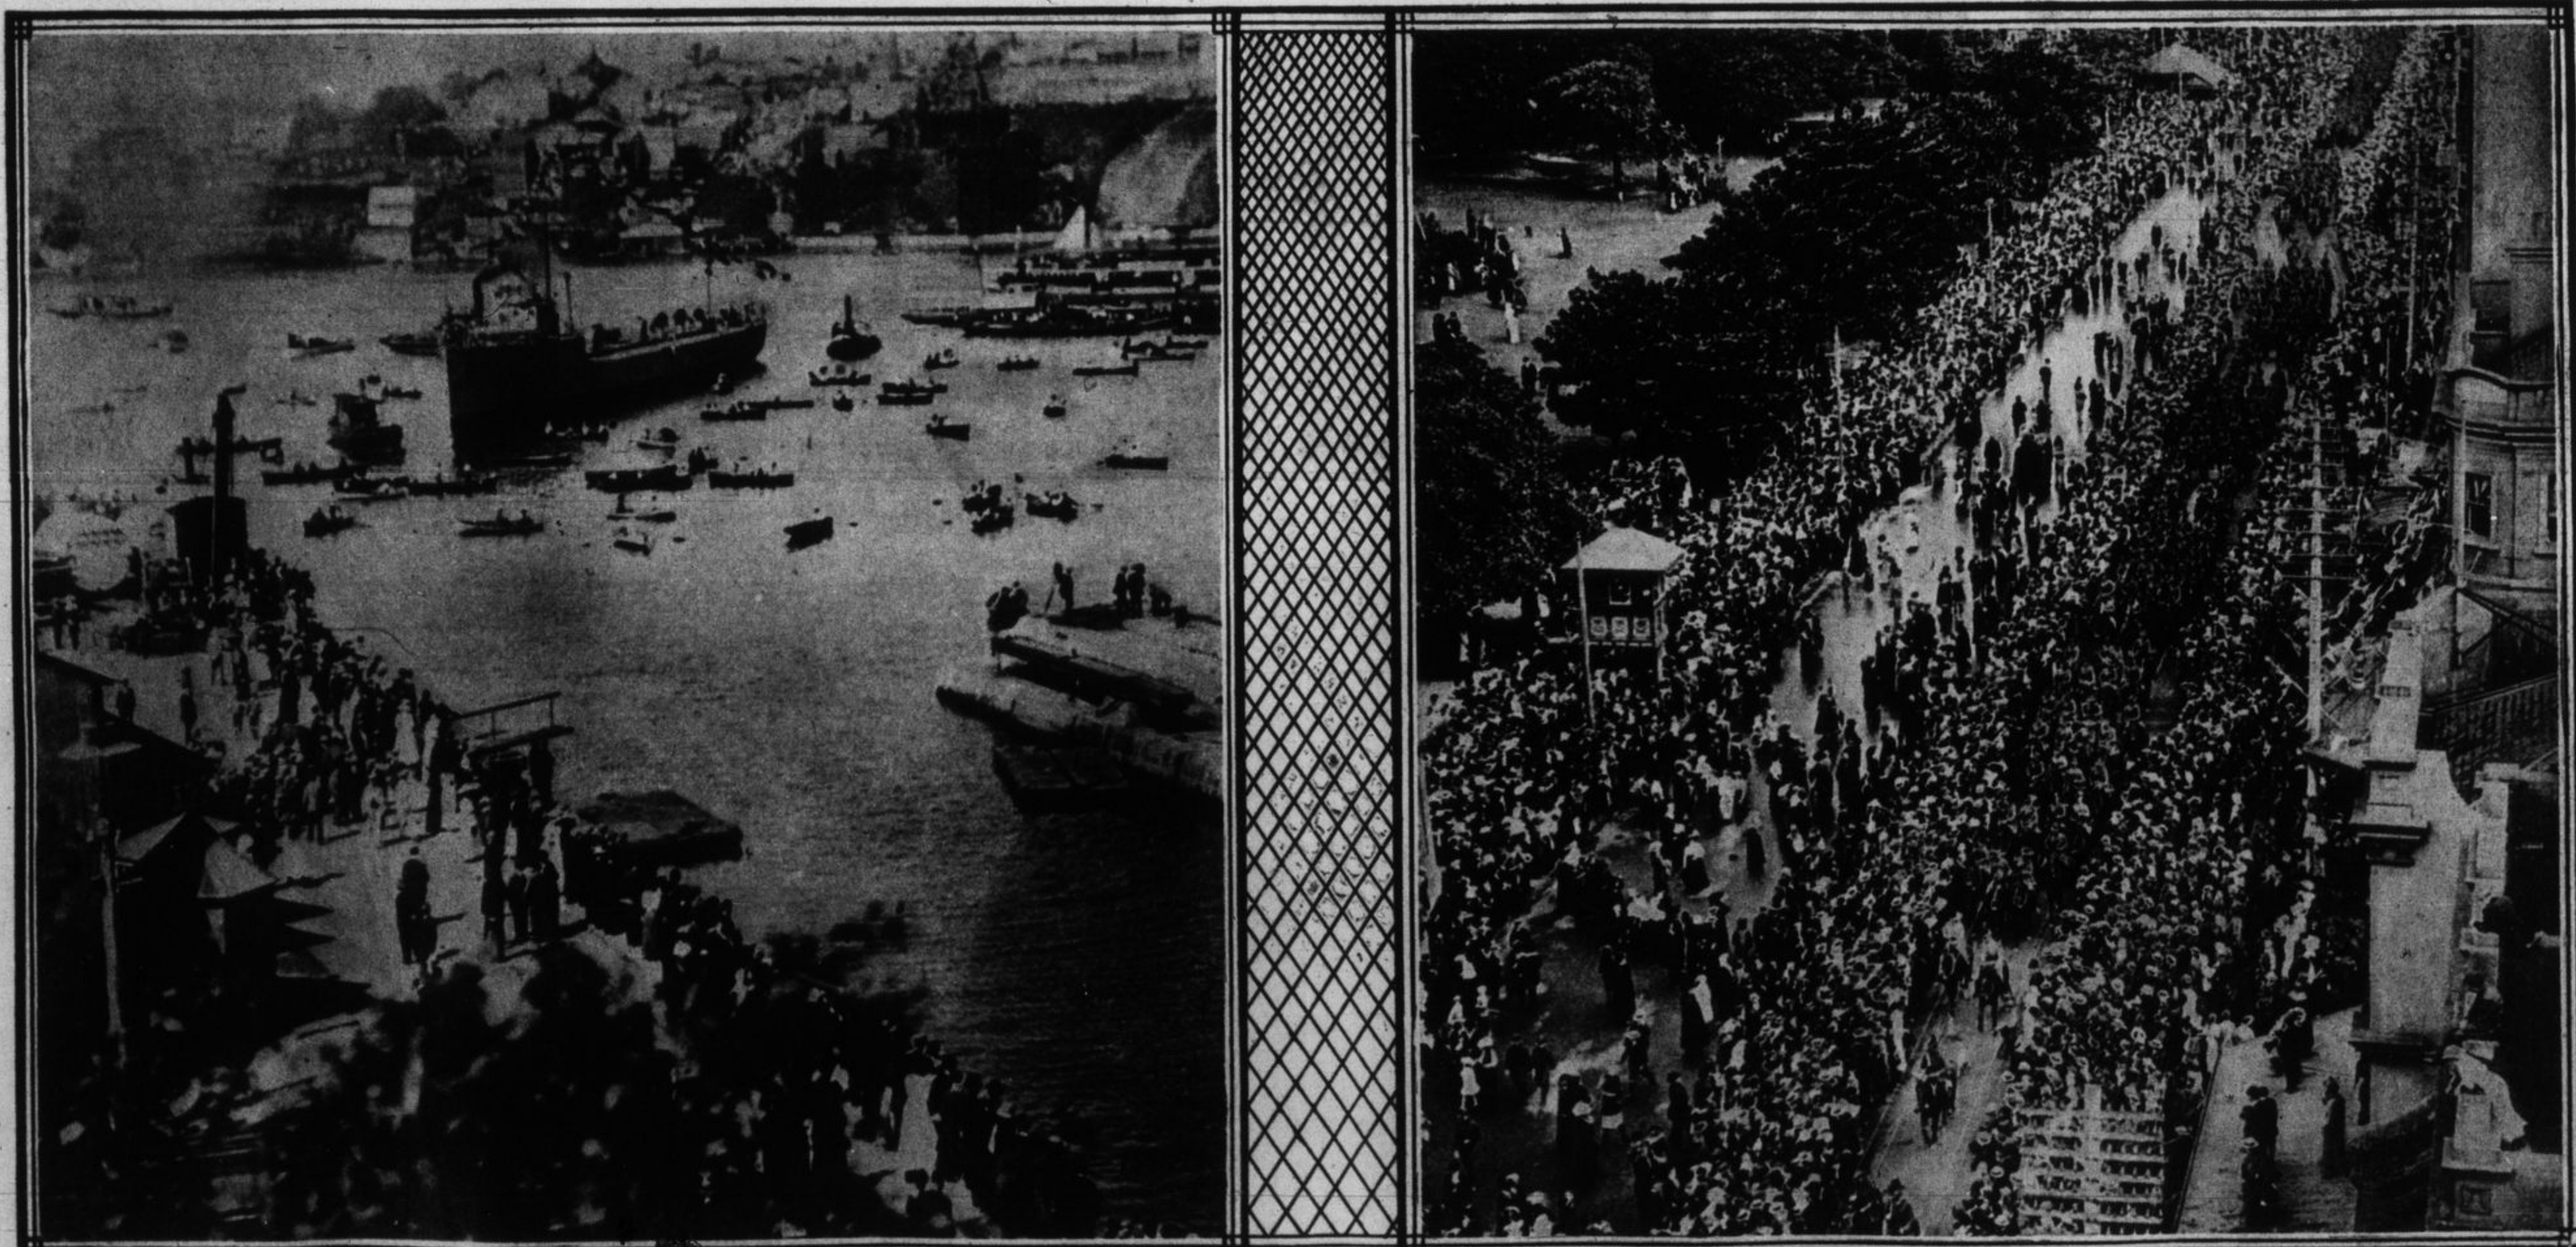

BIRD'S EYE VIEW OF PARIS DURING WAR TIME.

A remarkable photo that takes in a goodly portion of Paris and part of the suburbs. The only thing war-like in the atmosphere is the dirigible that is hovering over the city.