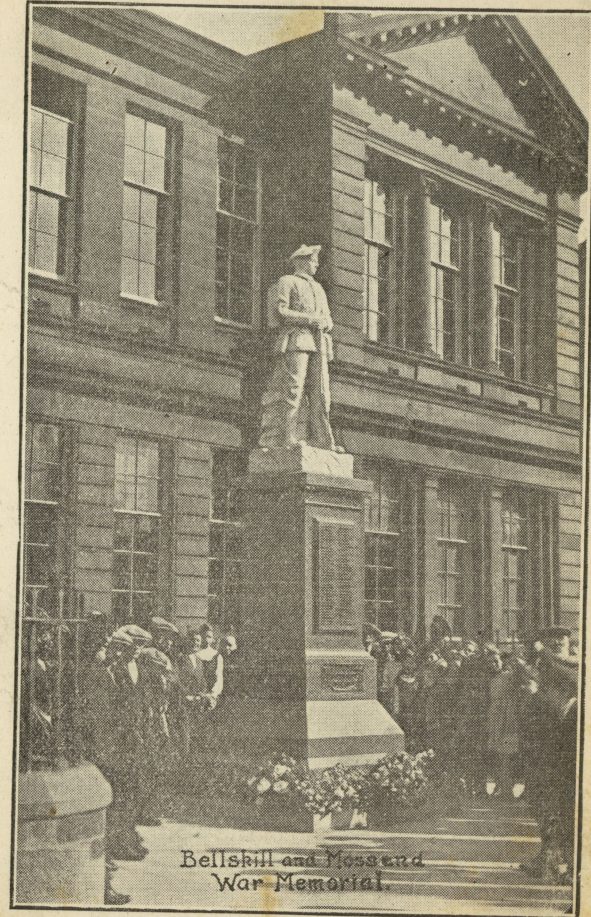

SCOTTISH NATIONAL MEMORIAL
EDINBURGH CASTLE

OPENED BY
H.R.H. THE PRINCE OF WALES
JULY 1927

Bellshill and Mossend
War Memorial.