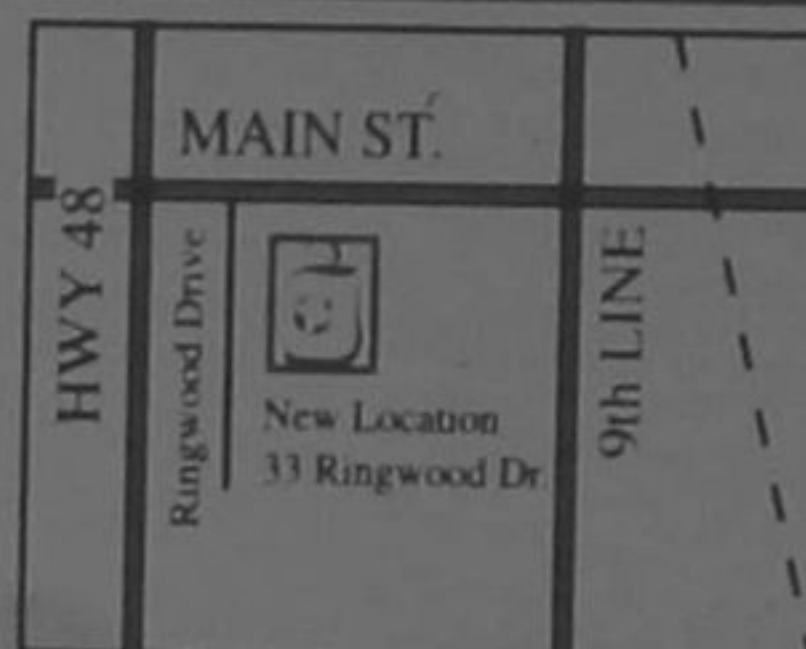

3,000 sq ft addition now open
33 RINGWOOD DRIVE STOUFFVILLE
905-640-1410

Store Hours:
Monday to Saturday 9:30 am to 5:00 pm
Thursdays open until 6:30 pm
Donation Hours: Monday to Saturday 9:00 am to 4:00 pm

Everything "old" is new again! Check us out once, you'll be sure to come back!

19 on the Park and Cana Theatre Foundation Present

Let's (Tutti A Tavola) Eat

3 generations of familia
2 cultures
1 table
Plenty of Laughs!

Strawberry
Festival
Weekend

Saturday
June 27th

Sunday
June 28th