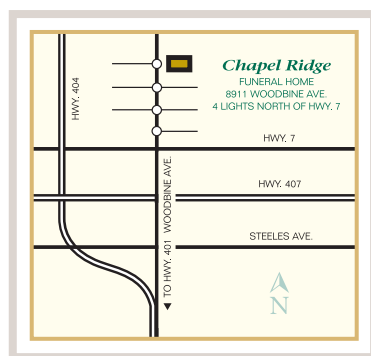

▼ NEW RECEPTION FACILITY

FUNERAL HOME
& CREMATION CENTRE

8911 Woodbine Ave., Markham (4 blocks north of Hwy 7)

info@chapelridgefh.com • 905-305-8508 • www.chapelridgefh.com

"Living Well, Leaving Well"

- Learn about the new Estate Administration Act 2012
- How to help your Executor/ Estate Administrator
- How to give your family peace of mind by planning ahead