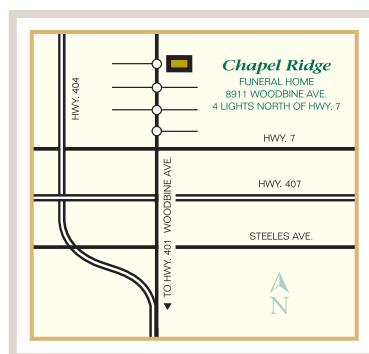

FUNERAL HOME
& CREMATION CENTRE

8911 Woodbine Ave., Markham (4 blocks north of Hwy 7)

info@chapelridgefh.com • 905-305-8508 • www.chapelridgefh.com

"Living Well, Leaving Well"

- Learn about the new Estate Administration Act 2012
- How to help your Executor/ Estate Administrator
- How to give your family peace of mind by planning ahead