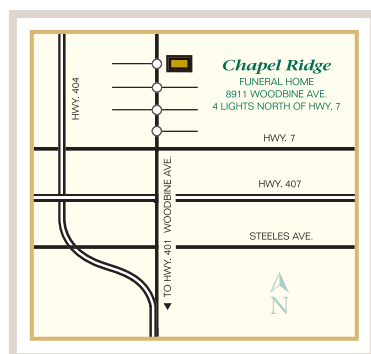

▼ NEW RECEPTION FACILITY

FUNERAL HOME
 & CREMATION CENTRE

8911 Woodbine Ave., Markham (4 blocks north of Hwy 7)

info@chapelridgefh.com • 905-305-8508 • www.chapelridgefh.com

"Living Well, Leaving Well"

- Learn about the new Estate Administration Act 2012
- How to help your Executor/ Estate Administrator
- How to give your family peace of mind by planning ahead