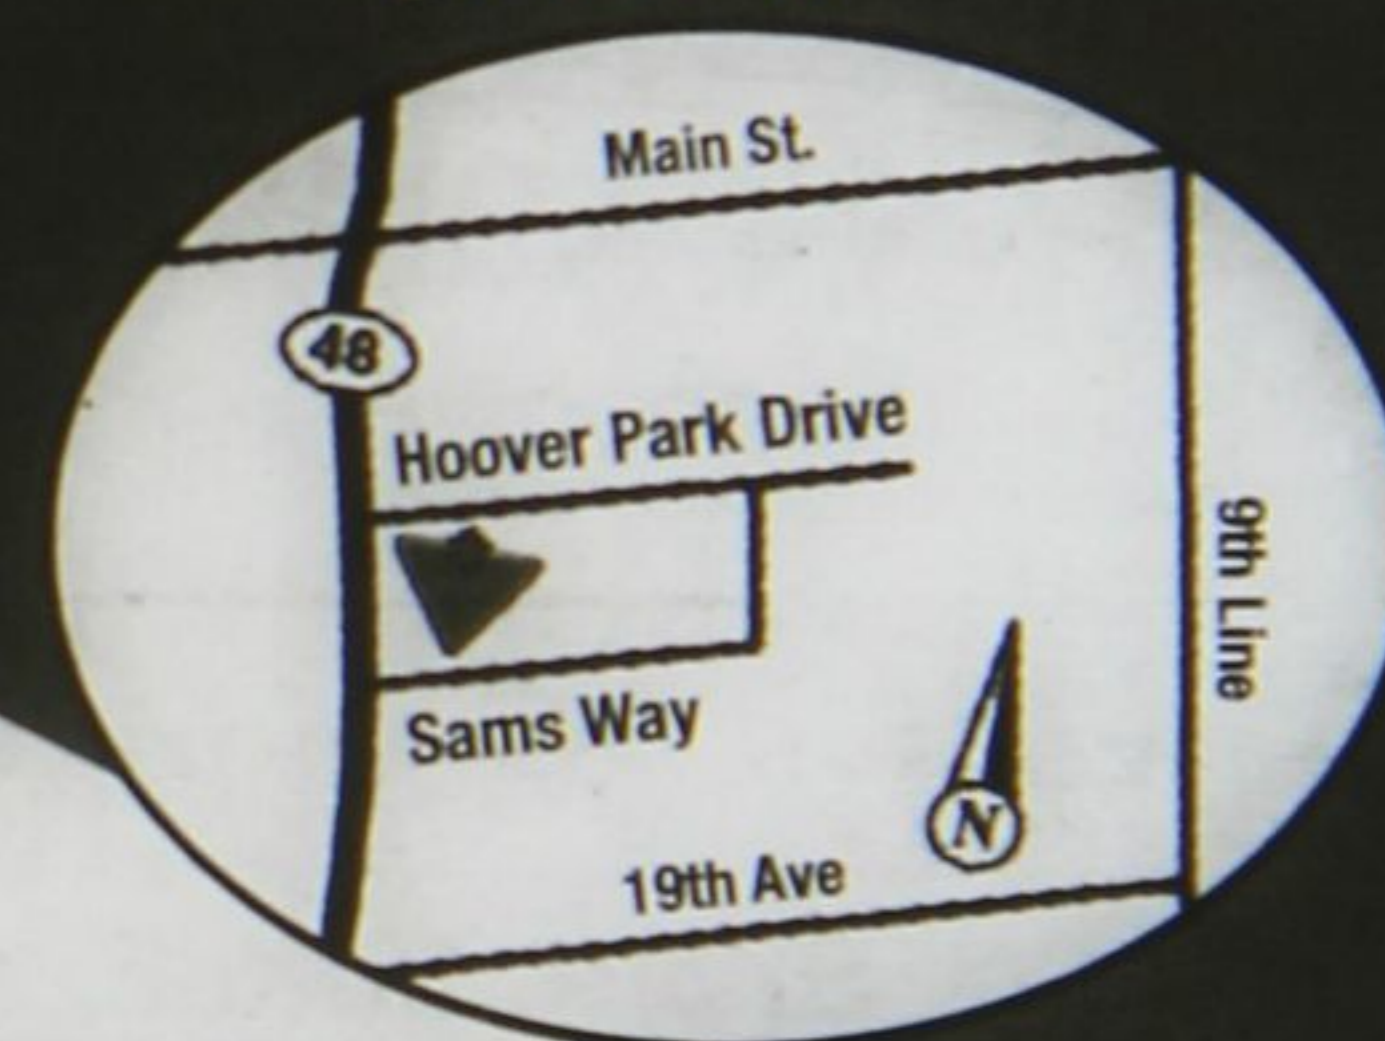

Coming Soon ...

YOUR BIGGER BETTER

CANADIAN TIRE

Stouffville Canadian Tire Store

MARK YOUR CALENDAR

*The Biggest 4 Day Grand Opening Sale
Thursday November 8th until
Sunday November 11th*

Located on
Hoover Park Drive
& Hwy 48

Here's a sneak preview of just 2 of the spectacular door crusher specials

FRIDAY NOVEMBER 9th ONLY

10.5 H.P. SNOW THROWER WITH CABIN

Push button electric start & self propelled. 6 forward & 2 reverse speeds

Save \$300

Reg. Price \$1299.99

\$999.99

FOUR DAY SPECIAL NOV. 8th -11th

400cc 4x4 ATV

Can switch from 4x4 to 2x4 with the push of a button

Save \$1,000

Reg. Price \$5499

\$4499.99

Pre-book your order now

12 MONTH PAYMENT DEFERRAL AVAILABLE - SEE INSTORE FOR DETAILS

We will be open in our current location at 5945 Main St. until the end of October • Phone 905-640-5800