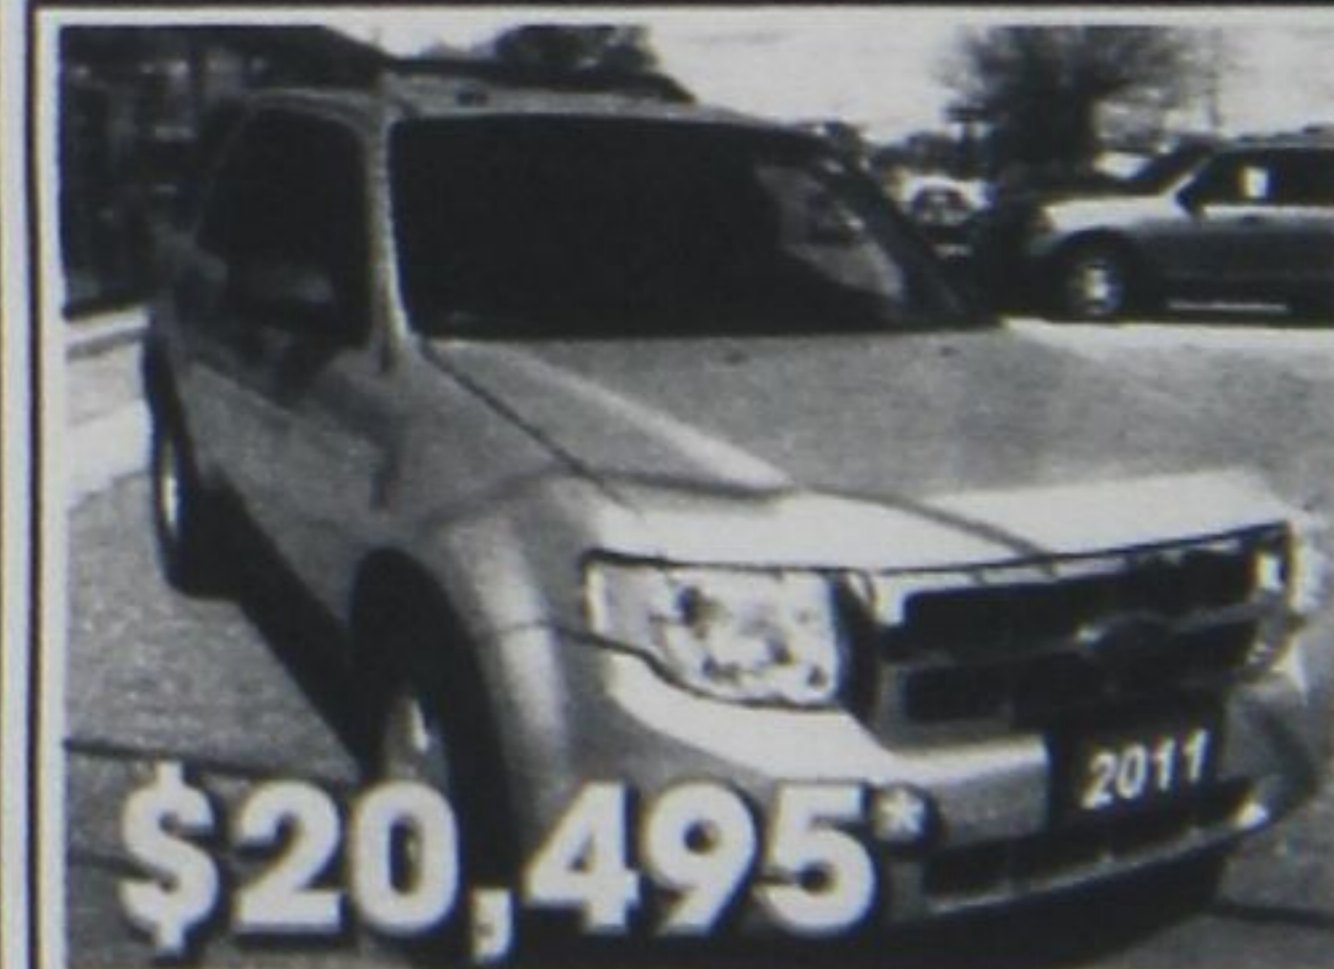

\$5,995*

2003 Mercury Grand Marquis LS
8 cylinder, 4 wheel disk brakes,
ABS. STK#A3947

\$12,995*

2008 Ford Fusion SEL FWD (loaded)
56,550 kms, 6 cylinder, 4 wheel
disk brakes, ABS. STK#A3910

\$10,995*

2008 Ford Focus SE 83,705 kms
4 cylinder, automatic, front wheel
drive, ABS. STK#A3960

\$25,995*

2009 Ford F150 CREW CAB XTR
39,500 kms, 8 cylinder, 4 wheel
drive, automatic, ABS. STK#A3997

\$24,995*

2011 Ford Escape LTD.
18,000 kms, all wheel drive,
6 cylinder, 6 speed, ABS. STK#A3958

\$18,995*

2007 Ford Edge SEL (loaded)
78,300 kms, 4 wheel drive, 6 speed,
6 cylinder, ABS. STK#A3909

\$20,495*

2011 Ford Escape XLT. FWD
18,548 kms front wheel drive,
6 speed, 6 cylinder, ABS. STK#A4002

**DRIVE INTO
HOUSTON
FORD
FOR THE
BEST DEALS
AROUND**

SHOWROOM HOURS:
Monday - Thursday 8:30 am - 8 pm
Friday 8:30 - 6 pm / Saturday 9 am - 5 pm
Closed Sunday

\$12,995*

2006 Ford Explorer XLT
132,700 kms, 4 wheel drive,
8 cylinder, automatic, ABS. STK#A3954