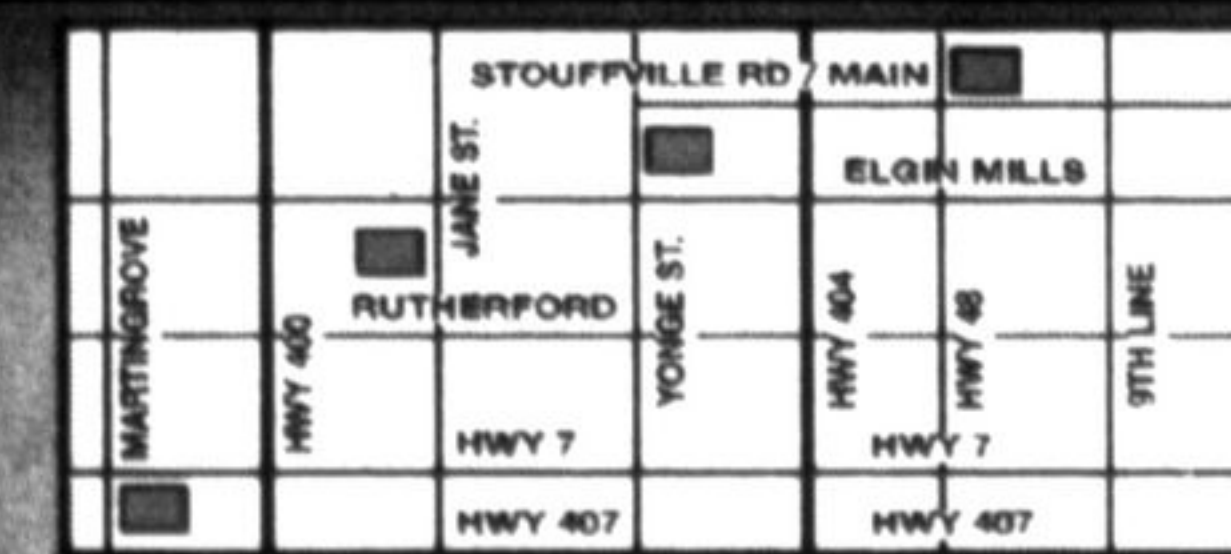

ALTA NISSAN RICHMOND HILL
11667 YONGE ST.
(JUST N. OF ELGIN MILLS)
(905) 780-7771

STOUFFVILLE NISSAN
95 AUTO MALL BLVD.
(JUST N. OF STOUFFVILLE RD.)
(905)-201-6006

OUR GIFT TO YOU SALES EVENT EXPIRES ON DECEMBER 1 2014 AND MAY CHANGE WITHOUT NOTICE. 2015 NISSAN MICRA (S8LG55 AA00) PURCHASE PRICE \$11432.2 IS PLUS TAXES AND INCLUDES ALL FEES EXCEPT HST. COLOUR AND ACCESSORIES ARE EXTRA. LEASE OFFERS ON 2015 VERSA NOTE (B5RG15 AE00), 2015 NISSAN ROGUE (Y6RG15 AA00), 2015 NISSAN PATHFINDER 4X4 SV (5XCG15 AA00) ARE SEMI-MONTHLY AND BASED ON 20000 KMS/YEAR AND EXCLUDE HST. PAYMENTS ARE BASED ON 60 TERMS WITH \$0.00 DOWN PAYMENTS. SEMI-MONTHLY PAYMENTS OF \$95.00/\$139.00/\$229 INCLUDE HOLIDAY BONUS AND EXCLUDE HST. LEASE RATES ARE 1.9%/2.99% AND 3.9%. ALL LEASE OFFERS ARE FINANCED THROUGH NISSAN CANADA FINANCE OAC. VEHICLE SHOWN ARE FOR ILLUSTRATION PURPOSES ONLY AND MAY NOT BE EXACTLY AS SHOWN. FOR COMPLETE DETAIL SEE ANY OF THE ALTA GROUP DEALERS.