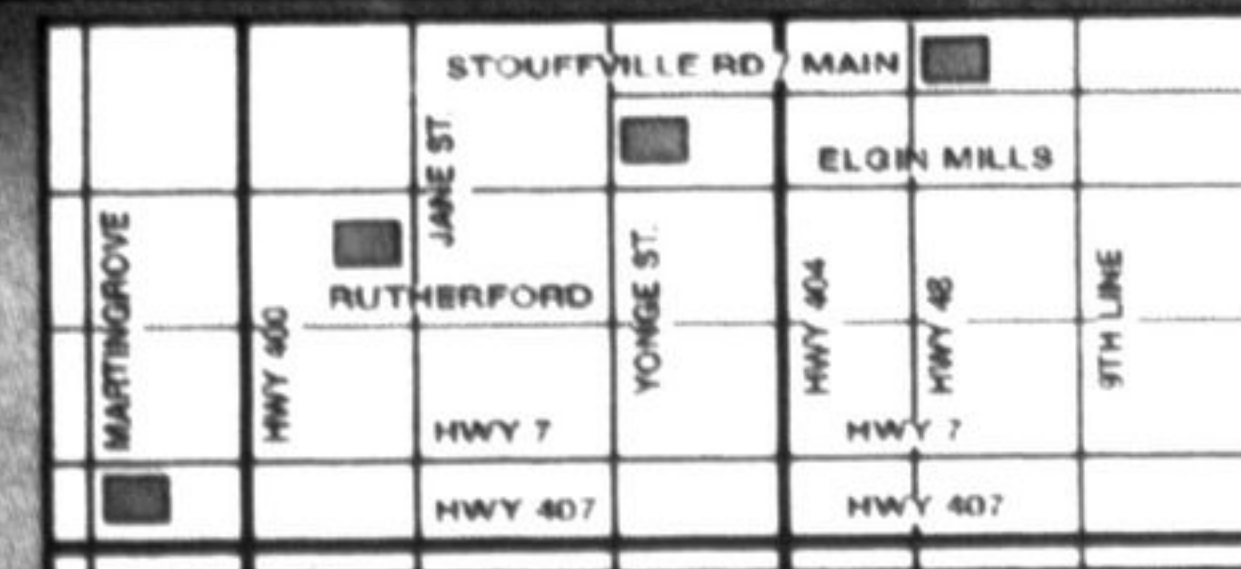

ALTA NISSAN RICHMOND HILL
11667 YONGE ST.
(JUST N. OF ELGIN MILLS)
(905) 780-7771

STOUFFVILLE NISSAN
95 AUTO MALL BLVD.
(JUST N. OF STOUFFVILLE RD.)
(905)-201-6006

OUR GIFT TO YOU SALES EVENT EXPIRES ON DECEMBER 1 2014 AND MAY CHANGE WITHOUT NOTICE. 2015 NISSAN MICRA (S5LG55 AA00) PURCHASE PRICE \$11432.20 IS PLUS TAXES AND INCLUDES ALL FEES EXCEPT HST. COLOUR AND ACCESSORIES ARE EXTRA. LEASE OFFERS ON 2015 VERSA NOTE (B5RG15 AE00), 2015 NISSAN ROGUE (Y6RG15 AA00), 2015 NISSAN PATHFINDER 4X4 SV (5XCG15 AA00) ARE SEMI-MONTHLY AND BASED ON 20000 KMS/YEAR AND EXCLUDE HST. PAYMENTS ARE BASED ON 60 TERMS WITH \$0.00 DOWN PAYMENTS. SEMI-MONTHLY PAYMENTS OF \$95.00/\$139.00/\$229 INCLUDE HOLIDAY BONUS AND EXCLUDE HST. LEASE RATES ARE 1.9%/2.99% AND 3.9%. ALL LEASE OFFERS ARE FINANCED THROUGH NISSAN CANADA FINANCE OAC. VEHICLE SHOWN ARE FOR ILLUSTRATION PURPOSES ONLY AND MAY NOT BE EXACTLY AS SHOWN. FOR COMPLETE DETAIL SEE ANY OF THE ALTA GROUP DEALERS.