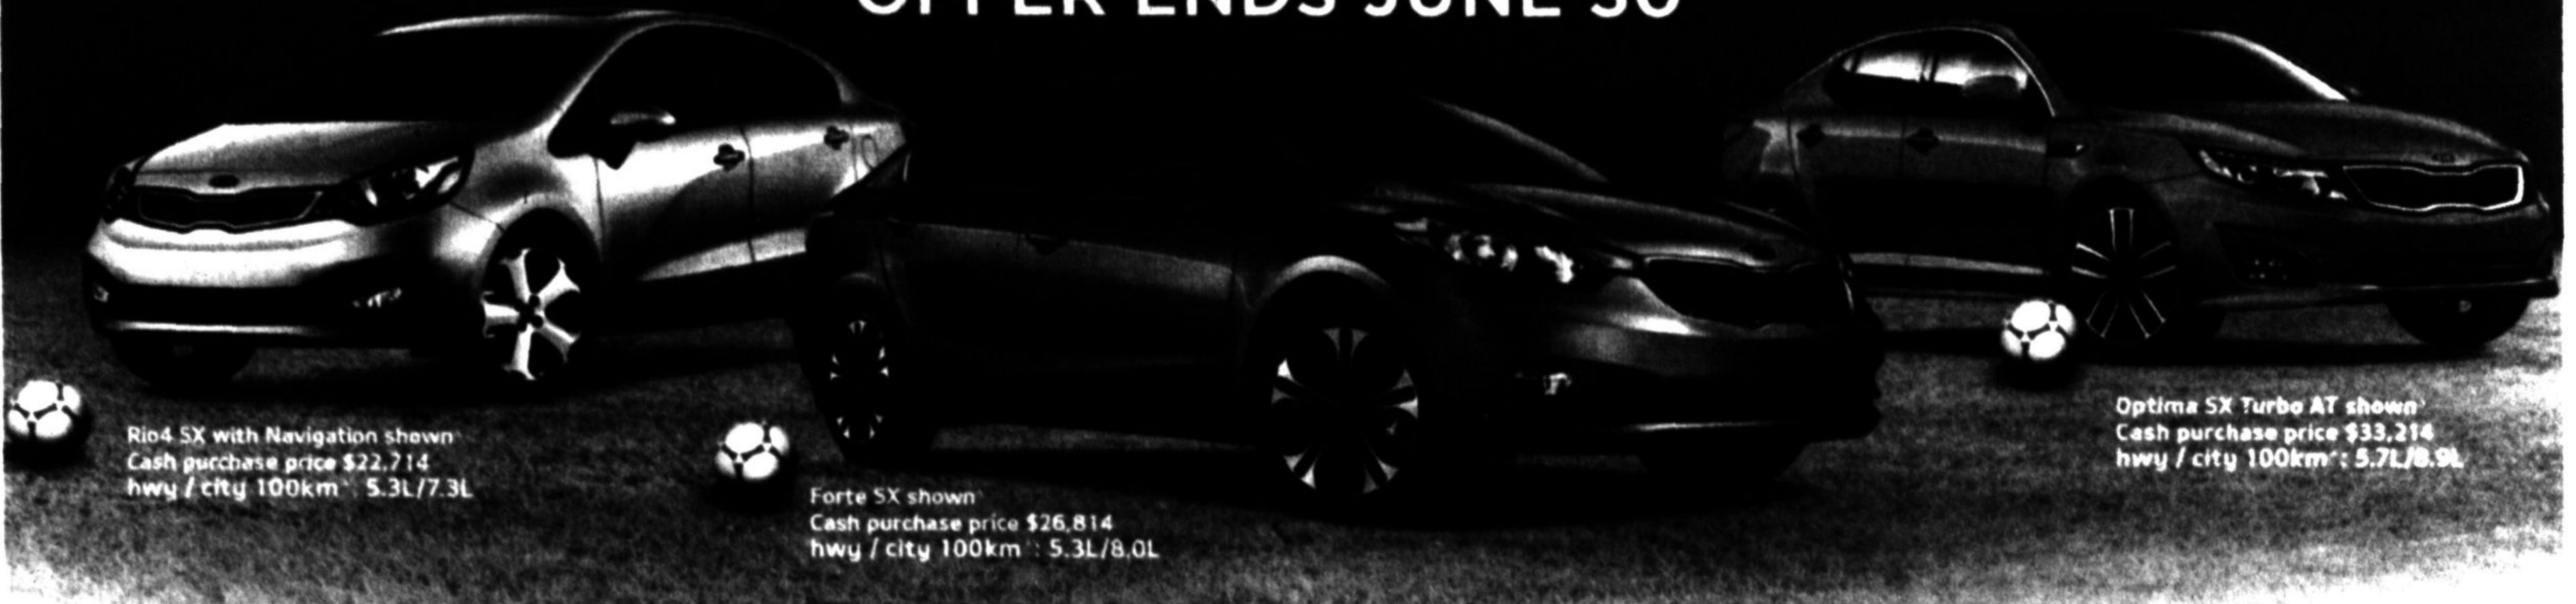

LONGMAN'S MARKHAM KIA

SCORE THE BEST PRICE

Receive a \$200 pre-paid Visa card with every purchase O.A.C.

WE CHALLENGE YOU TO FIND A BETTER PRICE

UP TO **0%** FINANCING **84** MONTHS PLUS **\$4,000** CASH BONUS UP TO **\$4,000** ON SELECT MODELS

OFFER ENDS JUNE 30TH

Rio4 SX with Navigation shown
Cash purchase price \$22,714
hwy / city 100km : 5.3L/7.3L

Forte SX shown
Cash purchase price \$26,814
hwy / city 100km : 5.3L/8.0L

Optima SX Turbo AT shown
Cash purchase price \$33,214
hwy / city 100km : 5.7L/8.9L