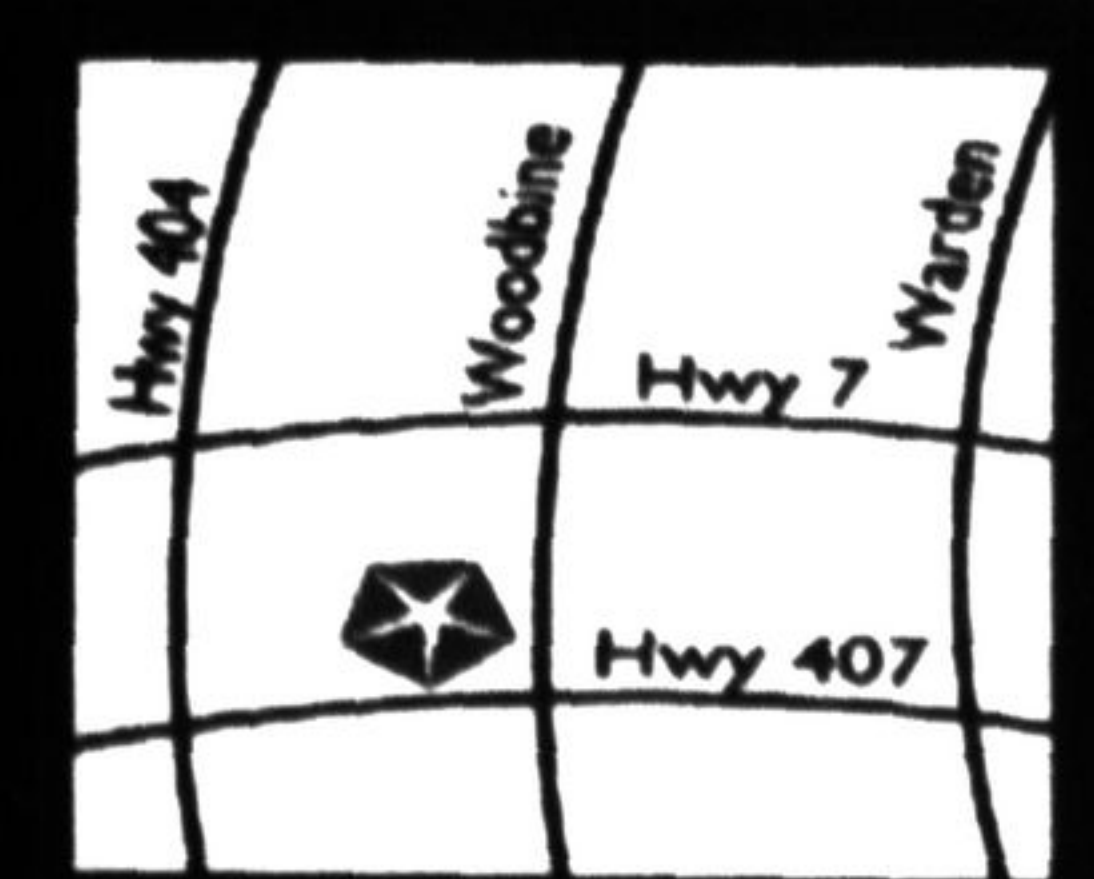

LONGMAN'S WOODBINE CHRYSLER
(Markham)
Jeep CHRYSLER DODGE
Proudly Serving Markham & Unionville Since 1983

WOODBINE CHRYSLER
905-415-2260
WWW.WOODBINECHRYSLER.CA
6260 WOODBINE AVE., MARKHAM
(SOUTH OF HWY. 7, WEST SIDE, ACROSS FROM COSTCO)