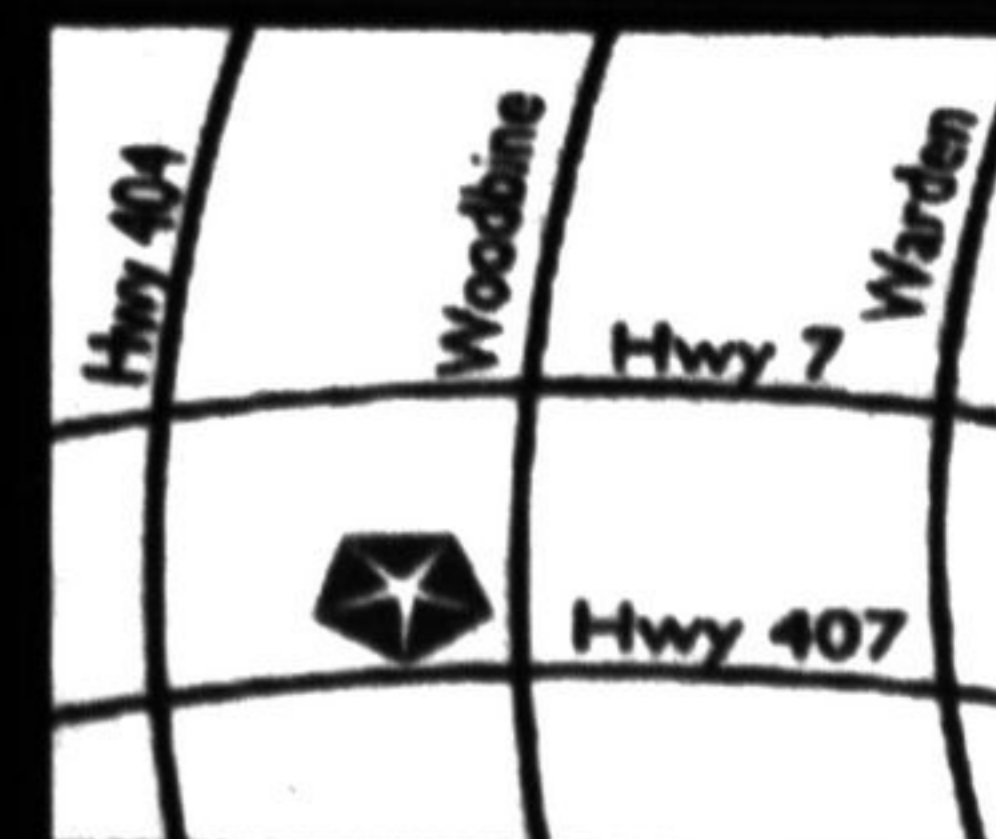

LONGMAN'S WOODBINE

(Markham)

CHRYSLER

Proudly Serving Markham & Unionville Since 1989

WOODBINE CHRYSLER

905-415-2260

WWW.WOODBINECHRYSLER.CA

8280 WOODBINE AVE., MARKHAM
(SOUTH OF HWY. 7, WEST SIDE, ACROSS FROM COSTCO)