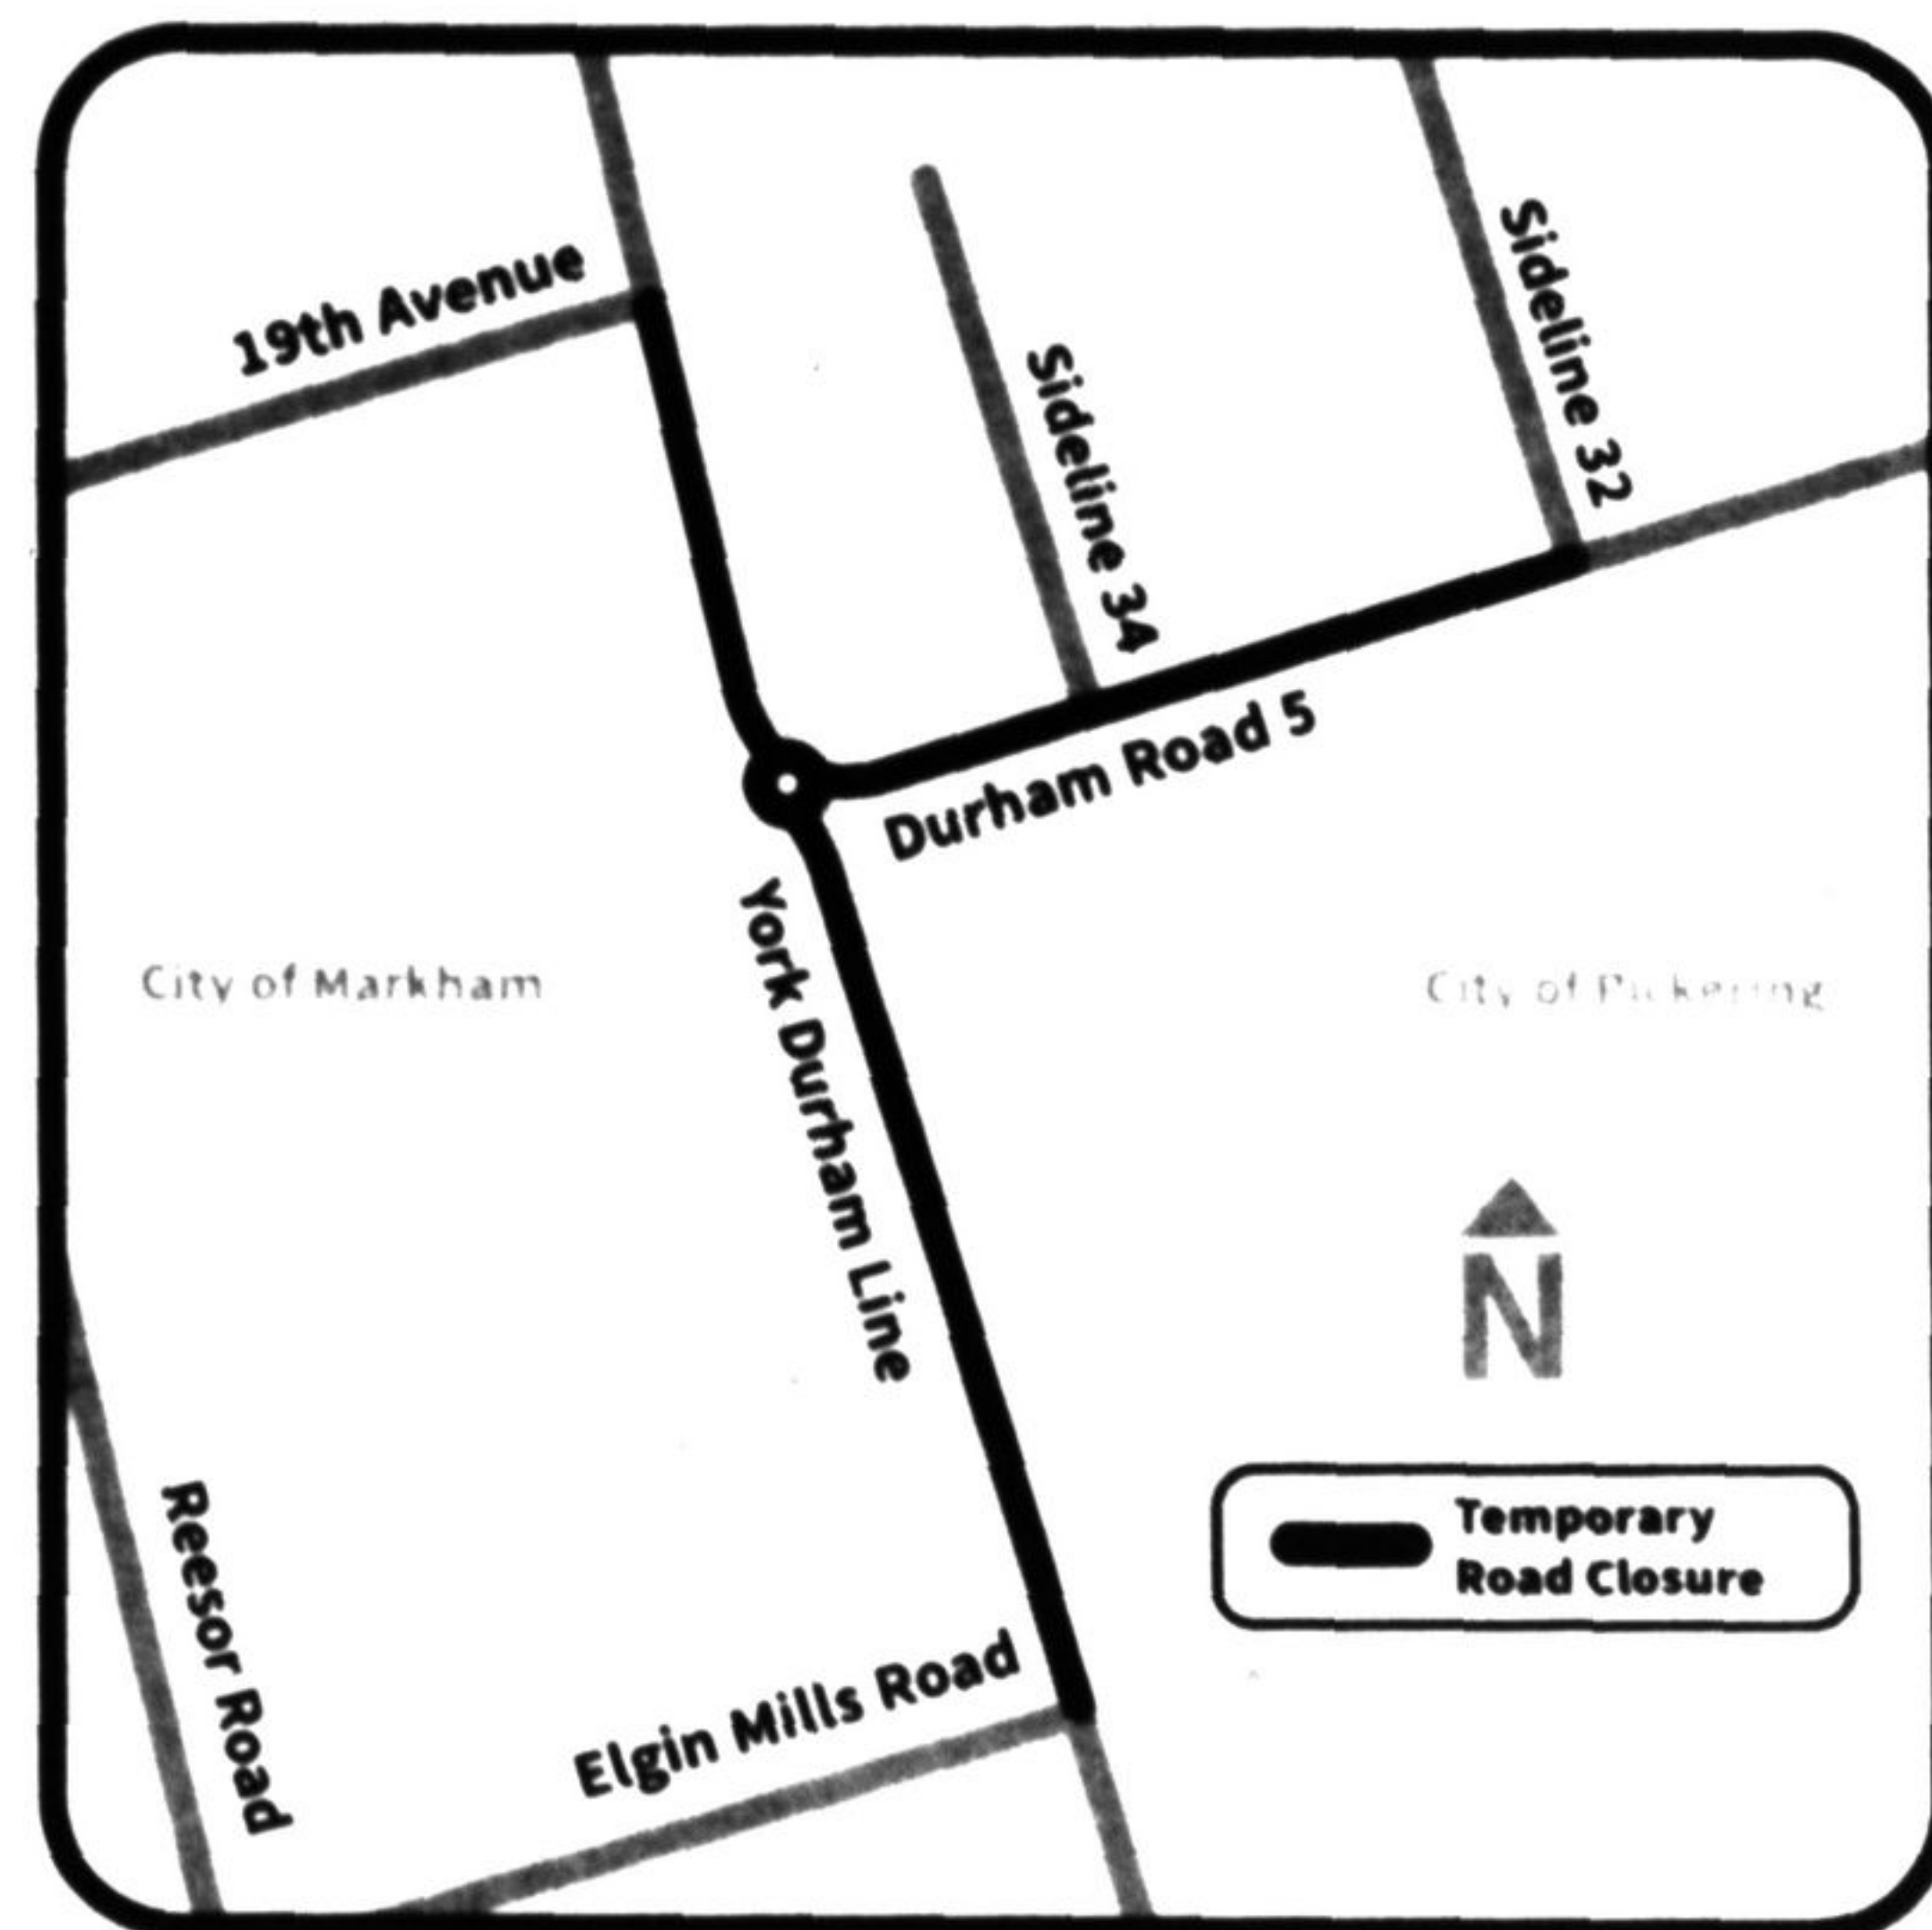

Please direct general inquiries to:

Jamal Ahmed
Project Manager
The Regional Municipality of York
Phone: 905-830-4444, ext. 75955
Email: jamal.ahmed@york.ca

Bill Fisch
York Region Chairman and CEO

Daniel Kostopoulos
Commissioner
Transportation and Community
Planning Department

GREAT|STREETS
Building Roads that Build Community

York Region