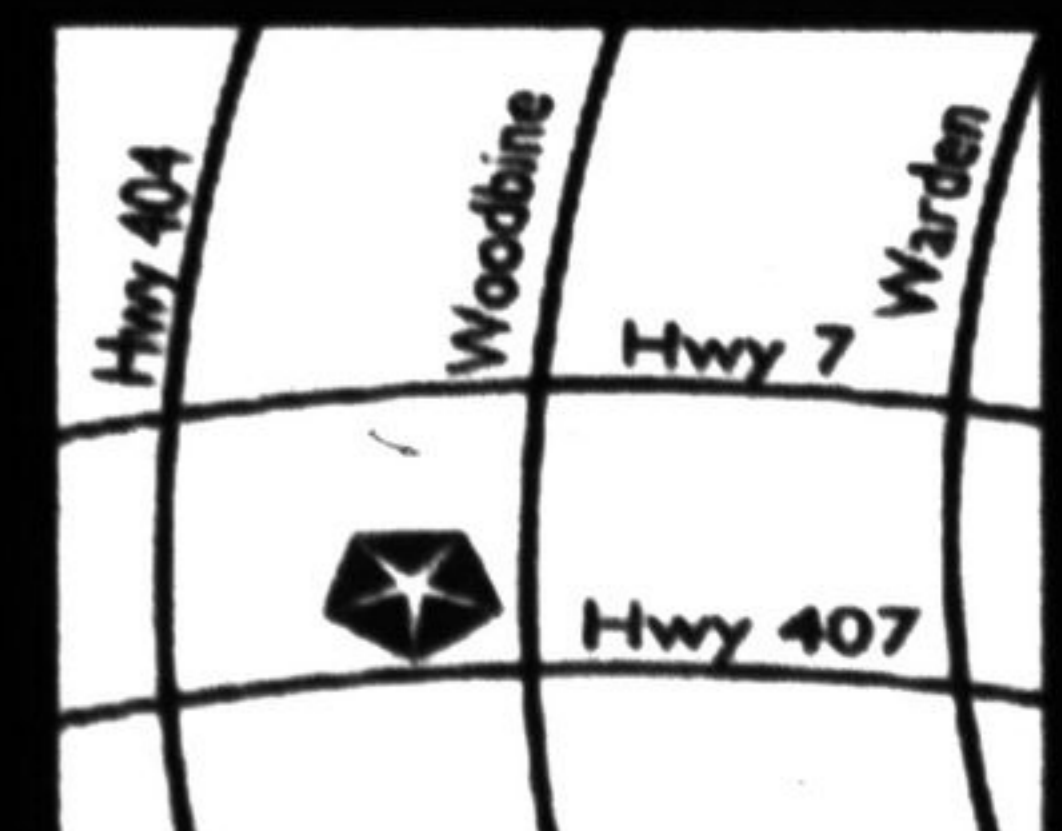

LONGMAN'S  
**WOODBINE**

CHRYSLER  
(Markham)

Proudly Serving Markham & Unionville Since 1983

**WOODBINE CHRYSLER**  
**905-415-2260**

WWW.WOODBINECHRYSLER.CA

8280 WOODBINE AVE., MARKHAM  
(SOUTH OF HWY. 7, WEST SIDE, ACROSS FROM COSTCO)