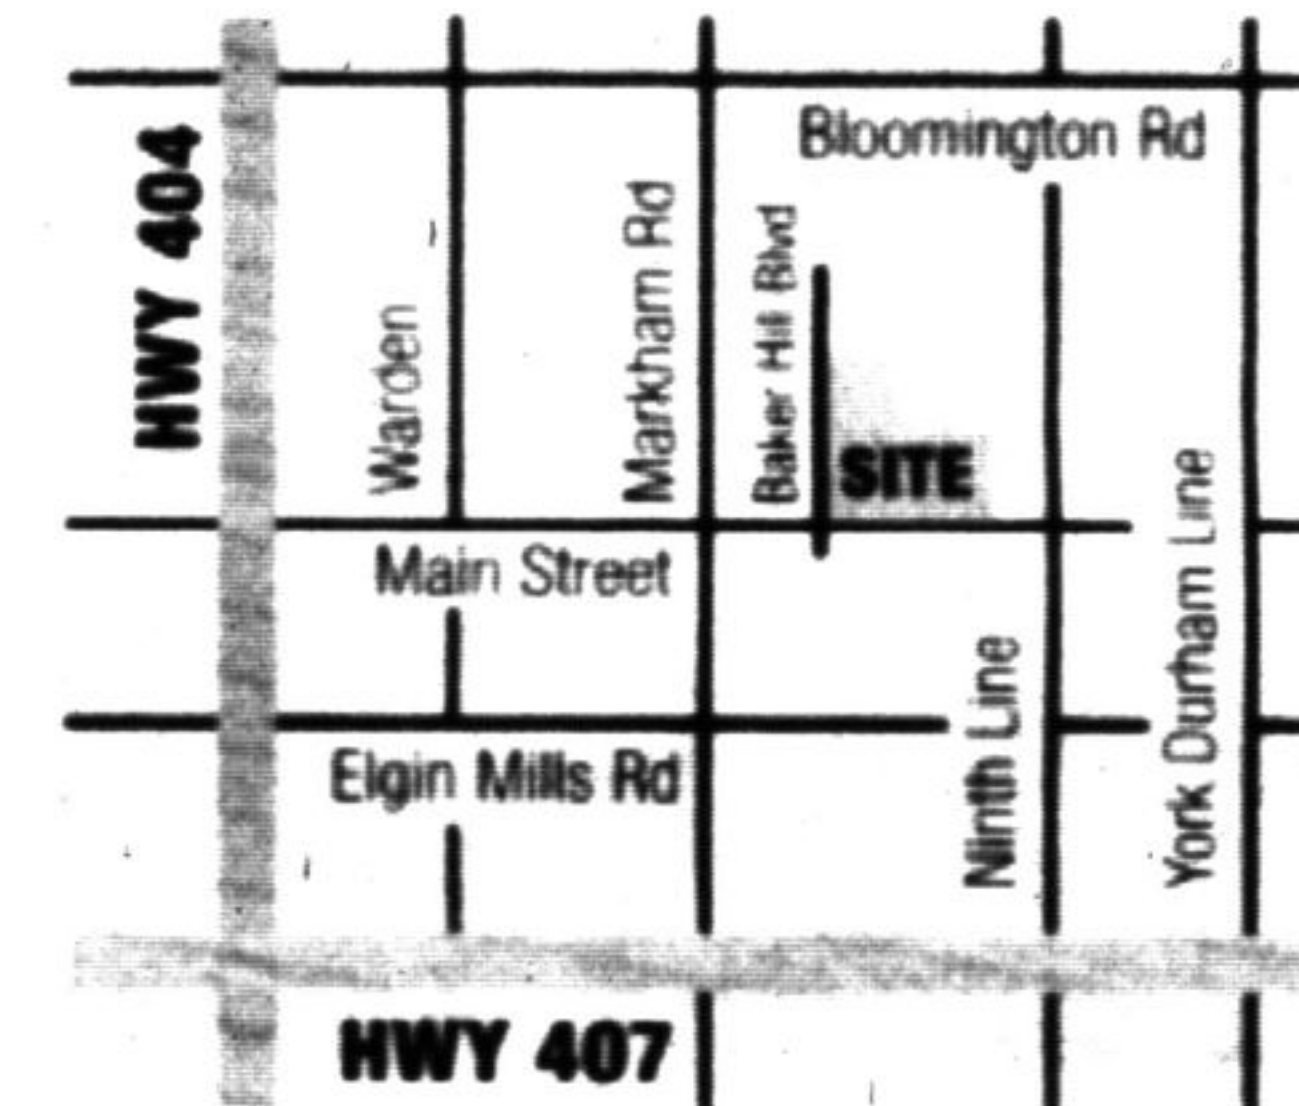

Orchard Park

MAIN ST. STOUFFVILLE

the **Parkside**
Collection

NEW RELEASE - NOW AVAILABLE

Purchase this
Weekend and Receive a
FREE Napoleon BBQ

Parkside Living comes to Stouffville

Introducing a new release of Urban and Terrace Towns ideally located around an expansive park perfect for walking, biking and meeting your neighbours.

Urban Townhomes 1,256 sq.ft.

from \$ **342,490**

Terrace Towns from \$409,490, Traditional Towns from \$452,490

Sales Centre

A: 5450 Main Street
Stouffville L4A 7X5
Enter off Baker Hill Blvd.
T: 905 642 1928