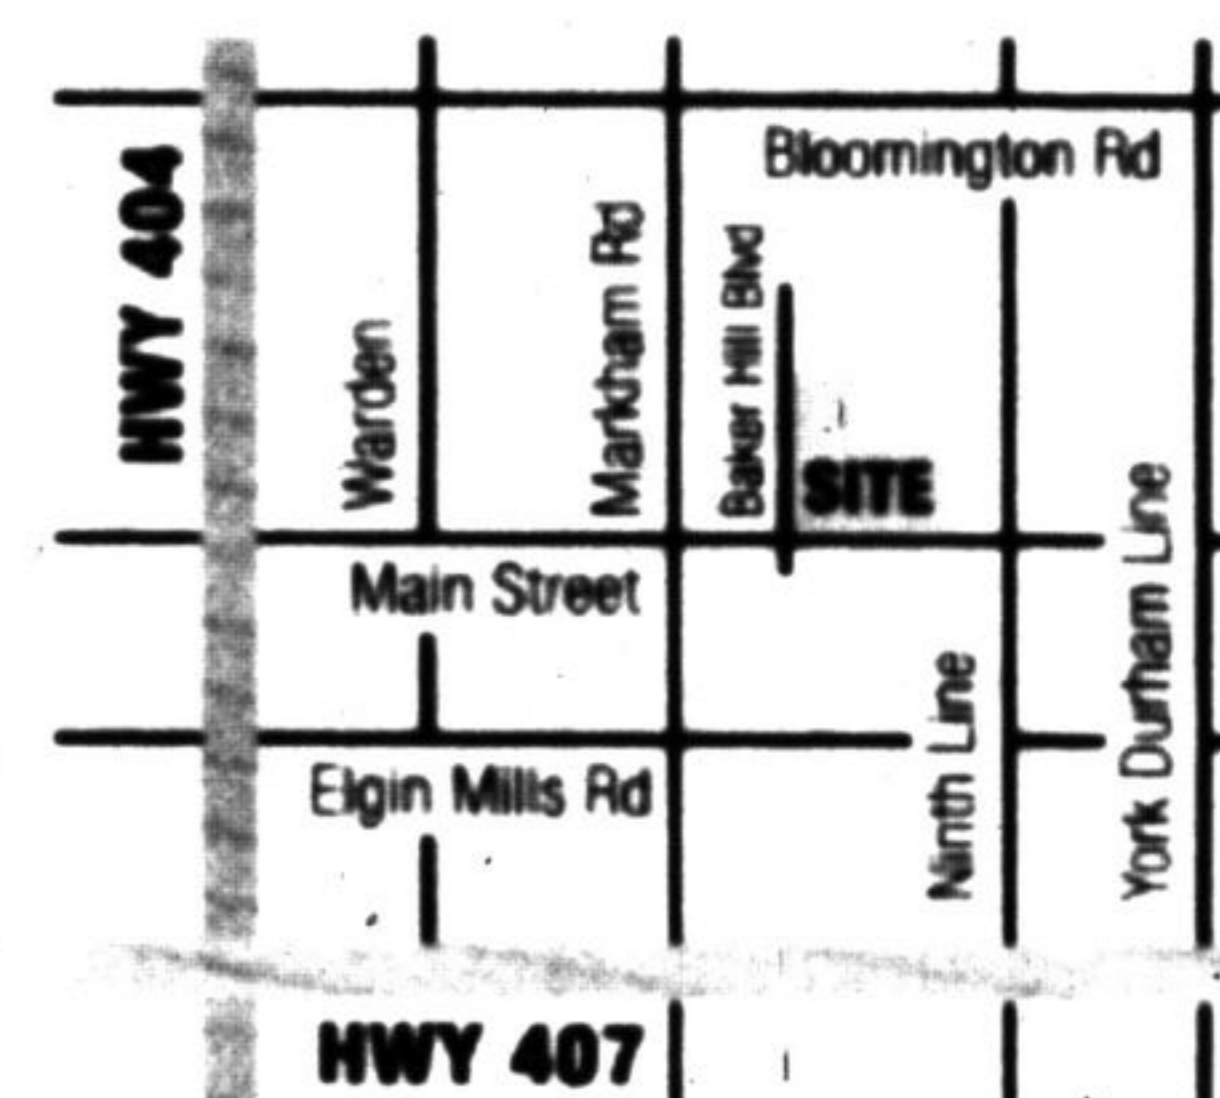

- Open Concept Floorplans • 2 & 3 Bedrooms • 2.5 Baths
- 2 Car Parking • Private Patio Off Kitchen

Urban Townhomes 1,256 sq.ft.

from \$ **344,990**

Terrace Towns from \$399,990, Traditional Towns from \$445,490