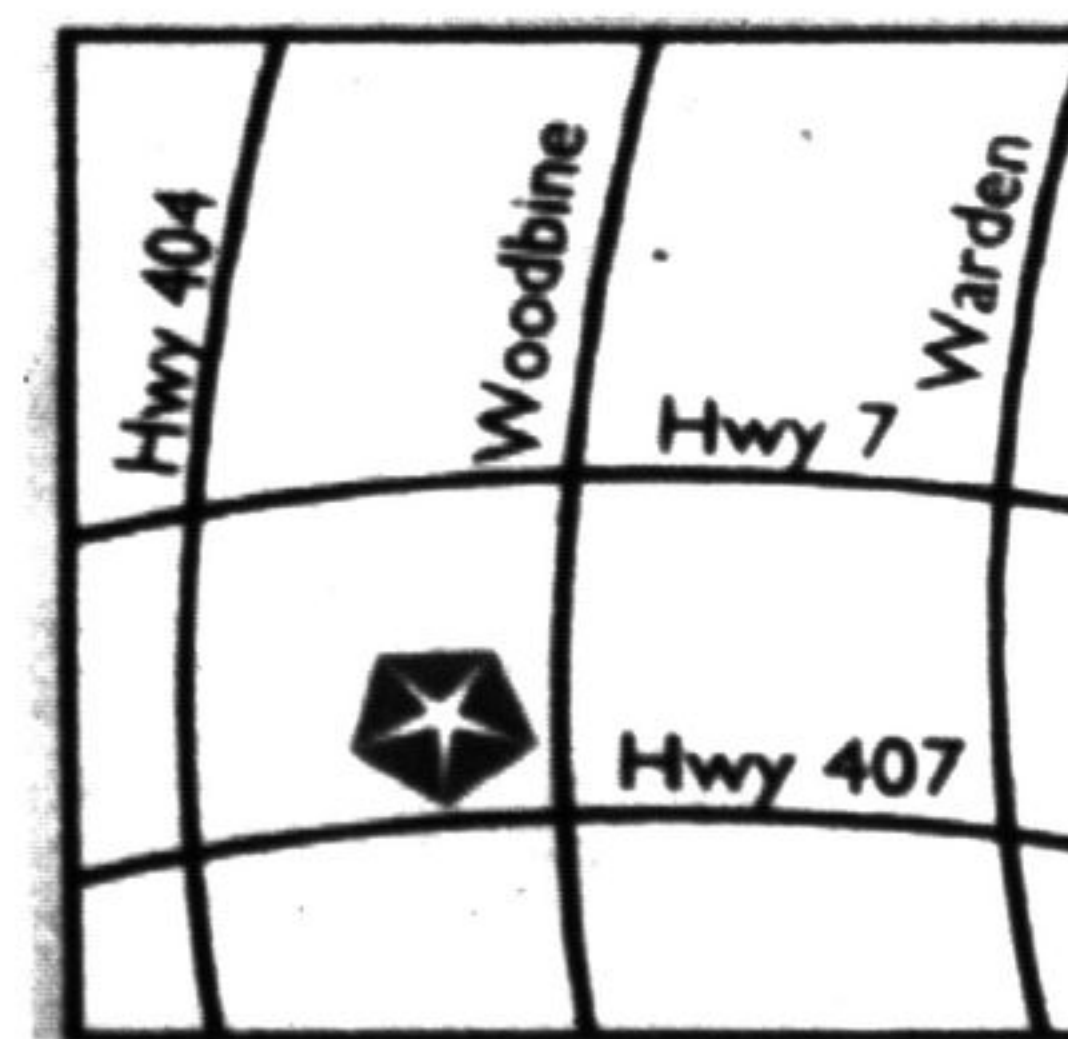

LONGMAN'S
WOODBINE

(Markham)

CHRYSLER

DODGE

Proudly Serving Markham & Unionville Since 1983

2013 Dodge Ram Quad Cab

Starting From:

27,995