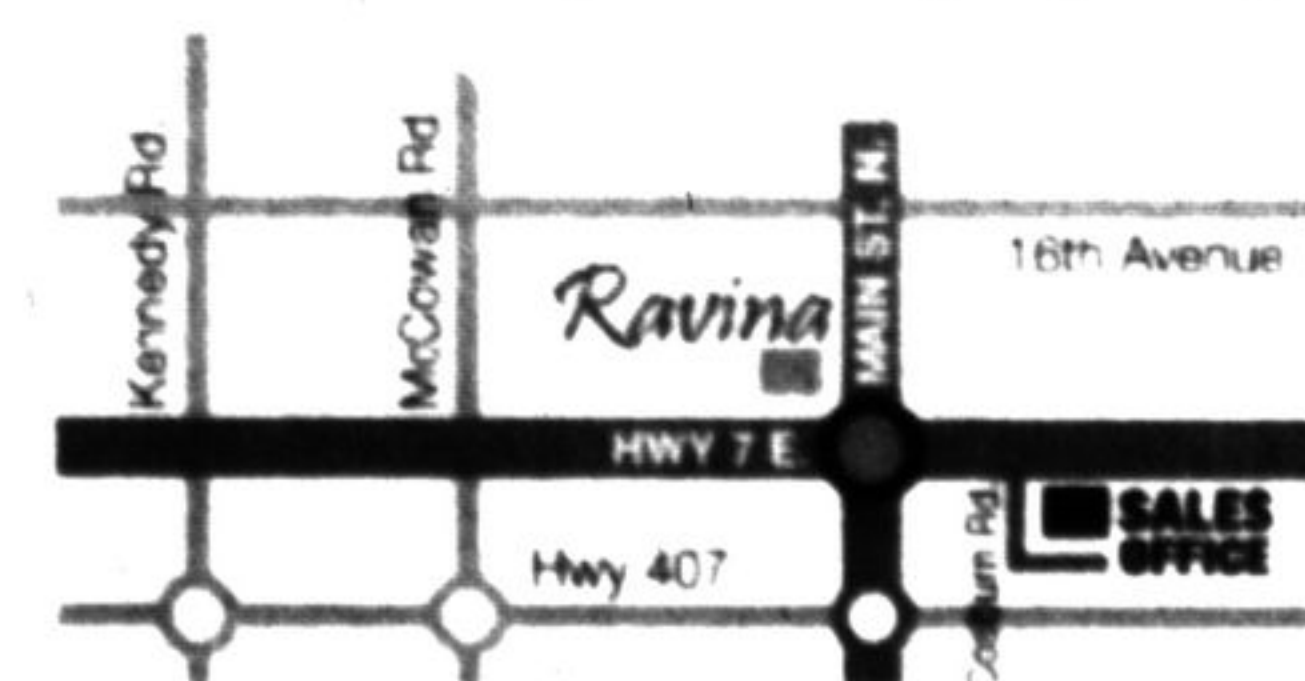

'CABLE'S OUT'

Residents in the area of Warden Avenue and Stouffville Road may have had trouble with their cable and home phones after a truck took out a utility box before hitting a tree near the intersection Thursday. The trucker said a northbound truck made a turn on Stouffville Road eastbound right in front of him, requiring him to take evasive action, Jamie Dixon of York Regional Police said.

**HERITAGE DISTRICT
MAIN STREET MARKHAM & HWY 7 E.**

ONE BEDROOM
FROM THE LOW

\$200's

**NEW
PRICE**

**30%
SOLD**

Regular office hours are: **Monday - Friday: 9:30am- 6pm;**
Saturday & Sunday: 11am- 6pm
Sales hours are: **Monday - Thursday 1pm- 6pm;**
Saturday & Sunday: 1pm- 6pm