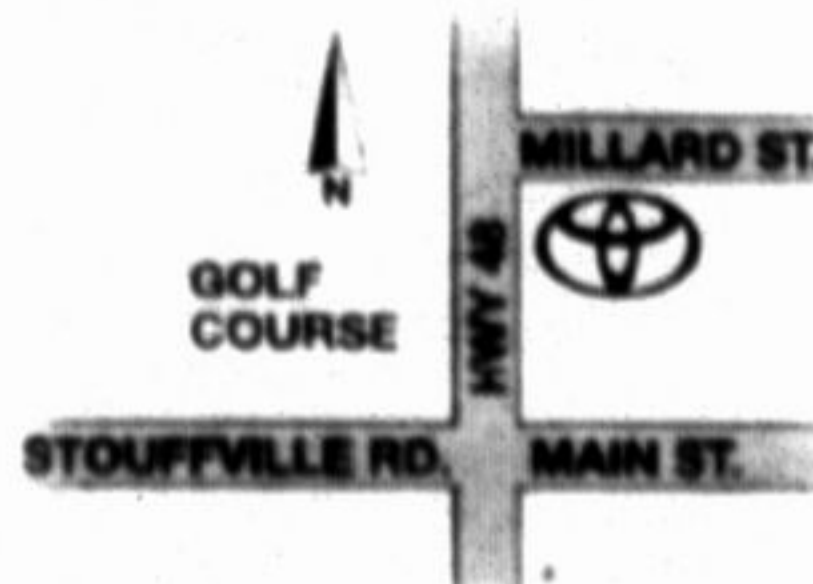

CONVENIENT SERVICE HOURS:

Mon.-Thurs. 7am to 8pm
Friday 7am to 6pm
Saturday 8am to 4pm

Stouffville
TOYOTA

Getting There. Starts Here.

1288 Millard Street, Stouffville • www.stouffvilletoyota.net • (905) 642-6688 or (416) 921-1288