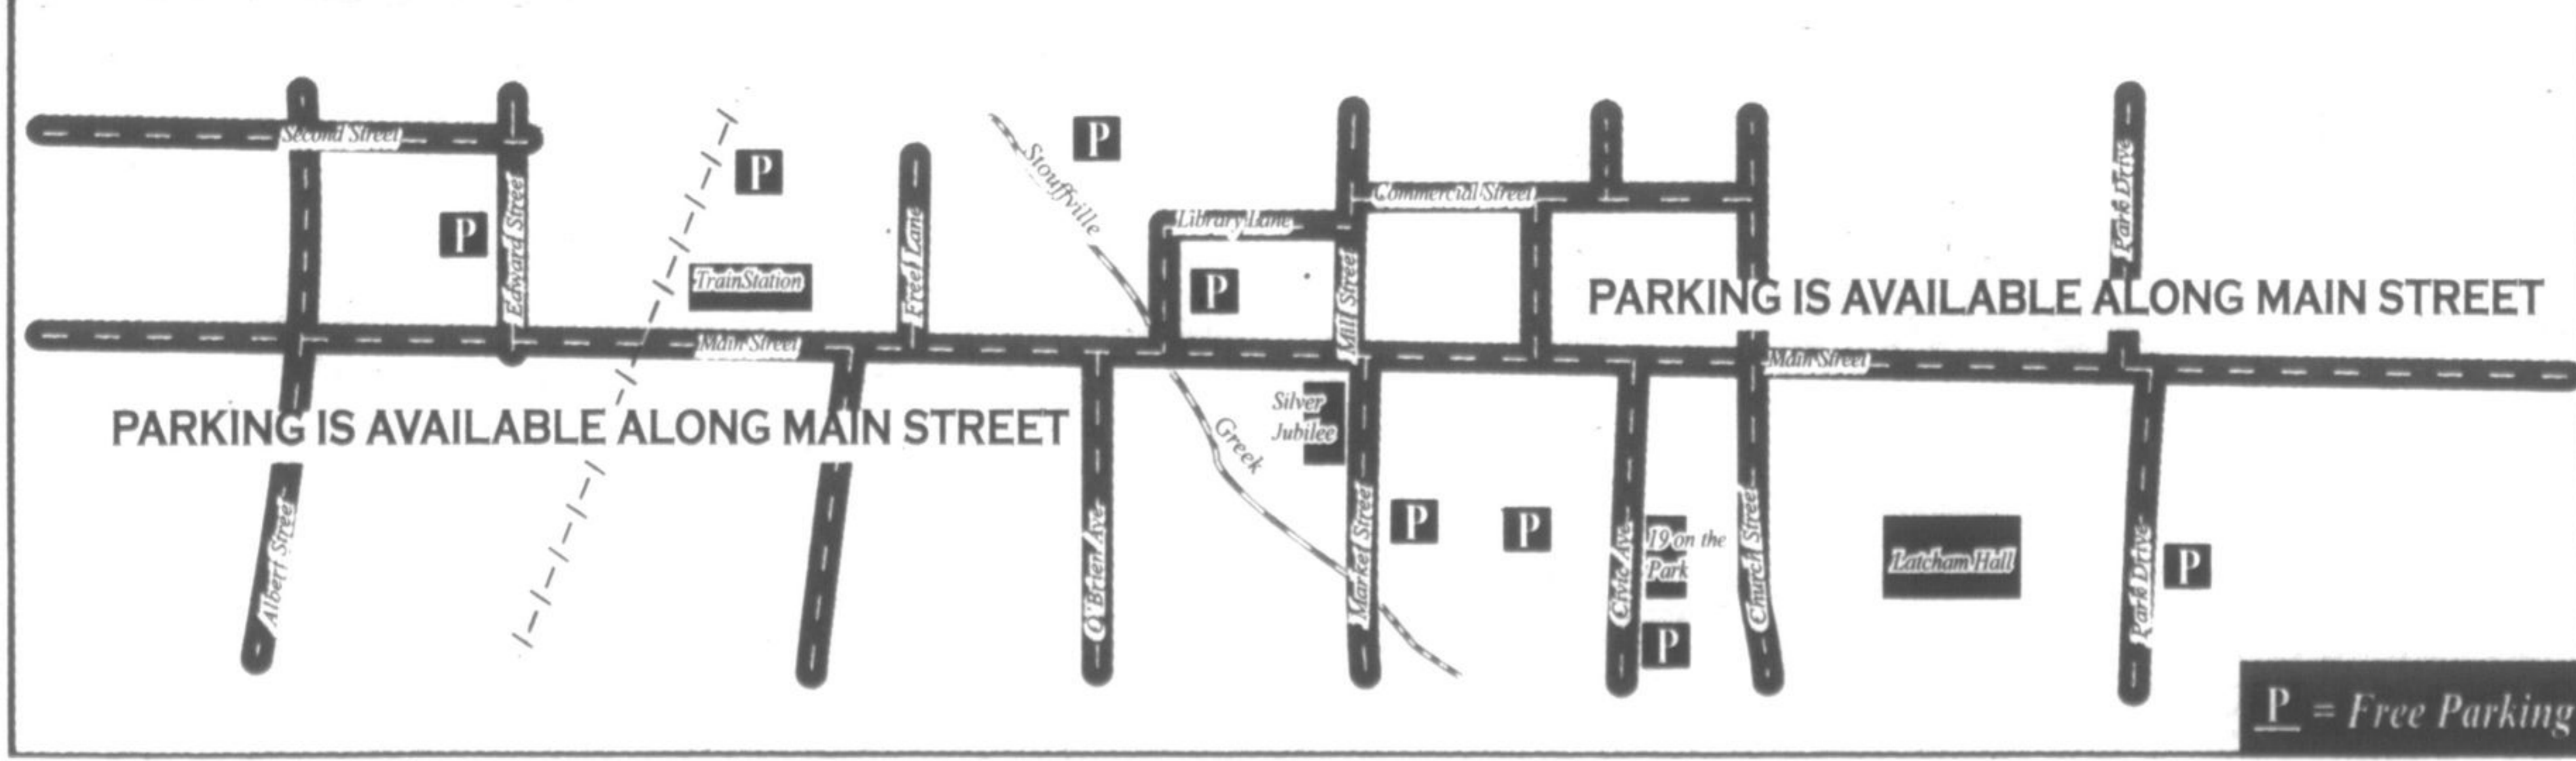

Shop Downtown

Downtown Shoppers:
Remember to cash in your Gift Certificates by December 31st, 2010