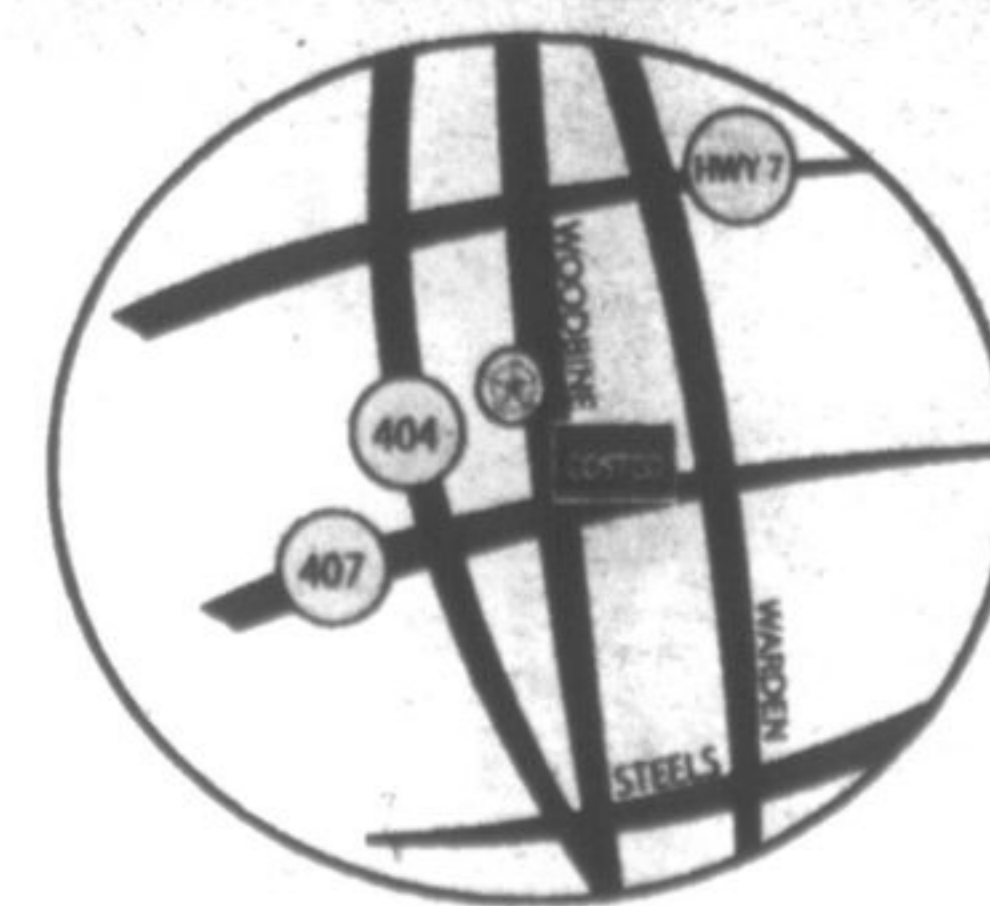

905-415-2260

WWW.WOODBINECHRYSLER.CA

8280 WOODBINE AVE., MARKHAM (SOUTH OF HWY. 7, WEST SIDE, ACROSS FROM COSTCO)

All new vehicle prices are plus HST only. Customer cash discounts have been added to the sale prices. **Bi-weekly payments are plus HST only. COB example, \$20000 financed at 3% APR over 84 months. COB is \$2198.68. Payment is \$264.27 per month. 3% APR is a variable rate. Offer valid until October 23rd, 2010. Vehicles may not be exactly as shown. See dealer for full details