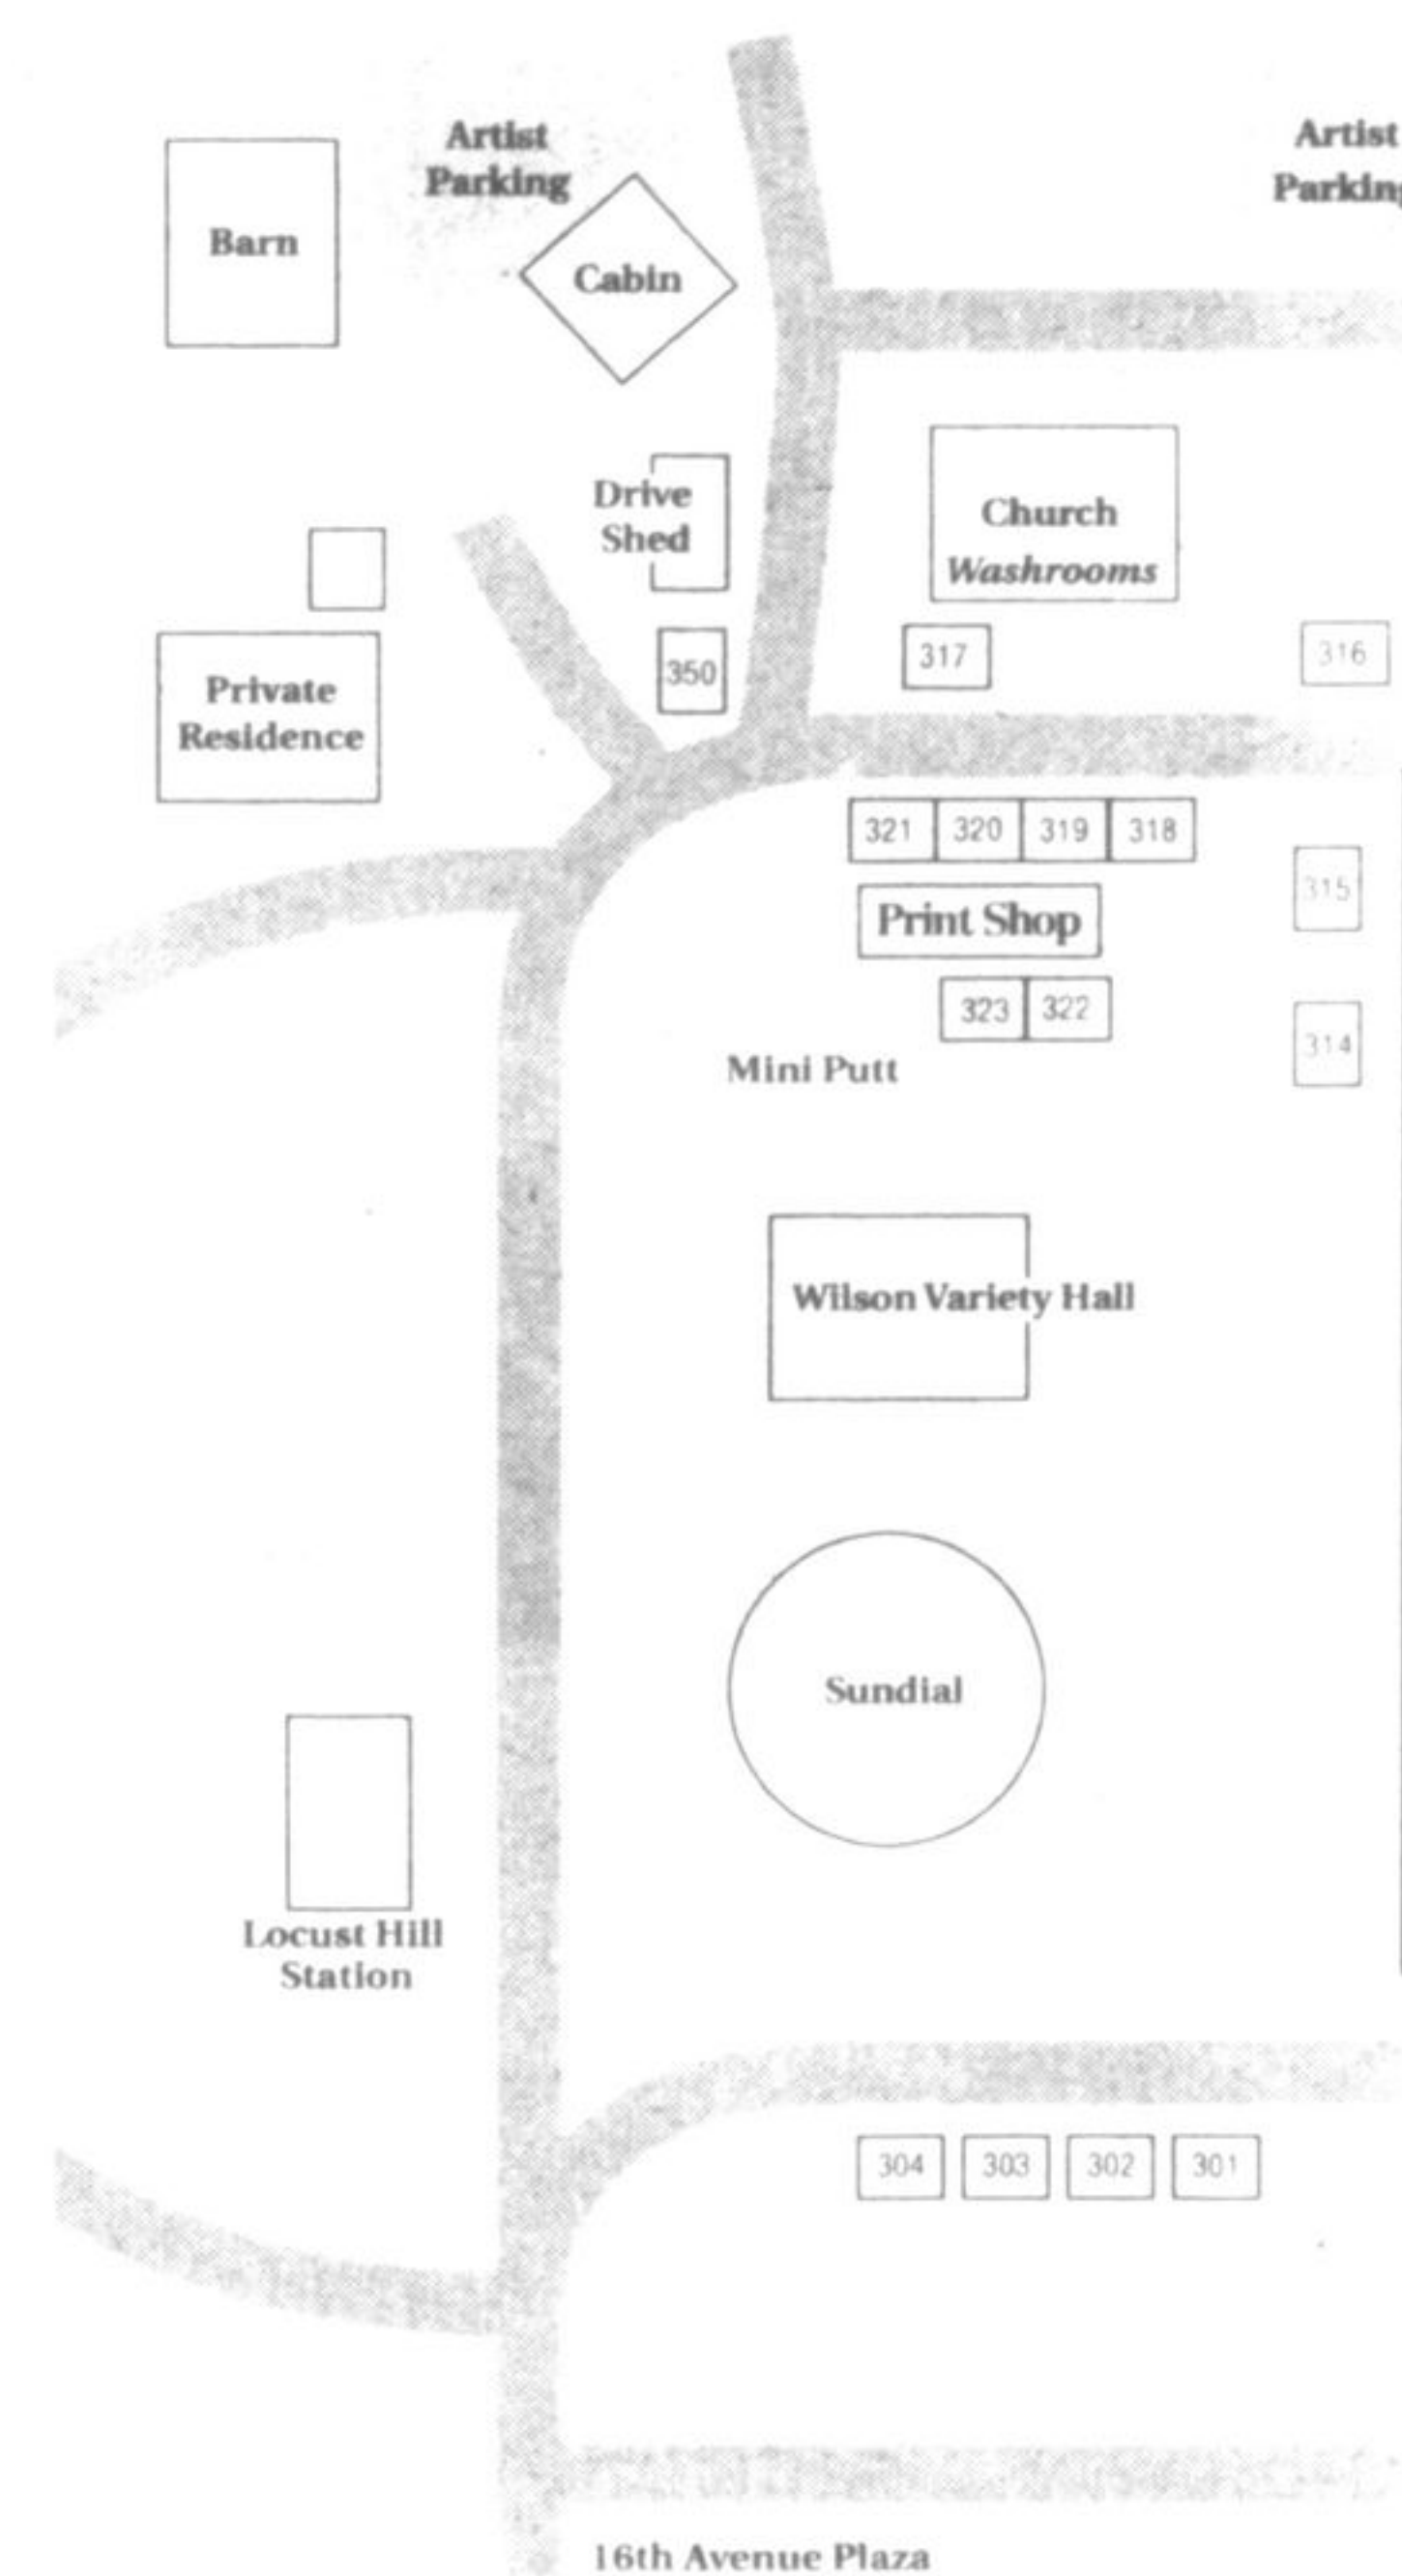

ART IN
July 17 & 18, 2010

Markham

Entrance off of Hwy 4

\$4 Adults • \$3 Seniors

Silent Auction

11am - 3pm Saturday & Sunday
proceeds to support the

PRODUCED BY

MARKHAM
ECONOMIST & SUN