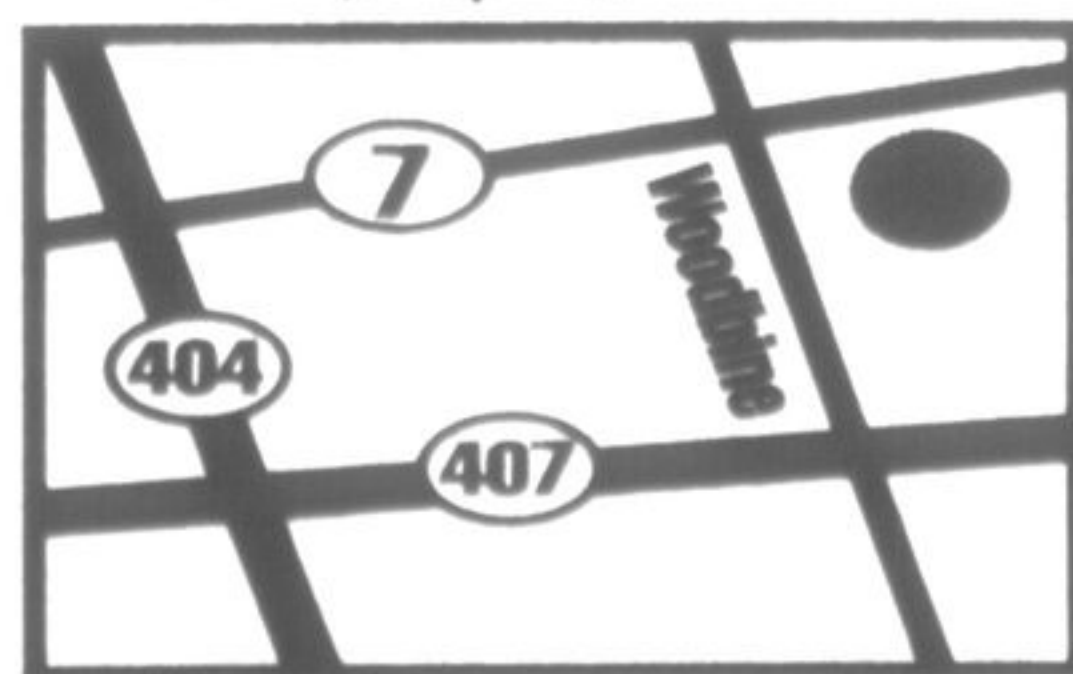

See our Complete Line up at eastsidegm.ca