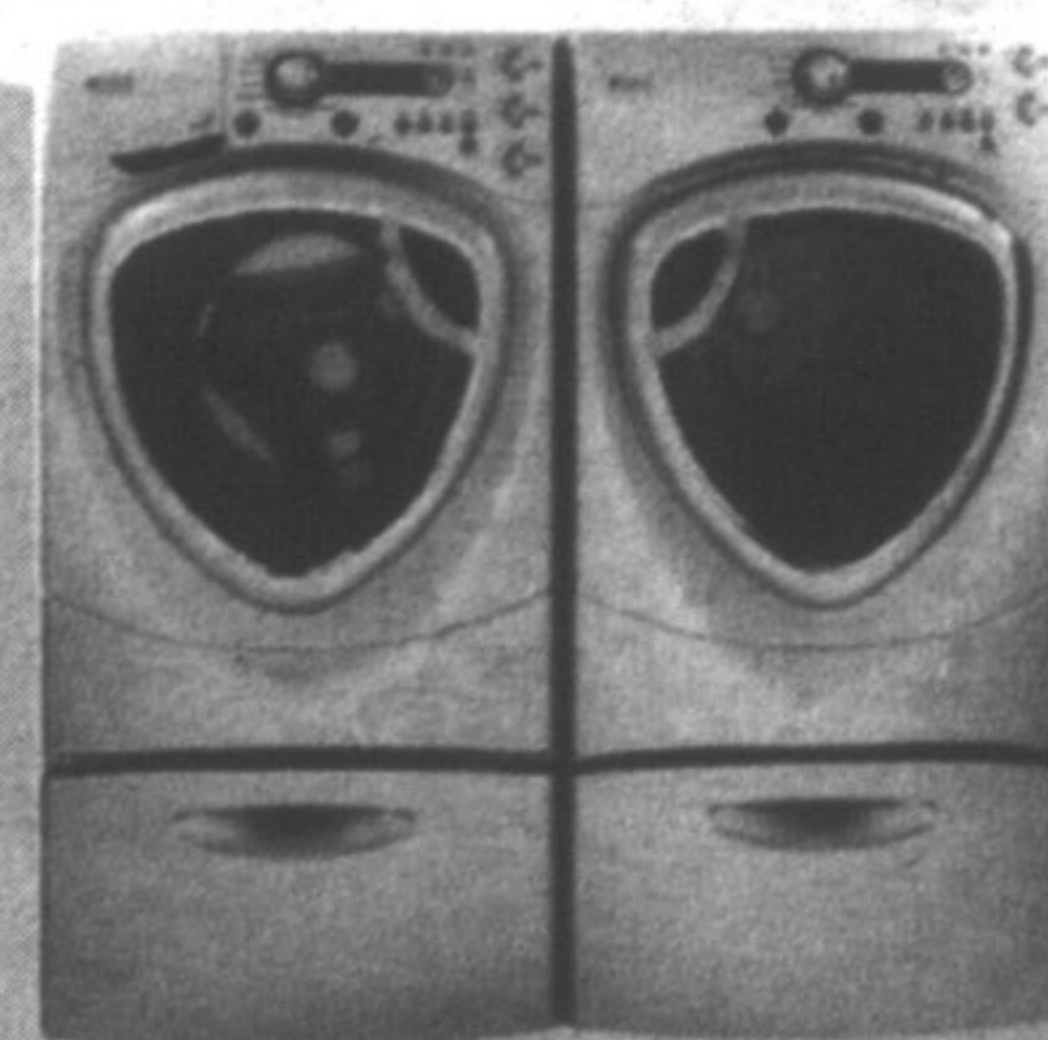

STAINLESS Refrigerator
• GLASS GLIDE-OUT SHELVING
• FILTERED ICE & WATER

MSRP: $1699

QUAN'S
Price **$1288***