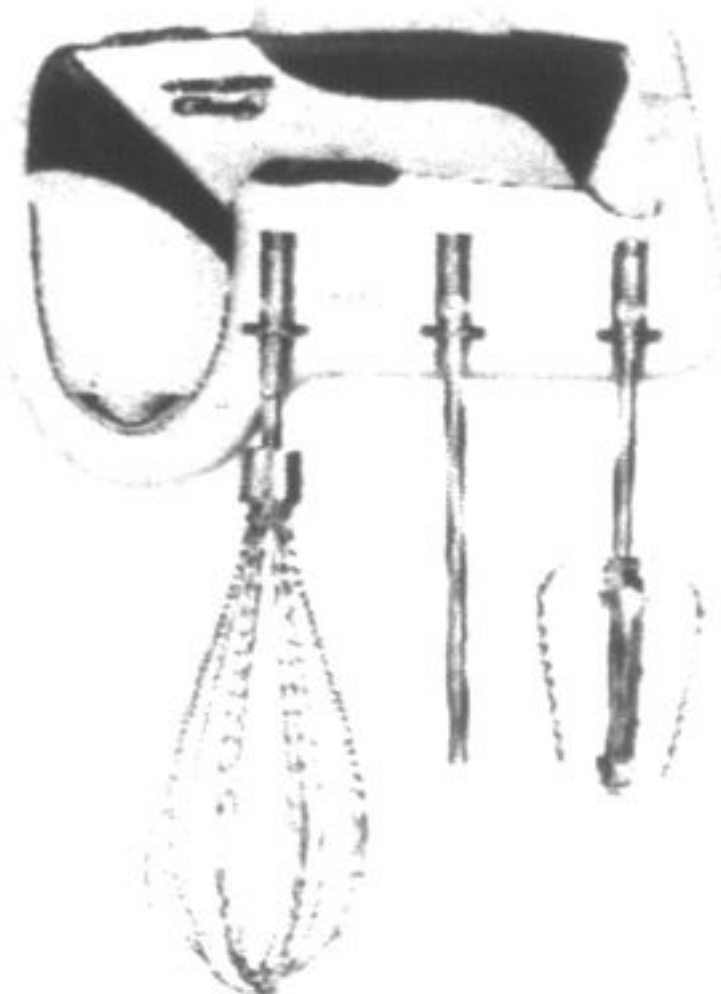

Large Bath Sheet  
30"x60"  
92-9900

\$7.75

**Black and Decker 3-in-1  
Hand Blender - Cordless**

**SALE**  
**\$9.99**  
SAVE  
**70%**  
REG.  
**\$34.99**

43-2106

**Drinking Glasses - Set of 4**  
• Special Buy