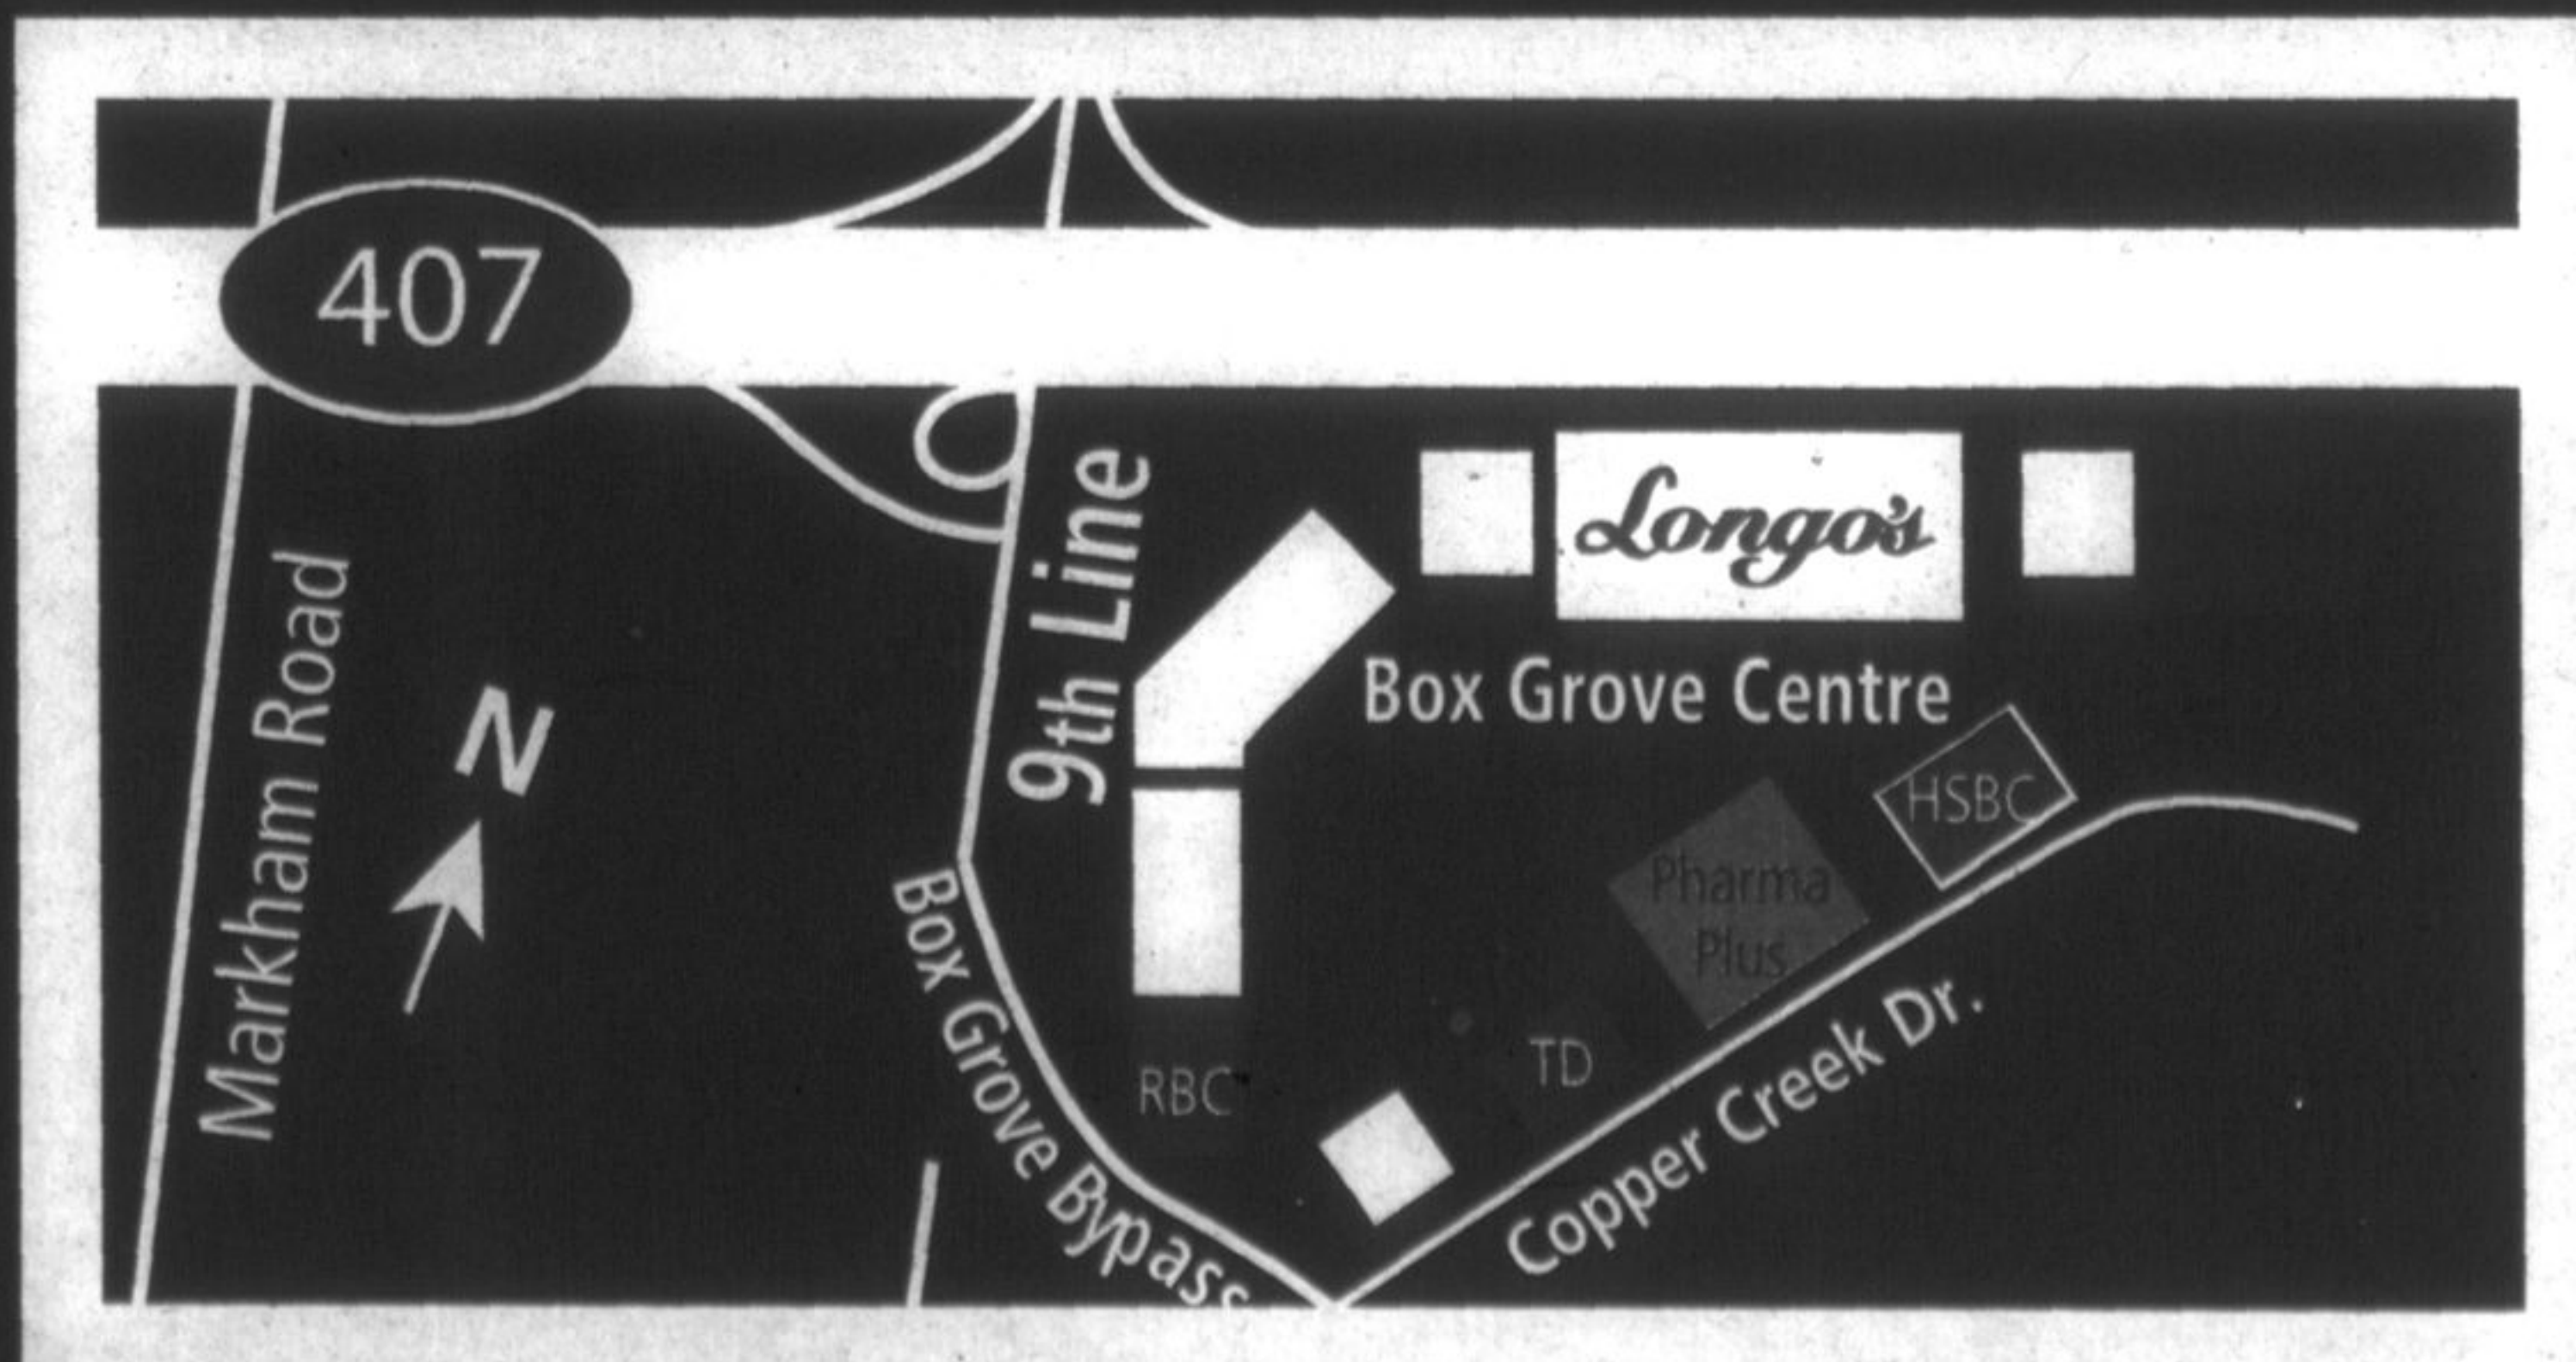

Longo's
Since 1956

Now Open

HWY 407 & 9th Line

Longo's
Box Grove Centre
Tel.: 905.209.7655
Fax: 905.209.7656
Mon-Fri 7am-10pm
Sat, Sun 7am-8pm