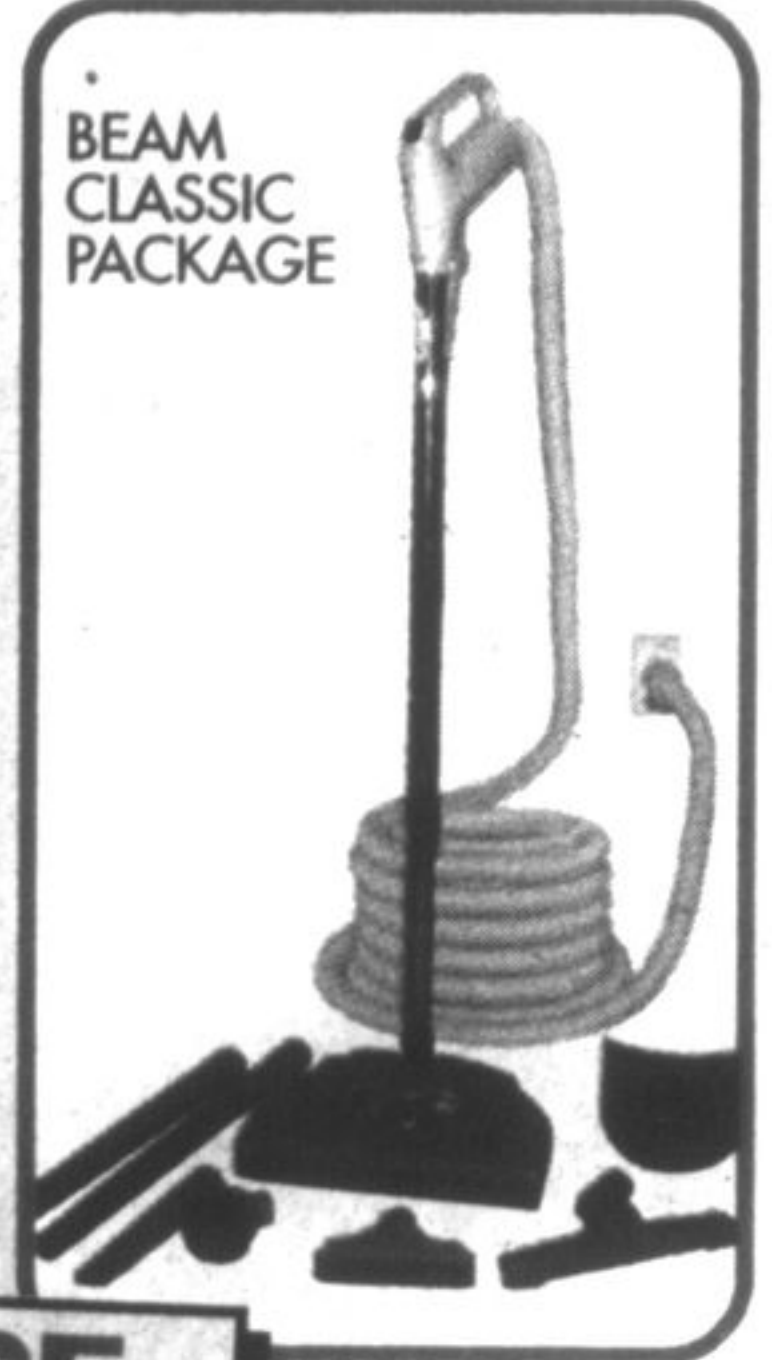

BEAM CLASSIC PACKAGE

FREE RETRACTABLE HOSE!

10' to 30' with Remote On/Off Switch

Valued at $180 LIMITED QUANTITIES
with complete system purchase