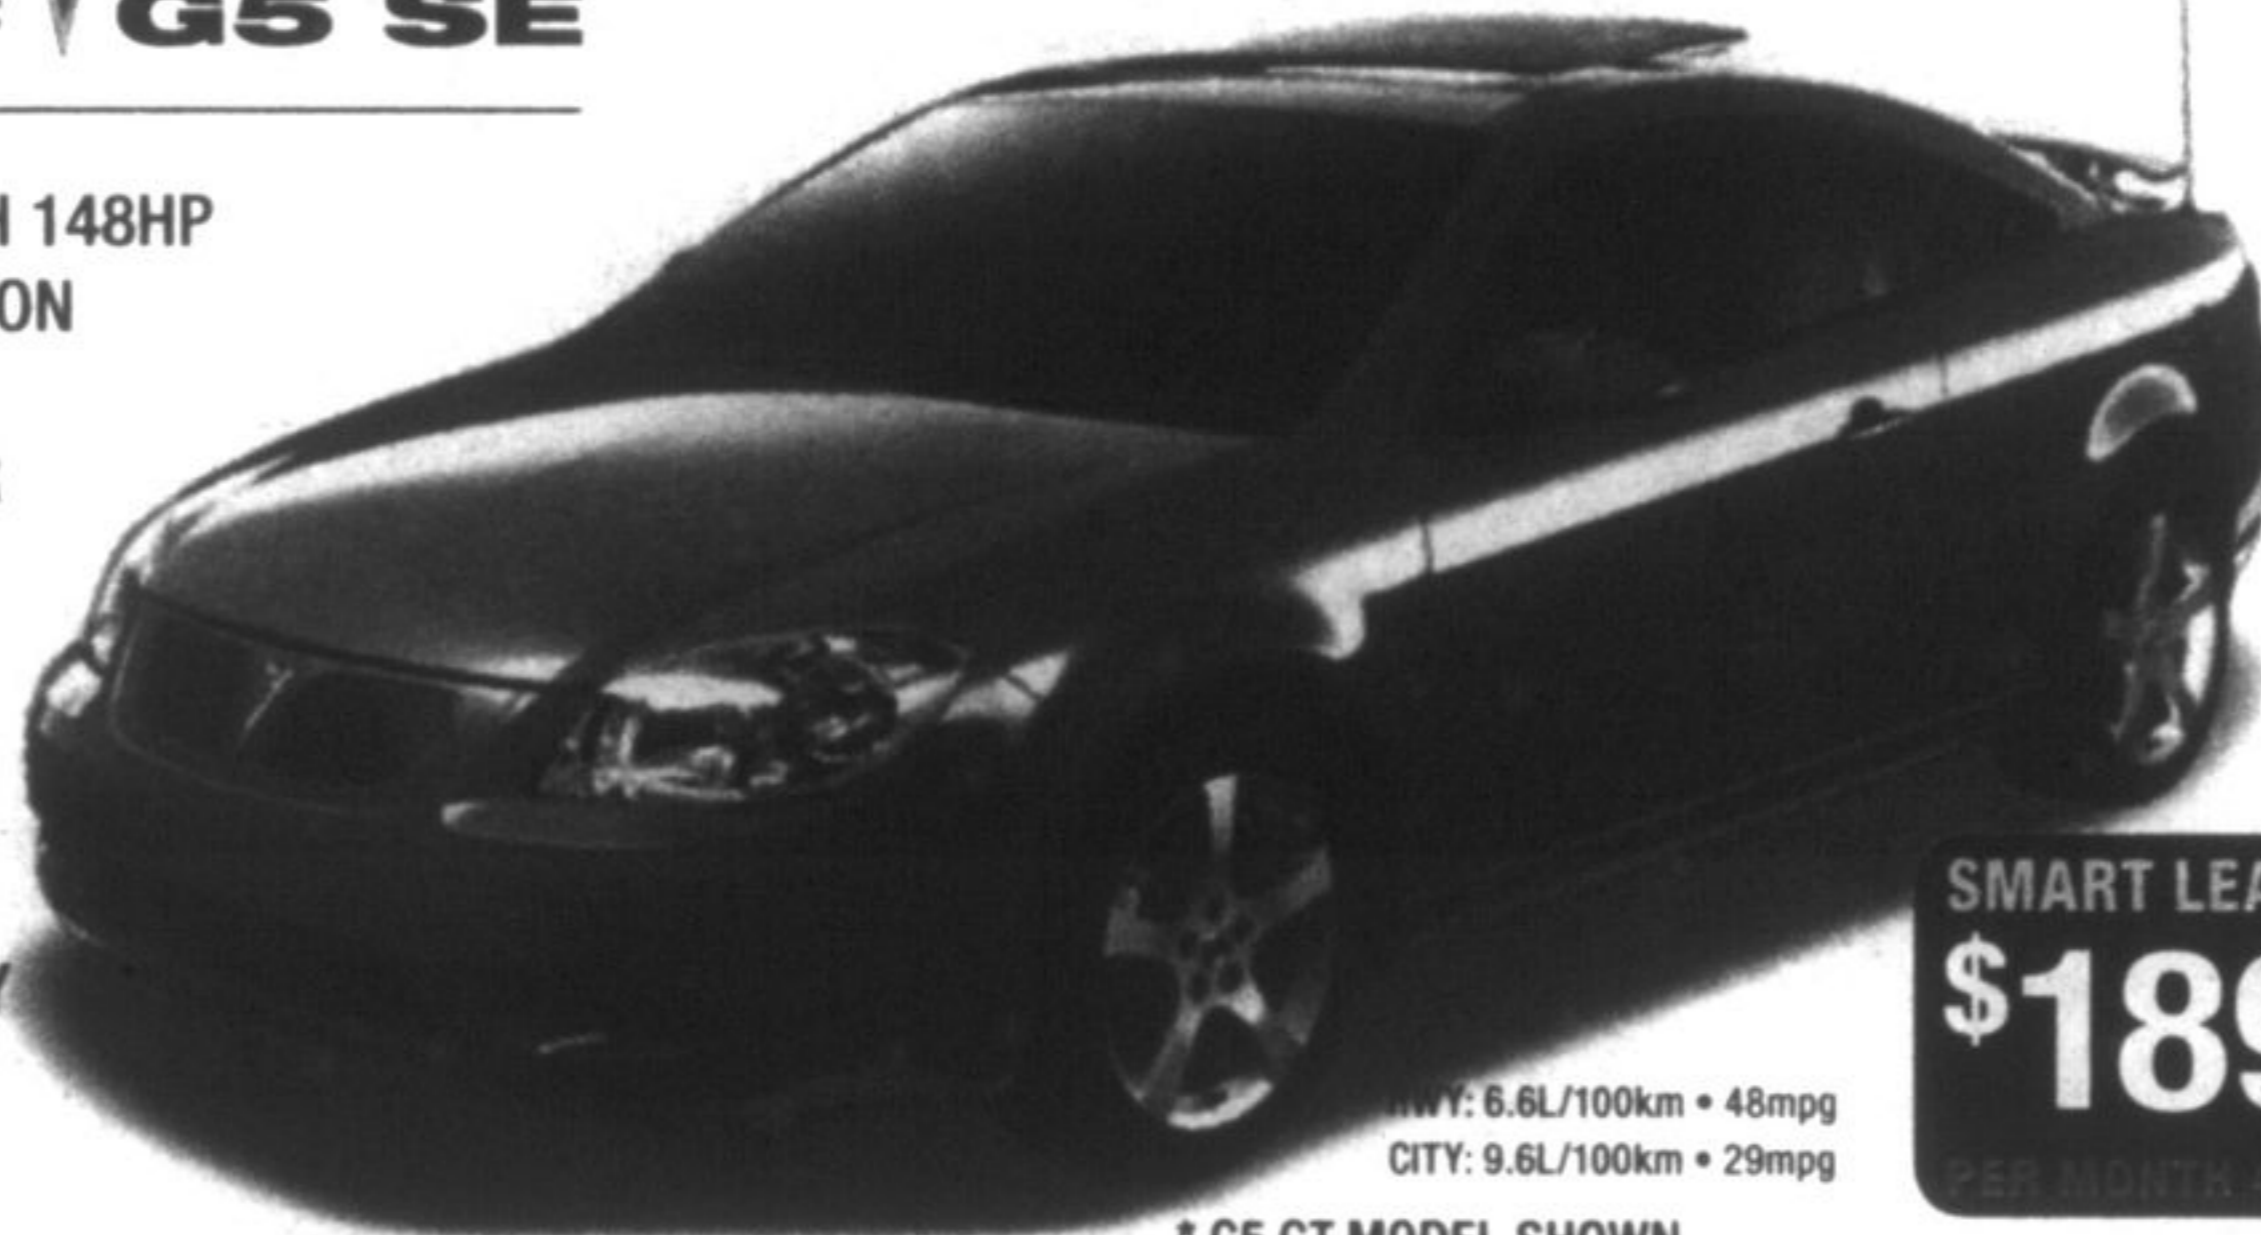

unionville

WINTER WINDFALL EVENT

NOW **0%** PURCHASE FINANCING FOR **72** MONTHS*

ON WAVE SPECIAL EDITION
AVAILABLE IN HATCHBACK OR SEDAN

G5 SPECIAL EDITION
AVAILABLE IN COUPE OR SEDAN

G6 RIVER'S EDITION
AVAILABLE IN COUPE OR SEDAN

GET MORE FOR YOUR MONEY FROM PONTIAC

PONTIAC G5 SE
2008

- ECOTEC® 2.2L 4CYL WITH 148HP
- AUTOMATIC TRANSMISSION
- AIR CONDITIONING
- POWER WINDOWS, DOOR LOCKS AND MIRRORS
- CD PLAYER WITH MP3 PLAYBACK
- iPod® AUDIO INPUT JACK
- REMOTE KEYLESS ENTRY
- CRUISE CONTROL

$18,399 Purchase Price*

ST#G327 D#56269

0% FOR UP TO 72 MONTHS

Upgrade to the SE Sport Model for $29 more per month. Includes 16" alloy wheels, halogen fog lamps, 4-wheel ABS brakes, chrome exhaust tip and no-charge sunroof.

SMART LEASE APR PURCHASE FINANCING
$189 AT **0%** OR **0%** UP TO 72 MONTHS*

PONTIAC MONTANA SV6
2008

- 3.9L 240hp V6 SFI VVT ENGINE
- AUTOMATIC TRANSMISSION
- FULL FUNCTION TRACTION CONTROL
- AIR CONDITIONING
- 4-WHEEL DISC BRAKES WITH ABS
- StabiliTrak™ ELECTRONIC STABILITY CONTROL SYSTEM
- POWER WINDOWS/LOCKS/MIRRORS WITH REMOTE KEYLESS ENTRY
- OnStar® WITH ONE YEAR SAFE AND SOUND PLAN