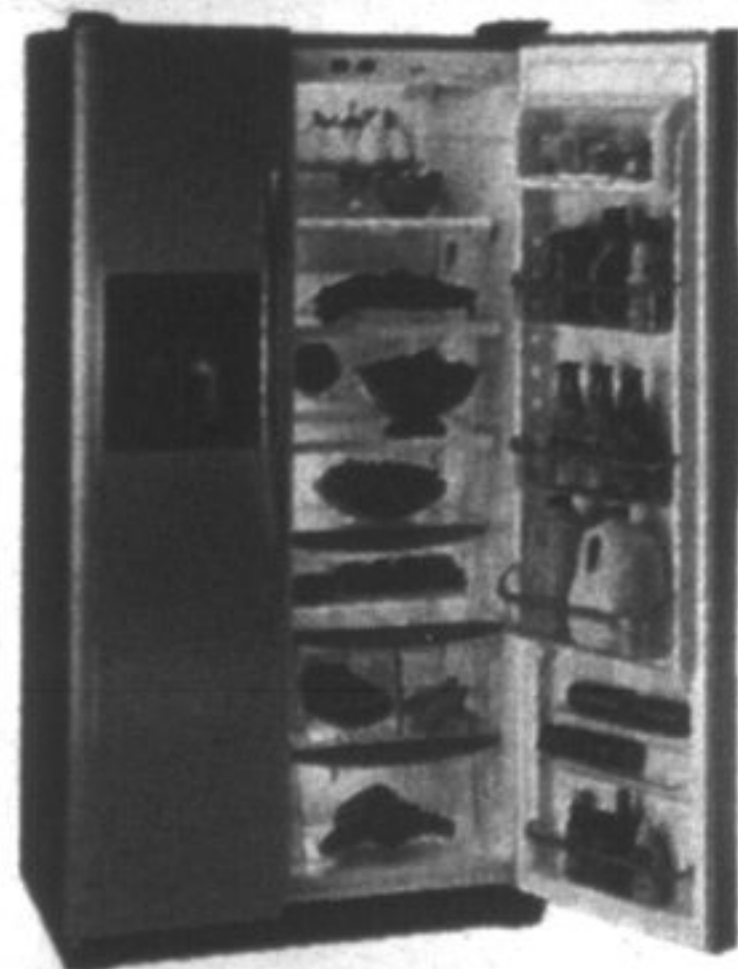

Metal Appliances

New Disposal Fee

A CFC removal fee of $20 per unit will be charged at York Region's metal appliance drop-off depots, effective January 2, 2008.

Appliances containing CFC refrigerants, such as refrigerators, air conditioners and freezers must have the CFCs removed before disposal.

York Region will continue to accept metal appliances without CFCs or displaying an approved CFC removal sticker, free of charge.

York Region metal appliance drop-off locations:

York Region Waste Transfer Station
23068 Warden Avenue, Georgina
(accepts cash, debit & VISA)

York Region Household Hazardous Waste Depot
225 Garfield Wright Boulevard, East Gwillimbury
(accepts cash only)

For more information please contact
York Region at 1-877-464-9675
or visit www.york.ca/waste