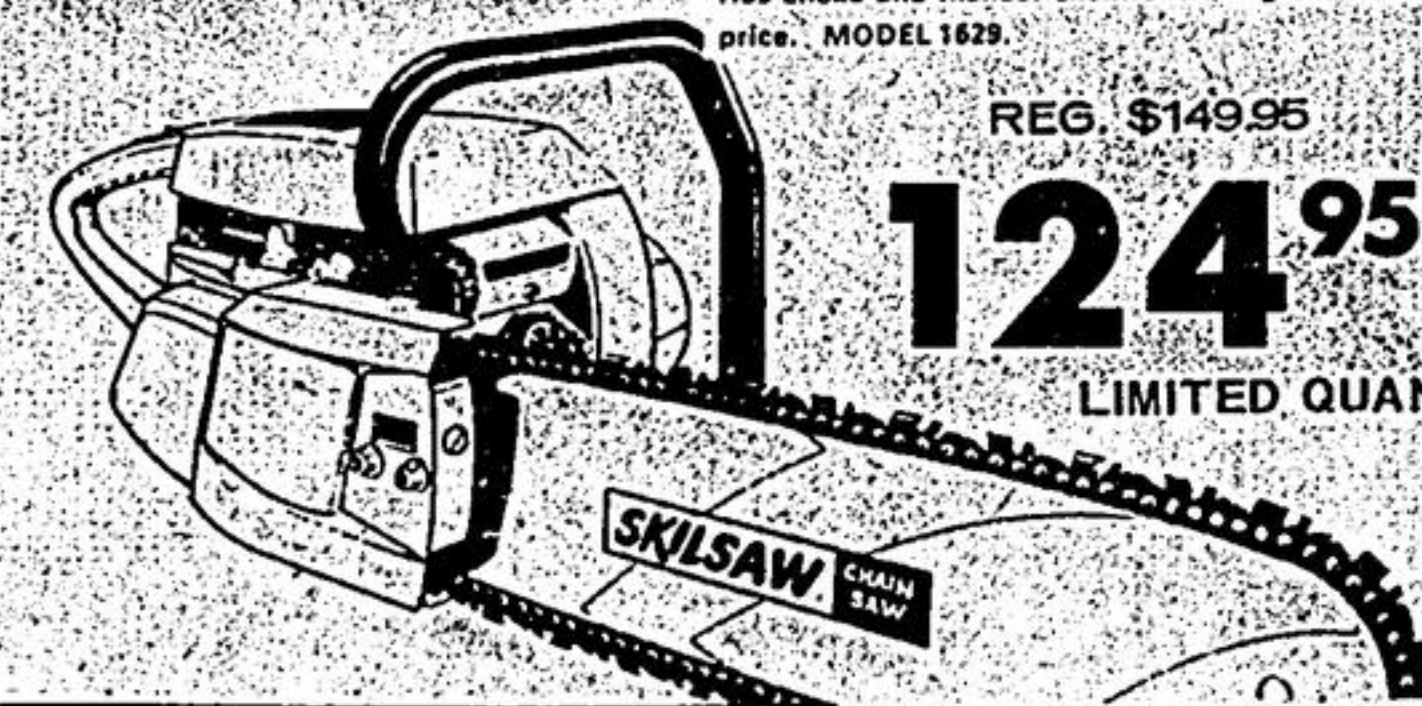

SKILSAW 16" CHAIN SAW

1973 MODEL

REG. $149.95

124⁹⁵

LIMITED QUANTITY.