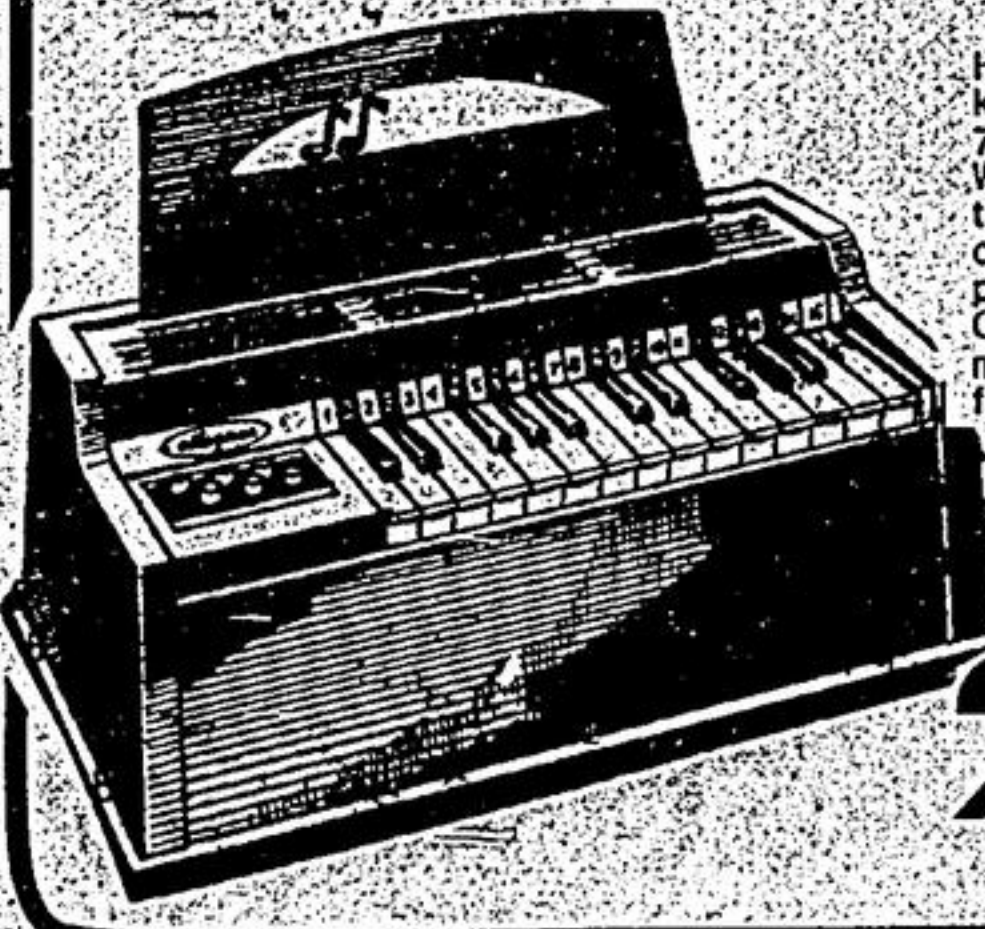

Learn To Play MAGNUS 6 CHORD ORGAN in just 60 seconds without lessons