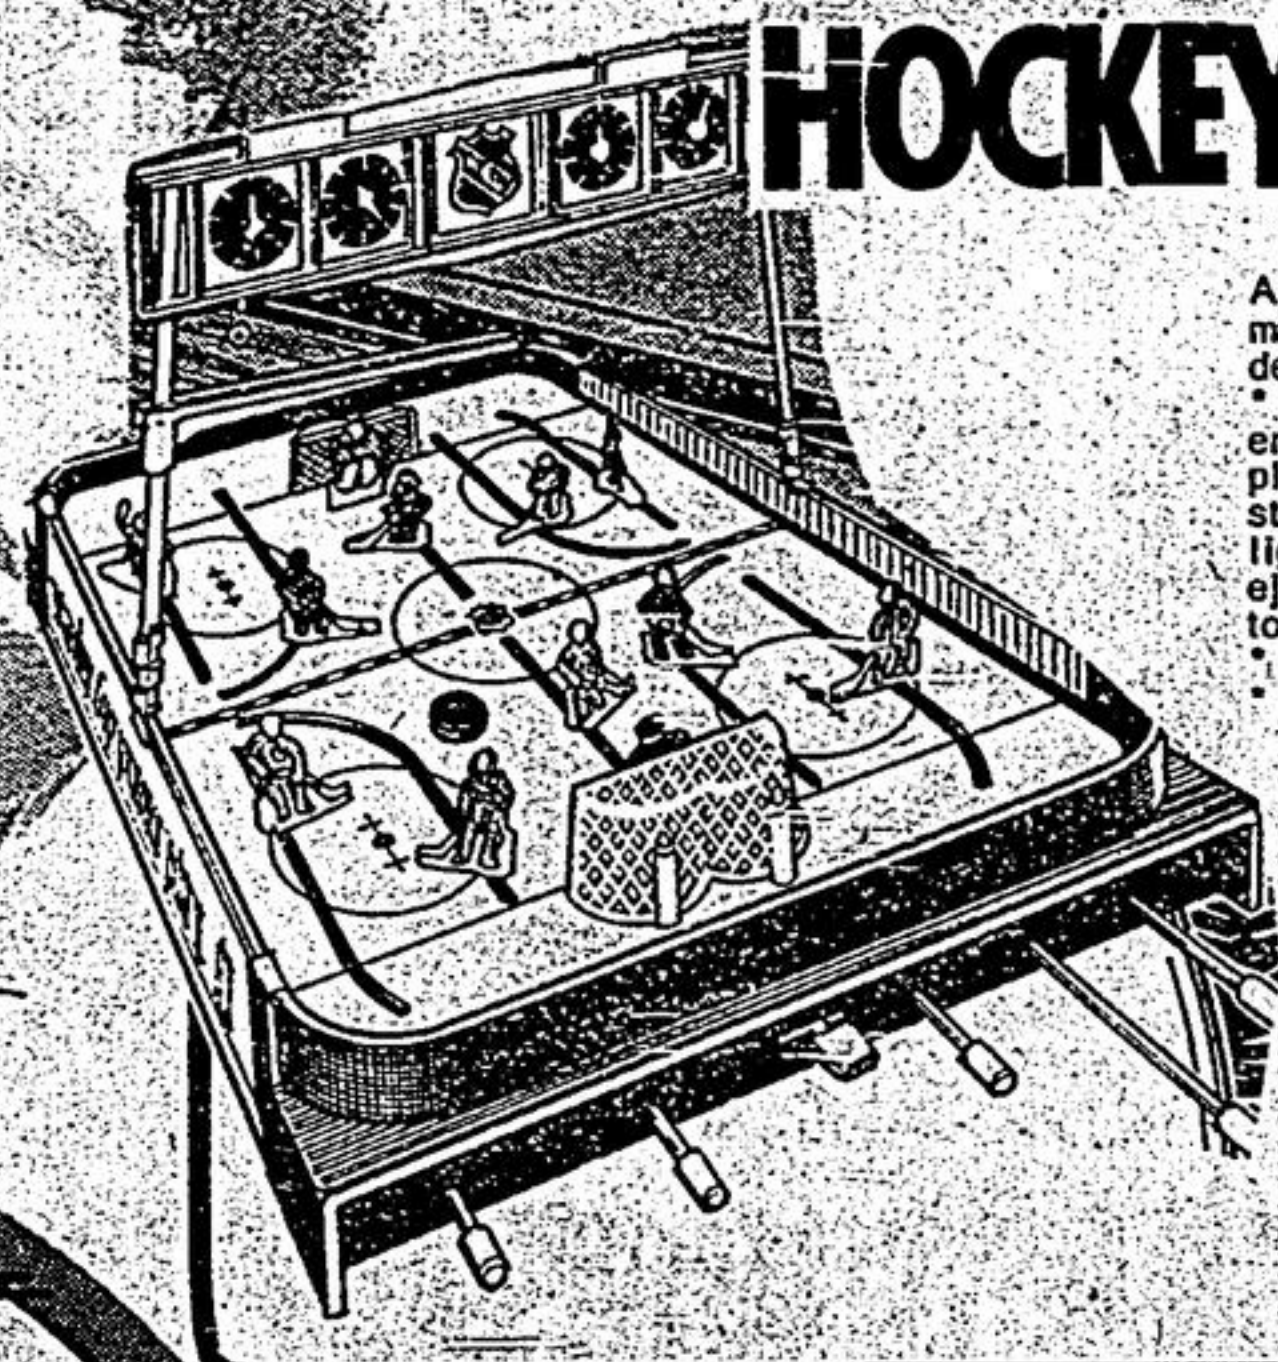

HOCKEY GAME

A 36"x18" strongly made game with such deluxe features as:
* Contour moulded ends * Styrene-coated playing surface * Fro-style goals with indicator lights * Automatic puck ejectors * Working score tower with puck dropper * Official N.H.L. players * Colourfully finished.

9⁹⁹

SAVE $1.41 DIMMER CONTROL SWITCH

A very popular item. Replaces regular light switch and provides continuous light control. For incandescent bulbs. 600 watt capacity. Installs in minutes.

REG. 6.88

5.47

CAMEO kurl-komb

ENJOY YOUR NEW
KURL-KOMB CURLING IRON
AND ELECTRIC COMB

4⁸⁸

POOL 'N PINS SET

24 x 24" pool table and bowling alley. Woodgrain litho steel cabinet. Table has contour molded pockets and end ball return.

8⁶⁵

CRYSTAL RADIO KIT

For ages 7-14! Contains tuning coil case and cover, aerial and head set. Comes with instructions.

4⁹⁵

SAVE 5.92 REGINA ELECTRIC BROOM

Has permanent dirt cup. Weighs only 6 1/2 lbs. Brush adjusts to surface to be cleaned.

Reg. 34⁸⁷

28⁹⁵

Supreme 50 Stainless Steel COOKWARE SET ALL 8 PIECES

48.77

CFL COMMAND CONTROL TOUCHDOWN FOOTBALL

8⁴⁷