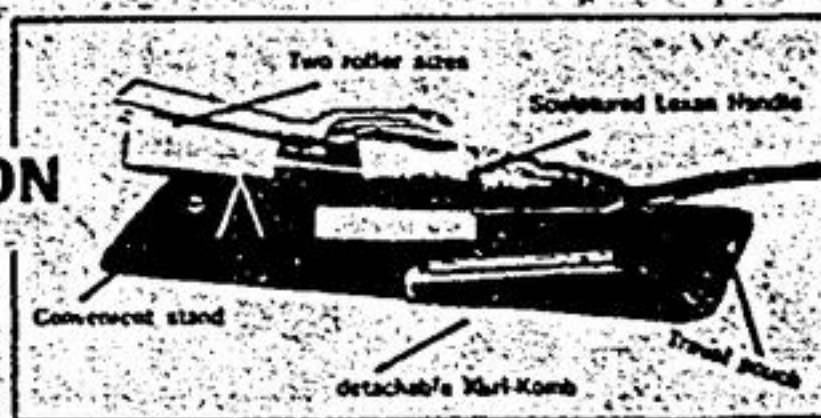

CAMEO kurl-komb

ENJOY YOUR NEW
KURL-KOMB CURLING IRON
AND ELECTRIC COMB

4⁸⁸

POOL 'N PINS SET

24 x 24" pool table and bowling alley. Woodgrain litho steel cabinet. Table has contour molded pockets and end ball return.

8⁶⁵