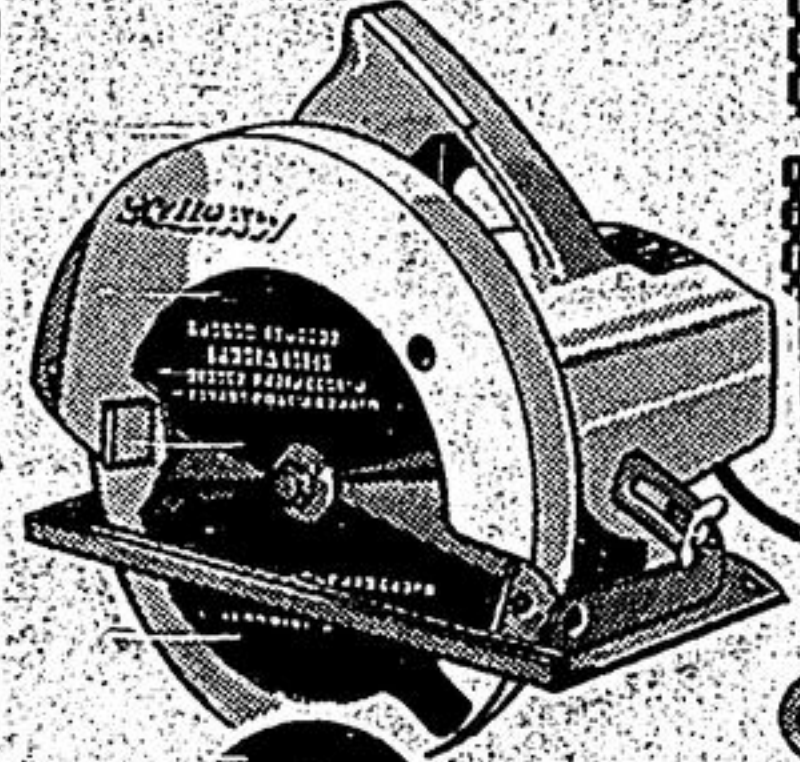

CARD'S

DOMINION HARDWARE

29 MAIN W.
STOUFFVILLE
640-3622

OPEN DAILY 8:30 A.M. TO 6:00 P.M. - THURS. & FRI. 8:30 A.M. TO 9 P.M.

Down-to-earth prices for back-to-work handymen

PLASTIC BAGS FOR EVERY USE

DOMINION HARDWARE GARBAGE BAGS — Dominion Hardware's brand of super strength 26" x 36" plastic bags. May be used for garbage, laundry, or storage. 10 bags per package. VALUE .49¢

\$36.66

7 1/4" SKILSAW

Saw cuts 2 1/2" at 90°, 1 1/2" at 45°. Full 10 amps. 5200 RPM. 1 1/2 H.P. motor. Complete with combination blade.

NOW ONLY \$36.66

USE YOUR CHARGEX

GREAT ELECTRICAL BUYS FOR YOU!!

- 1- TOGGLE SWITCH brown EA. 29¢
- 2- FUSE PLUGS 15 amps 3 FOR 17¢
- 3- Duplex Brown Plates EA. 7¢
- 4- Toggle Switch Plates EA. 7¢
- 5- Duplex Receptacle EA. 34¢
- 6- ELECTRICAL PLUGS 2-way 19¢
- 7- ELECTRICAL PLUG 3-way 57¢
- 8- 2-Way Cord Connectors 47¢
- 9- 3-Way Cord Connectors \$1.27
- 10- ROMEX CABLE NMD 7 2/14 FT. 10¢
- 11- Surface Switch Box with connectors 49¢
- 12- Surface Switch Box 39¢
- 13- Dryer Supply Cord \$4.88