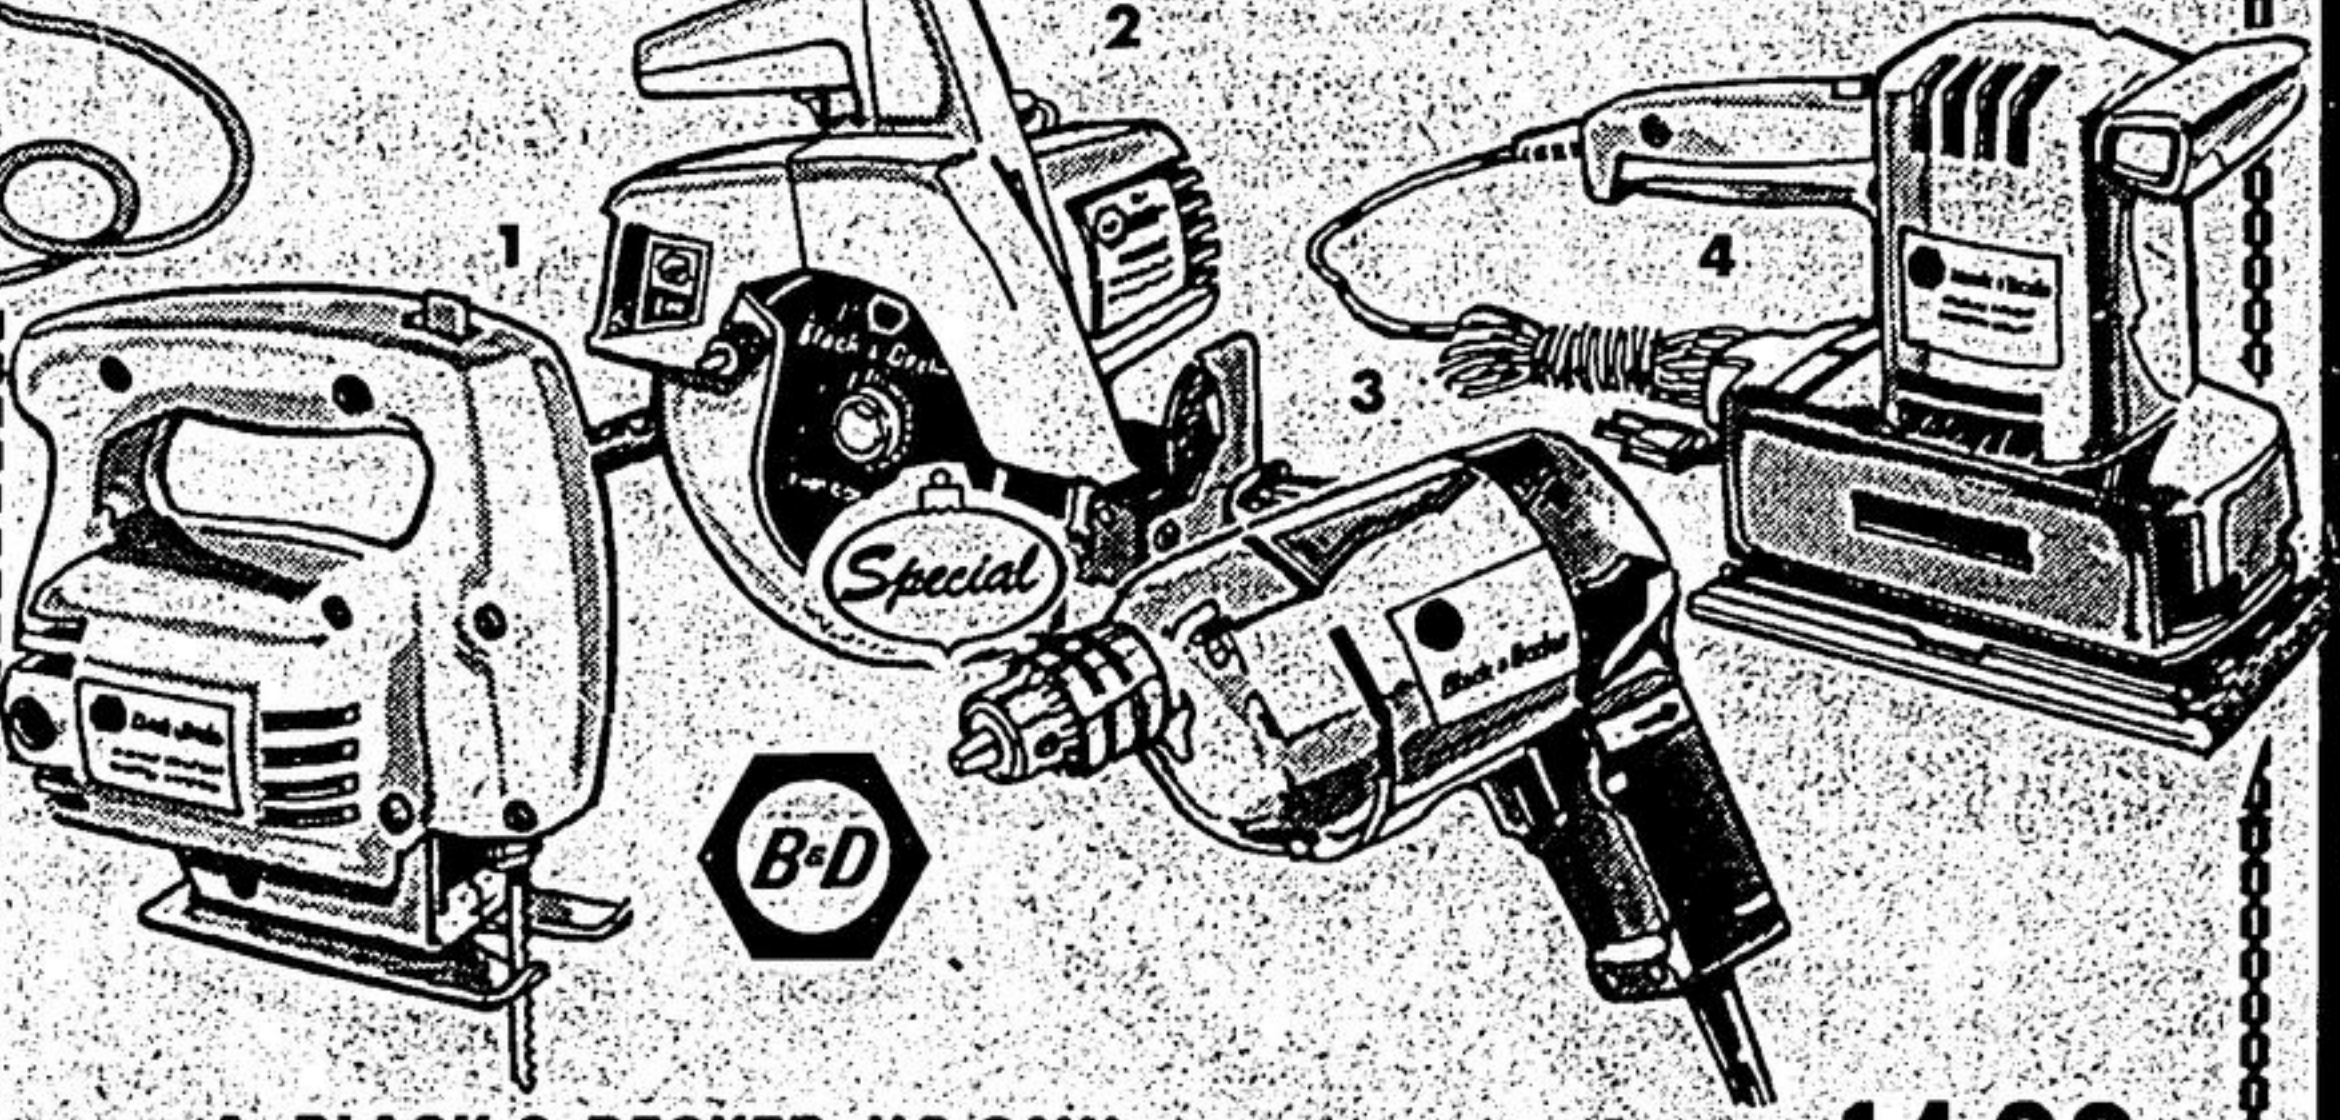

★ WINCHESTER 12 gauge shotgun. One only. Compare at \$154.95 **\$119.95**

★ BROWNING 30/06 Semi-automatic rifle. Compare at \$229.95 **\$199.95**

4 BOXES **\$7.99**

ALL OTHER GUNS AT 10% DISCOUNT

D Cell Batteries

2 FOR **39¢**

Thermos Bottle

Rustproof. Open end handle with triple seal stopper. 15 oz.

\$2.37

Black & Decker POWER TOOLS GREAT BUYS FOR THE HANDYMAN

- 1 BLACK & DECKER JIG SAW For the man in your life. One hand operation for cuts in wood, metal, or plastic. **\$14.88**
- 2 BLACK & DECKER 7 1/4" SAW Here is the best value in a general purpose saw that you can buy. 1 H.P. motor gives all the power needed to handle most jobs. Complete with 7 1/4" combination blade. **\$22.88**
- 3 BLACK & DECKER 1/4" DRILL Drills all materials fast, accurately. With accessories (optional) it polishes, buffs, sands, and cleans. Well balanced and comfortable. **\$9.87**
- 4 BLACK & DECKER SANDER Large 25 square inch sanding surface will give you the professional look on any wood. **\$17.88**