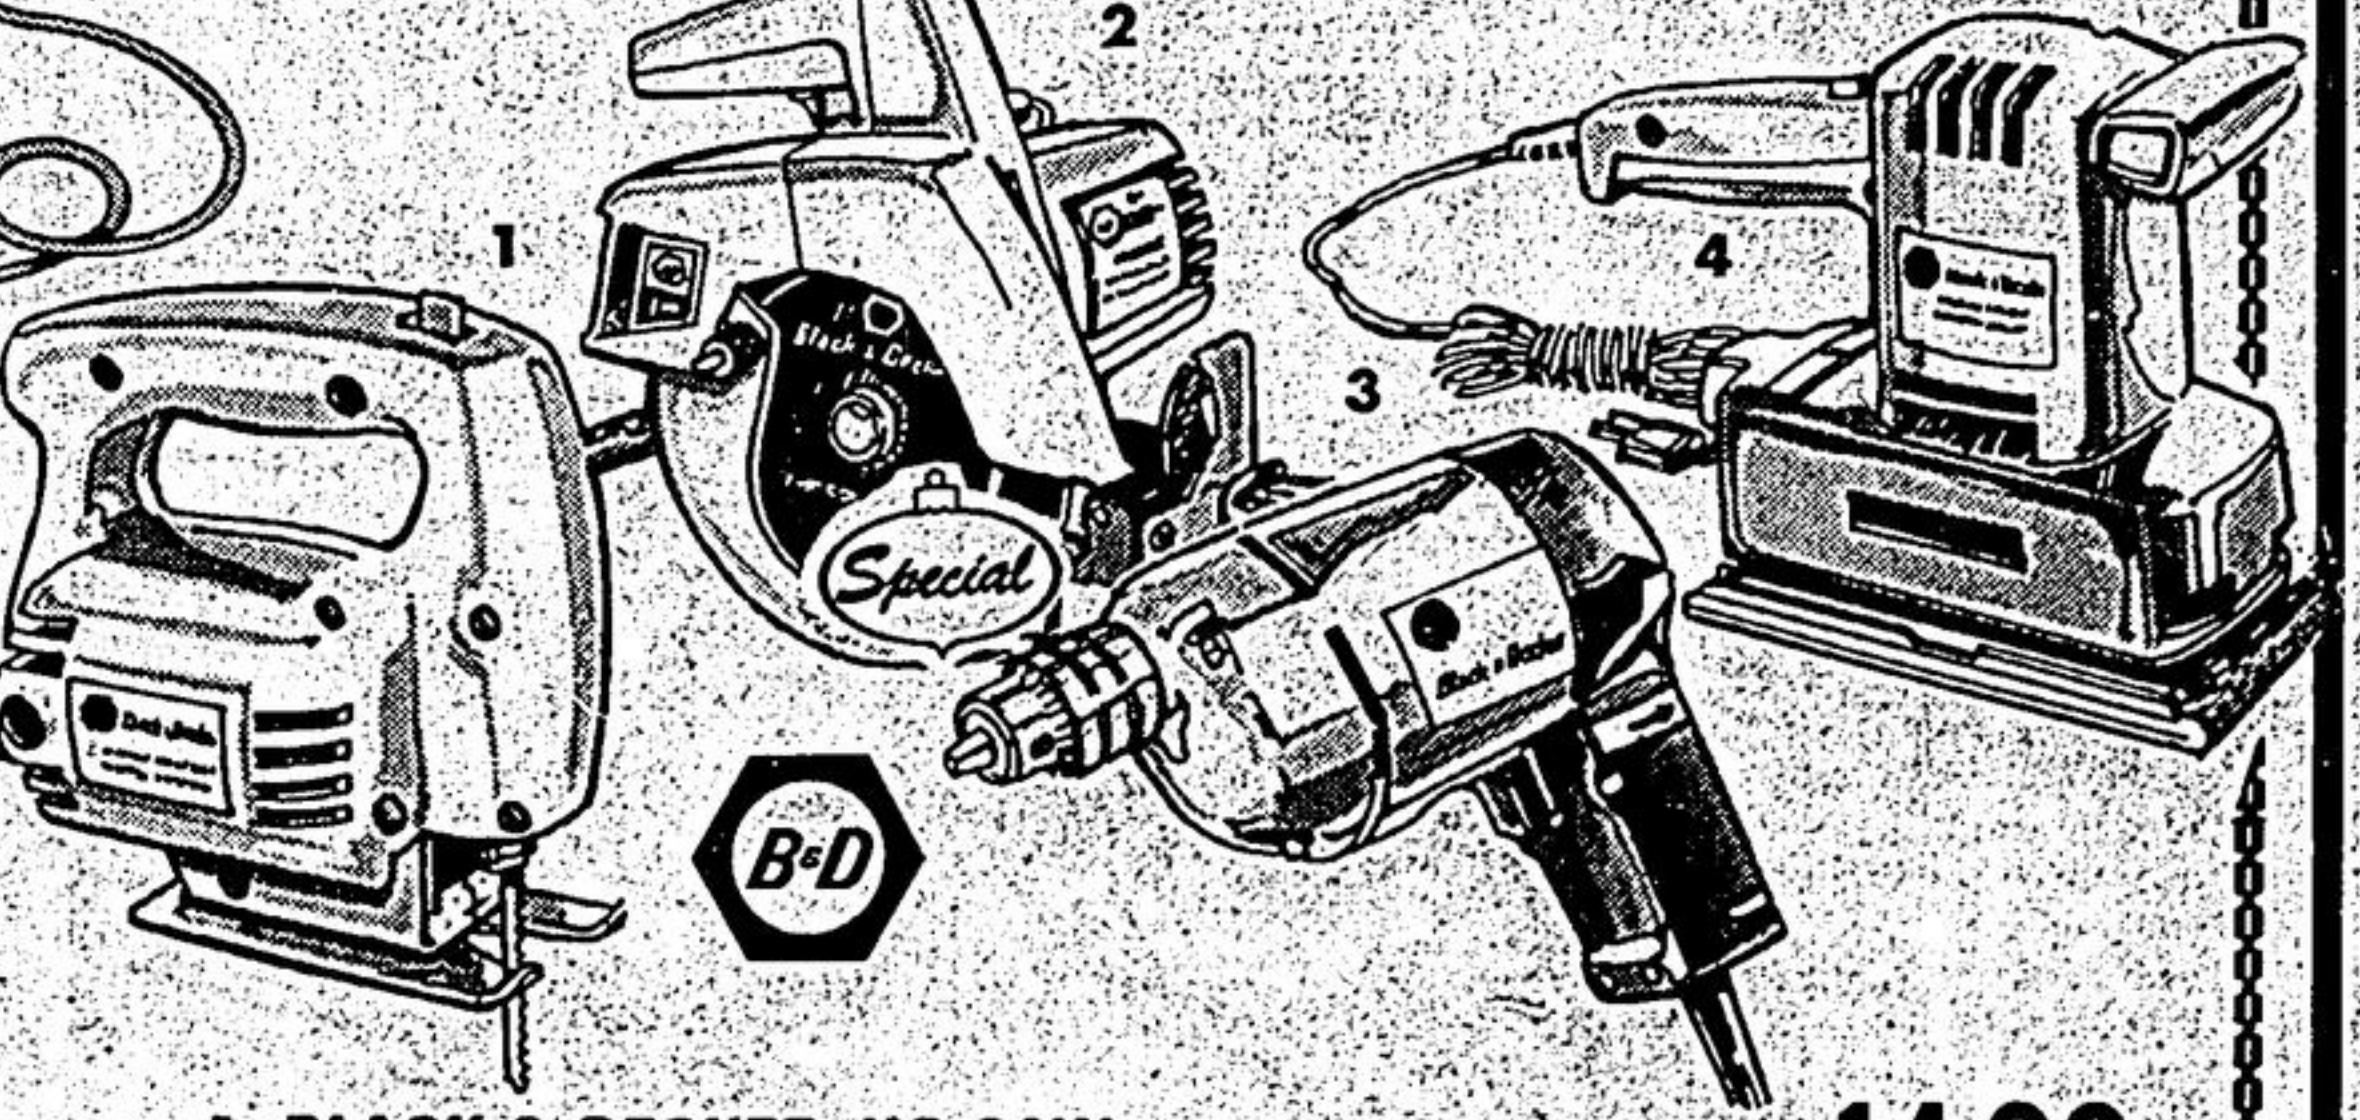

Black & Decker POWER TOOLS
GREAT BUYS FOR THE HANDYMAN

- 1 **BLACK & DECKER JIG SAW** For the man in your life. One hand operation for cuts in wood, metal, or plastic. **$14.88**
- 2 **BLACK & DECKER 7 1/4" SAW** Here is the best value in a general purpose saw that you can buy. 1 H.P. motor gives all the power needed to handle most jobs. Complete with 7 1/4" combination blade. **$22.88**
- 3 **BLACK & DECKER 1/4" DRILL** Drills all materials fast, accurately. With accessories (optional) it polishes, buffs, sands, and cleans. Well balanced and comfortable. **$9.87**
- 4 **BLACK & DECKER SANDER** Large 25 square inch sanding surface will give you the professional look on any wood. **$17.88**