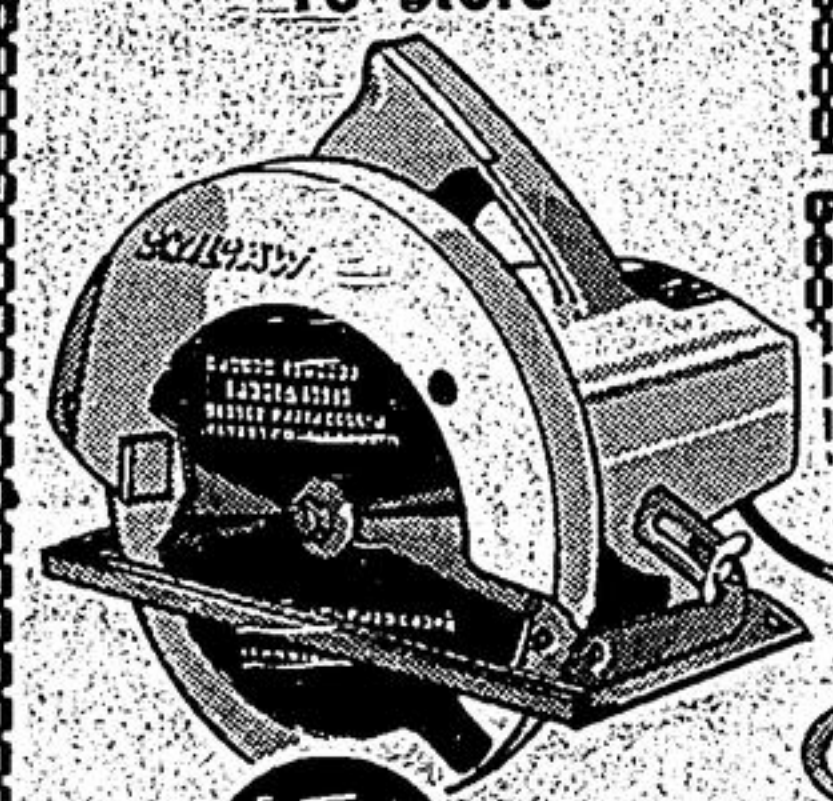

7 1/4" SKILSAW
Saw cuts 2 1/2" at 90°, 1 1/2" at 45°. Full 10 amps. 5200 RPM. 1 1/2 H.P. motor. Complete with combination blade.
NOW ONLY \$36.66

GREAT ELECTRICAL BUYS FOR YOU!!

- 1-TOGGLE SWITCH brown EA. 29¢
- 2-FUSE PLUGS 15 amps 3 FOR 17¢
- 3-Duplex Brown Plates EA. 7¢
- 4-Toggle Switch Plates EA. 7¢
- 5-Duplex Receptacle EA. 34¢
- 6-ELECTRICAL PLUGS 2-way 19¢
- 7-ELECTRICAL PLUG 3-way 57¢
- 8-2-Way Cord Connectors 47¢
- 9-3-Way Cord Connectors \$1.27
- 10-ROMEX CABLE NMD 7 2/14 FT. 10¢
- 11-Surface Switch Box with connectors 49¢
- 12-Surface Switch Box 39¢
- 13-Dryer Supply Cord \$4.88