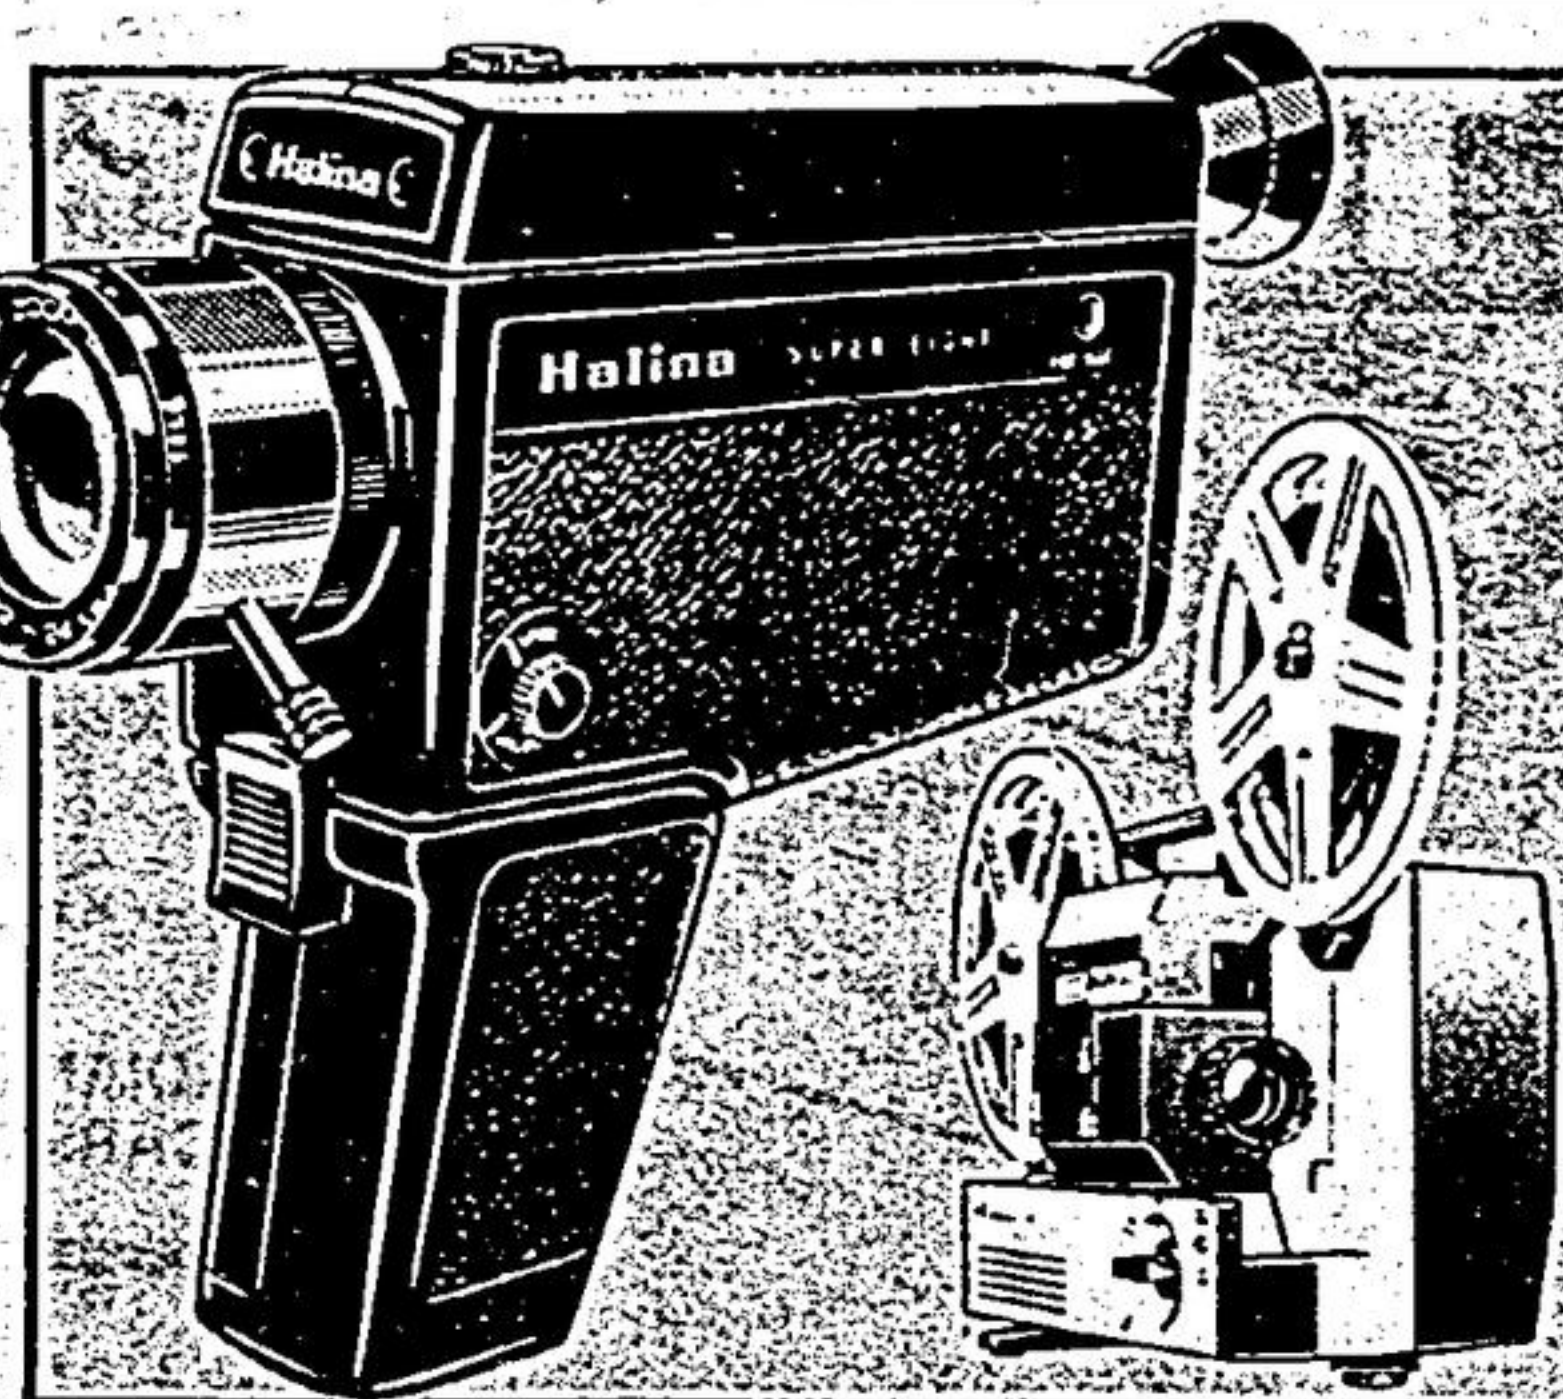

HALINA SUPER 8 MOVIE CAMERA & PROJECTOR

Camera has auto exposure control, instant load and built-in filter. Eumig Mark 500E Dual 8 movie projector features "instant replay" & slow motion. Single switch changeover for Super 8, Single 8 or Regular 8.

K mart SPECIAL

119⁹² SET