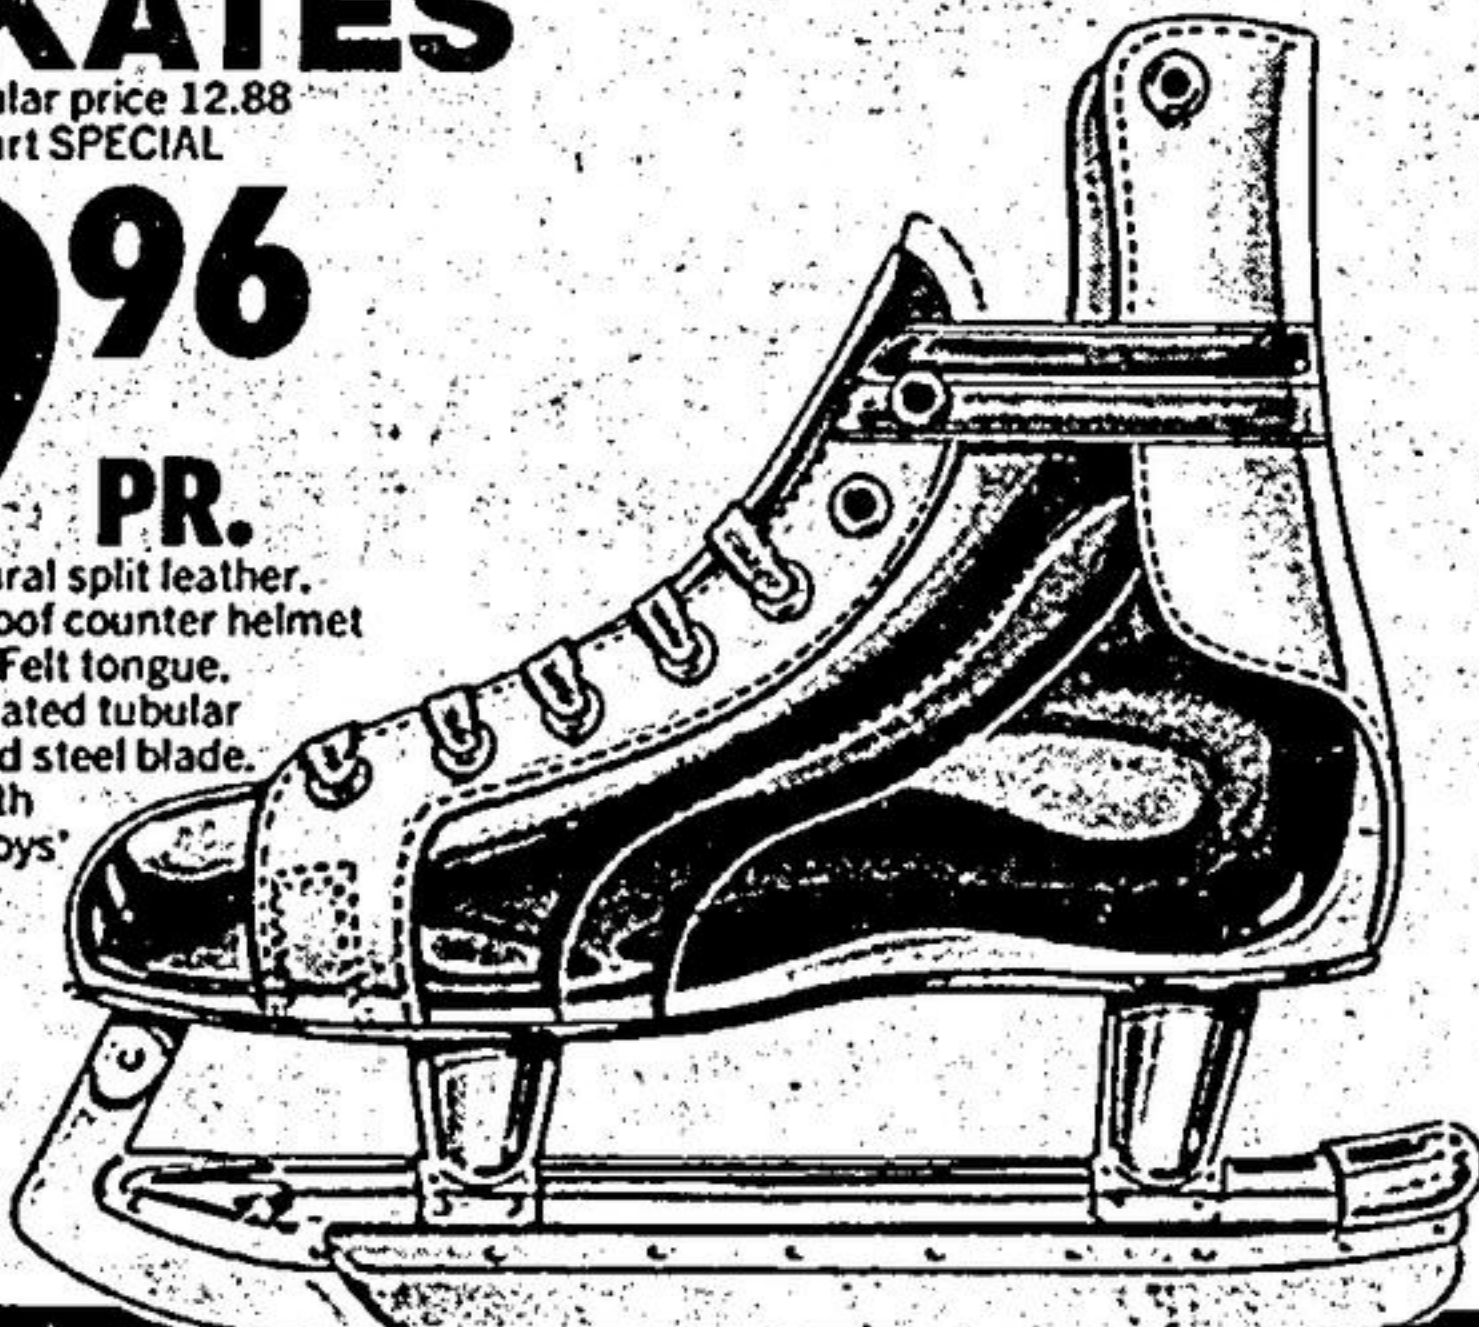

Kmart

ON SALE: OCTOBER 17th TO 21st WHILE QUANTITIES LAST!
A Division of the S.S. KRESGE COMPANY Limited

LOADMATIC 800ZR DUAL MOVIE PROJECTOR

Quick push button "Forward", "Reverse", "Off" and "Lamp" controls. Easy changeover from Regular 8 to Super 8. Zoom lens. Automatic threading with 400 ft. reel capacity.

K mart SPECIAL

67⁸²

RONDETTA 1200RF SLIDE PROJECTOR

Remote control forward, reverse and focus. 85 mm. 8 lens, instant press button elevation control, includes 36-slide magazine.

K mart PRICE

67⁷⁷

HALINA SUPER 8 MOVIE CAMERA & PROJECTOR

Camera has auto exposure control, instant load and built-in filter. Eumig Mark 500E Dual 8 movie projector features "instant replay" & slow motion. Single switch changeover for Super 8, Single 8 or Regular 8.

K mart SPECIAL

119⁹² SET

FOCAL 3X VIEWER

K mart SPECIAL

3⁹⁹

Viewer takes 2x2" colour slides. Battery operated. (Batteries not included).

KODAK POCKET CAMERA

K mart SPECIAL

27⁷⁷

C.G.E. MAGICUBES

K mart SPECIAL

2³⁰⁰

For "x" type cameras. 3 cubes per pkg.

BAIA DUAL 8 REVIEWER/EDITOR

K mart SPECIAL

14⁶²

Controls for focusing & framing. Film editing notch. 400 ft. reel capacity, fold-away rewind arms, on-off lamp switch. CSA approved.

HOCKEY GOAL NET

Our regular price 13.88

K mart SPECIAL

8⁸⁸

Folding style pre-strung. 54x44x22".

SAVINGS ON FILM

K mart SPECIALS

FUJICOLOR 126-12 colour print film cartridge load, 12 exposures.

93^c

FUJICOLOR 126-20 colour print film. Cartridge load, 20 exposures. FUJICOLOR 135-20 colour print film—35 mm., 20 exposures.

1²⁷

2⁵⁷

FUJICHROME R25 Single 8 movie film. Daylight type, processing included. FUJICHROME RT50 Single 8 movie film. Artificial light type, processing included.

3⁹⁴

MEN'S SKATES

Our regular price 15.88

K mart SPECIAL

12⁸⁸ PR.