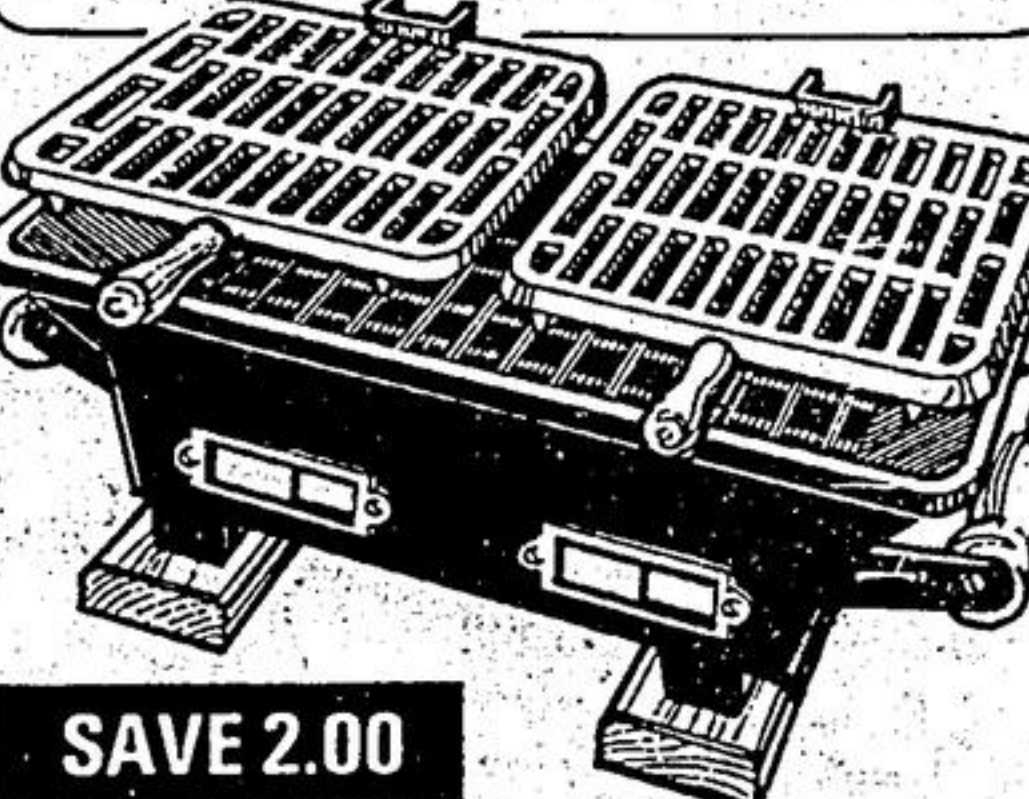

NEW! Black & Decker ELECTRIC MOWER

79.95

Powerful 1/4 HP Black & Decker double insulated motor. Aluminum deck. Flip over handle. Large wheels. Twin blades. Single discharge chute. Adjustable cutting height.

13" BLACK & DECKER
Outstanding Value! Single blade cutting action. Sure-grip handle. Finger-tip switch. Side handle.

#8220 Deluxe Lawn Edger and Trimmer

LOOK AT THIS LOW, LOW PRICE

CONVERTIBLE JET PUMP

1/3 HP complete system with 12 gal. horizontal galvanized pressure tank. Factory assembled with automatic air volume control, pressure switch gauge and foot valve. For shallow and deep wells up to 80 feet in depth.