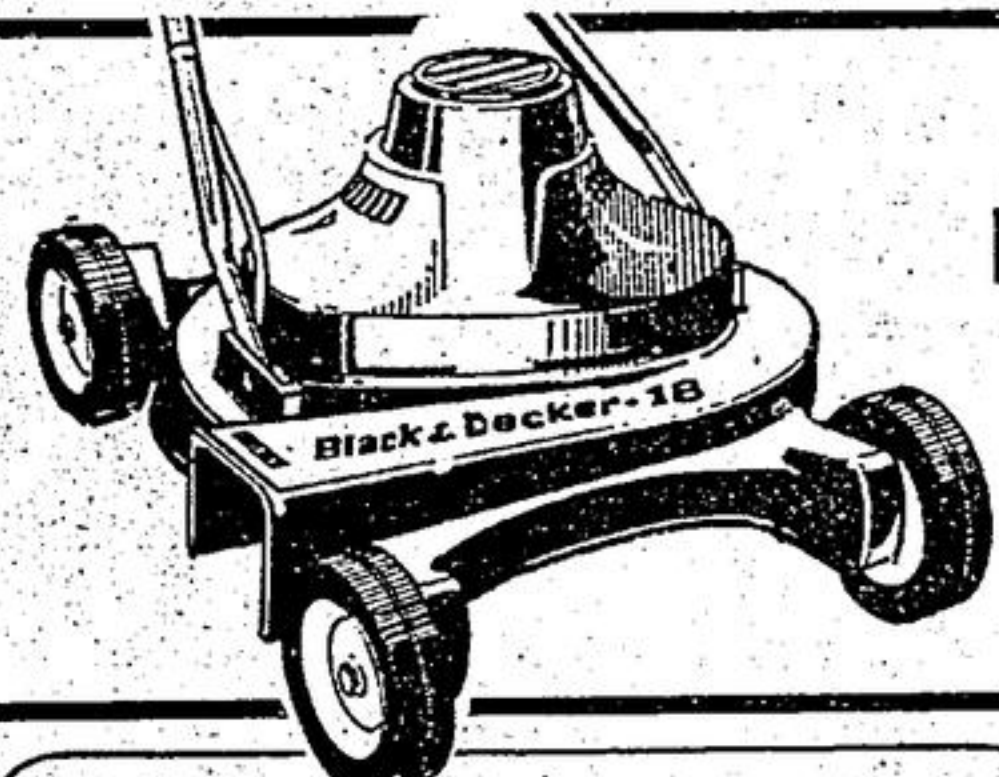

69.95

Grass catcher kit for above 9.95

TERMS AVAILABLE

21" LAWNBOY POWER MOWER Model 5239A

149.95

Has powerful OMC Iron Horse 2-cycle engine. Has magnesium housing. Finger-tip starting. Cutting height adjustment.

NEW! Black & Decker ELECTRIC MOWER

79.95

Powerful 1/4 HP Black & Decker double insulated motor. Aluminum deck. Flip over handle. Large wheels. Twin blades. Single discharge chute. Adjustable cutting height.