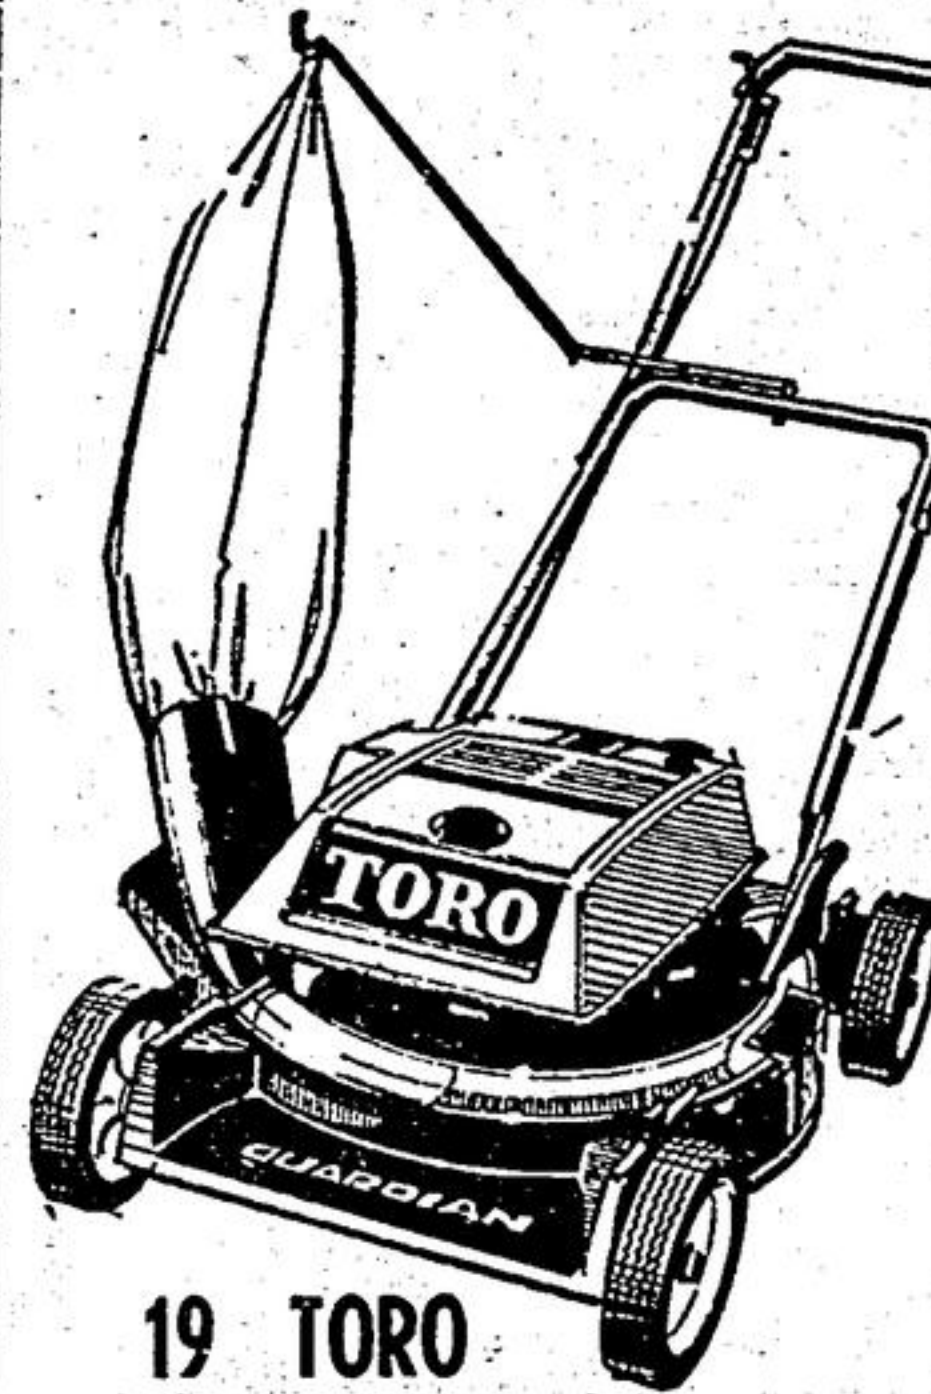

19 TORO POWER MOWER Model 18070

A low profile mower with built-in safety features. Has 4 cycle 3 HP motor. Complete with grass catcher. Folding handle. Large wheels.

Model 18070

159.95

20" AIRMASTER ROTARY MOWER

An outstanding value at this low, low price. Powerful 3 HP - 4 cycle engine has easy recoil start ... 1" to 3" adjustable cutting height ... 7" easy-roll wheels ... 20" deck with centre side discharge.

69.95

Grass catcher kit for above 9.95

TERMS AVAILABLE