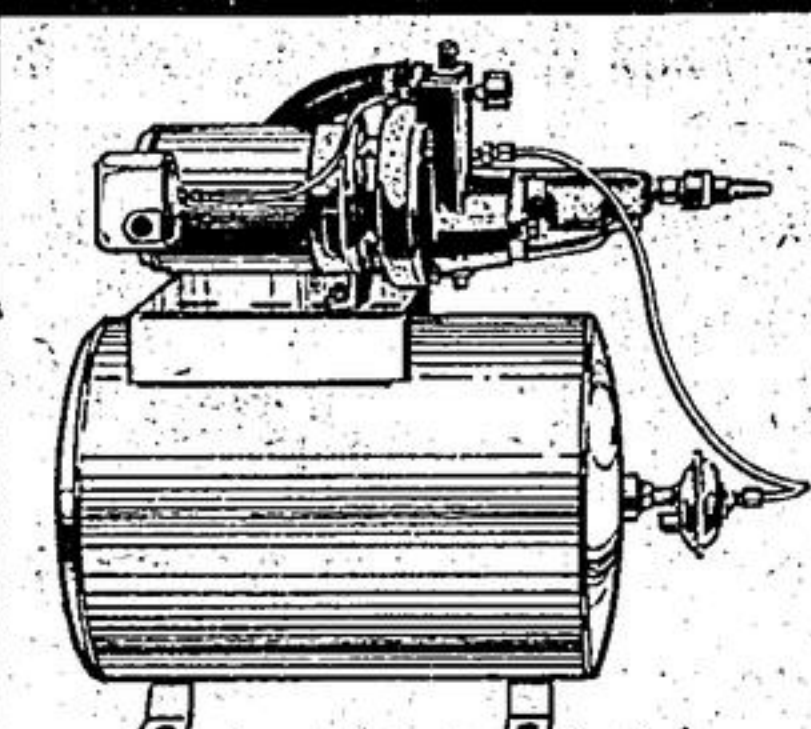

13" BLACK & DECKER
Outstanding Value! Single blade cutting action. Sure-grip handle. Finger-tip switch. Side handle.

#8220 Deluxe Lawn Edger and Trimmer

LOOK AT THIS LOW, LOW PRICE

CONVERTIBLE JET PUMP

1/3 HP complete system with 12 gal. horizontal galvanized pressure tank. Factory assembled with automatic air volume control, pressure switch gauge and foot valve. For shallow and deep wells up to 80 feet in depth.